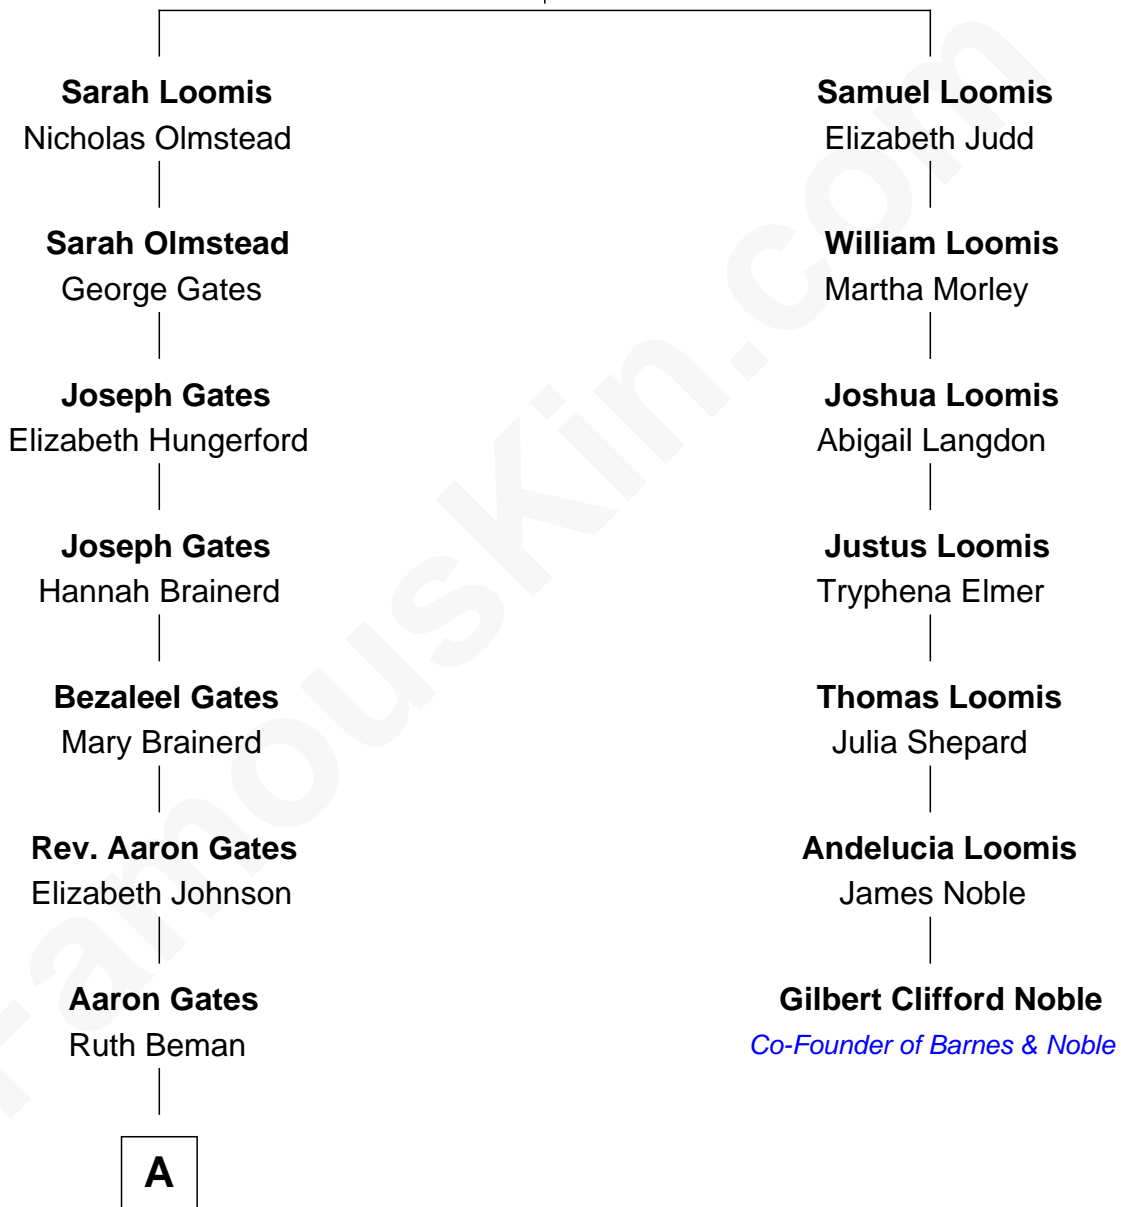

FamousKin.com Relationship Chart of

Charles Dawes

30th U.S. Vice-President

6th cousin 3 times removed of

Gilbert Clifford Noble

Co-Founder of Barnes & Noble

Joseph Loomis

Mary White

A

—
Beman Gates
Betsey Sibyl Shipman

—
Mary Beman Gates
Brig. Gen. Rufus R. Dawes

—
Charles Dawes
30th U.S. Vice-President

FamousKin.com