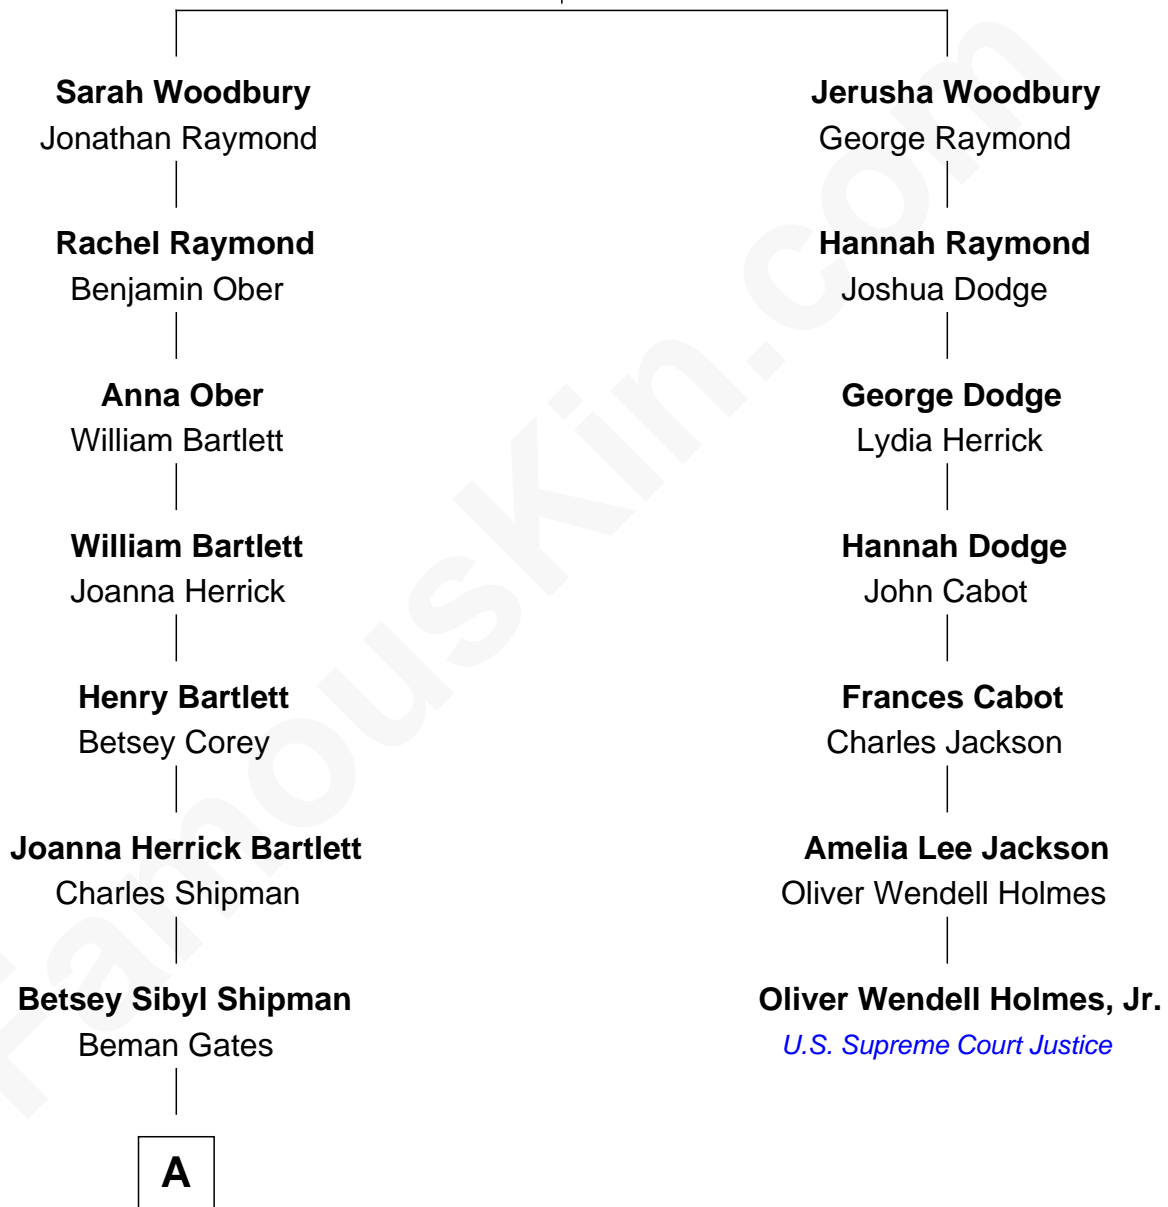

## Relationship Chart of

### Charles Dawes

30th U.S. Vice-President

6th cousin 2 times removed of

**Oliver Wendell Holmes, Jr.**

*U.S. Supreme Court Justice*

**Peter Woodbury**

Sarah Dodge

A

—  
**Mary Beman Gates**  
Brig. Gen. Rufus R. Dawes

—  
**Charles Dawes**  
*30th U.S. Vice-President*

FamousKin.com