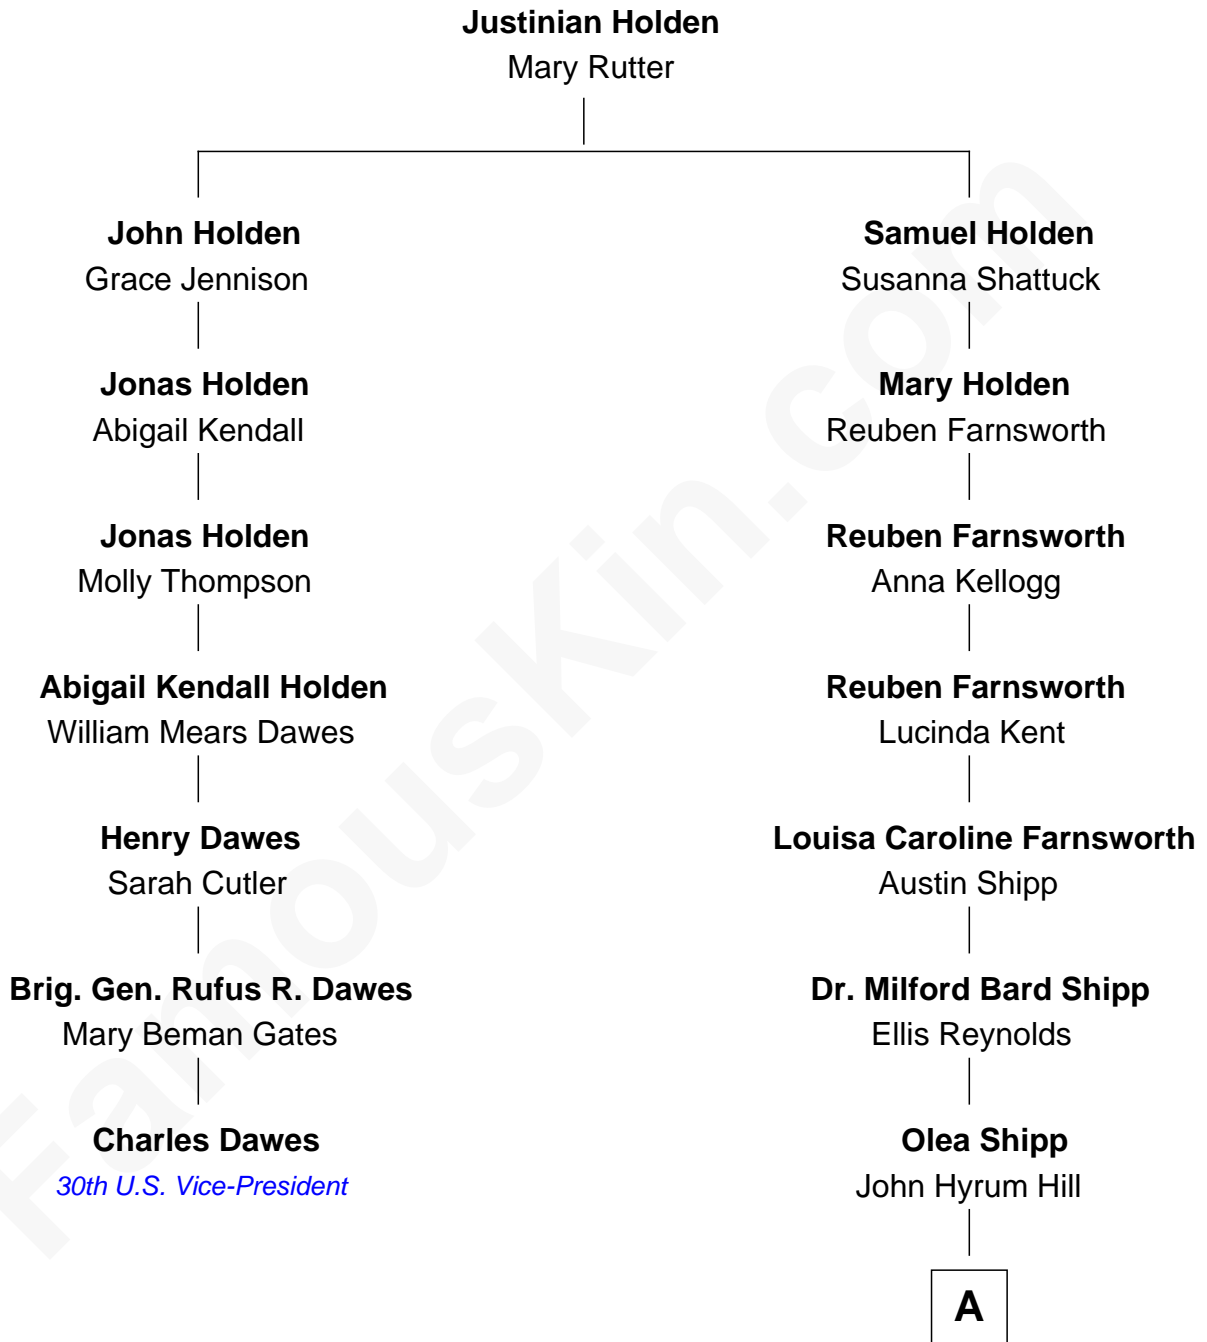

FamousKin.com Relationship Chart of

Charles Dawes

30th U.S. Vice-President

6th cousin 3 times removed of

Amy Adams

Movie Actress

A

Olea Lorraine Hill
Frank Ralph Adams

Richard Kent Adams
Kathryn Hicken

Amy Adams
Movie Actress

FamousKin.com