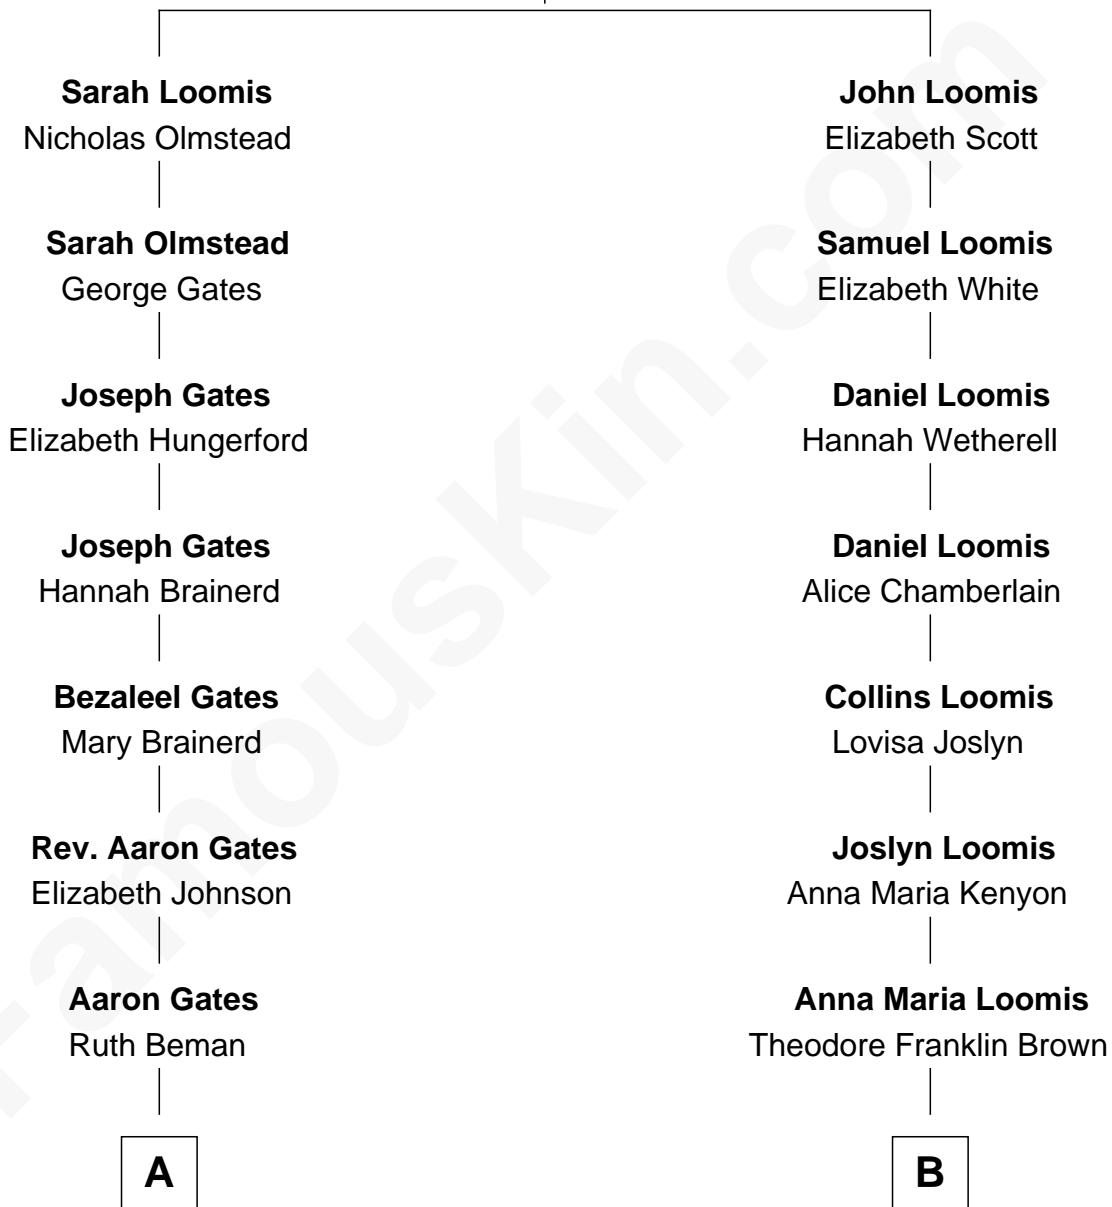

FamousKin.com Relationship Chart of

Charles Dawes

30th U.S. Vice-President

9th cousin of

David McCullough

Historian, Author and TV Narrator

Joseph Loomis

Mary White

FamousKin.com