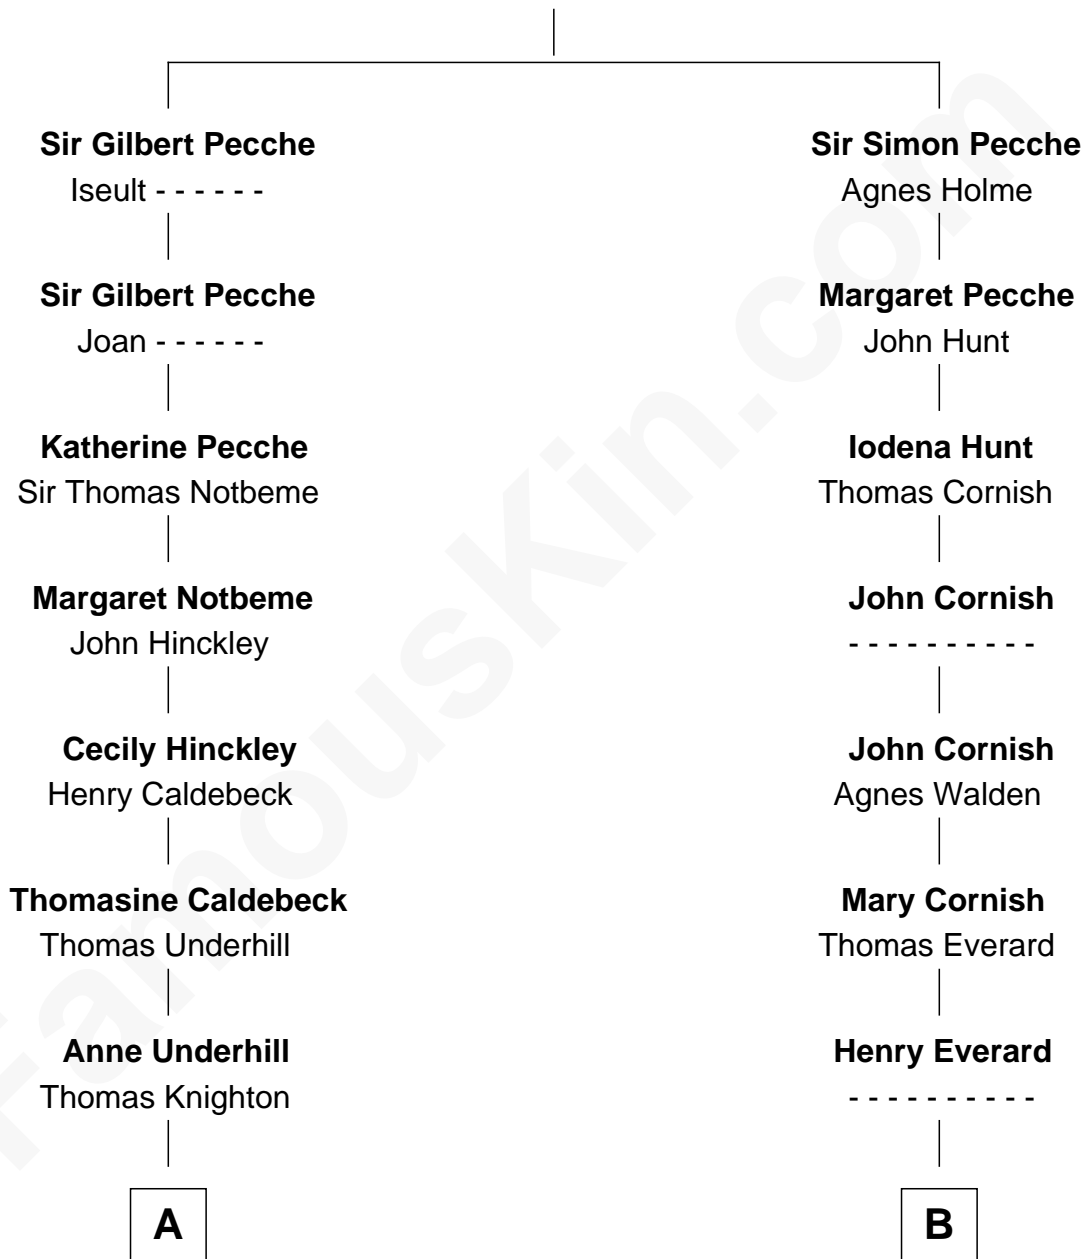

## Relationship Chart of

### Charles Dawes

30th U.S. Vice-President

15th cousin 4 times removed of

### Jane (Appleton) Pierce

First Lady of President Franklin Pierce

**Sir Gilbert Pecche**

Joan de Creye

**C**

Henry Dawes

Sarah Cutler

Brig. Gen. Rufus R. Dawes