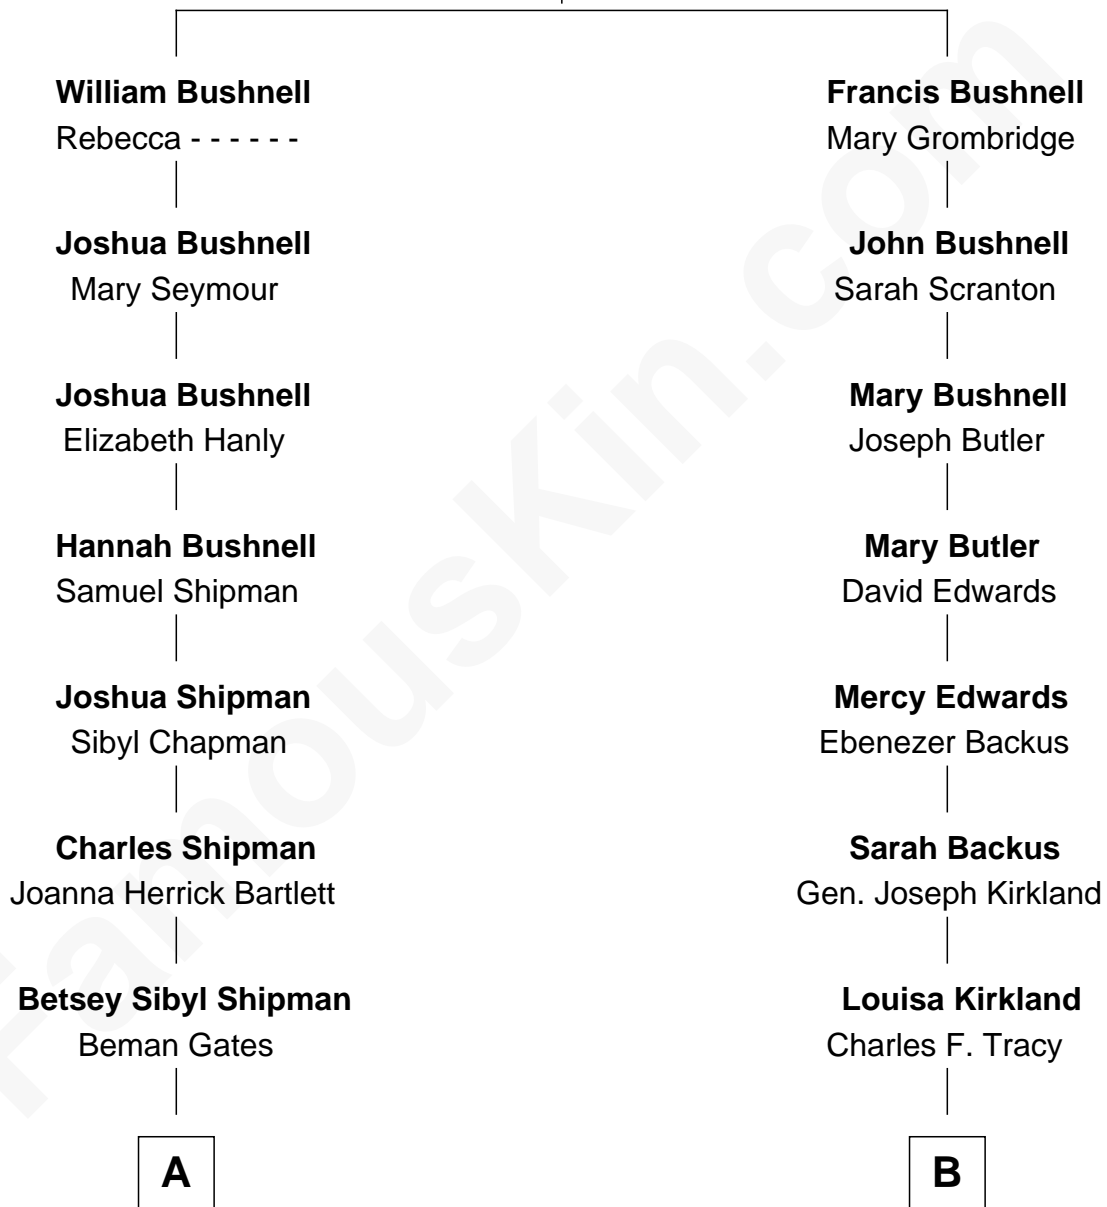

# FamousKin.com Relationship Chart of

**Charles Dawes**

*30th U.S. Vice-President*

8th cousin 1 time removed of

**Henry Sturgis Morgan**

*Co-Founder of Morgan Stanley*

**Francis Bushnell**

Ferris Quenell

**A**

**Mary Beman Gates**  
Brig. Gen. Rufus R. Dawes

**Charles Dawes**  
*30th U.S. Vice-President*

**B**

**Frances Louisa Tracy**  
John Pierpont Morgan

**John Pierpont Morgan**  
Jane Norton Grew

**Henry Sturgis Morgan**  
*Co-Founder of Morgan Stanley*