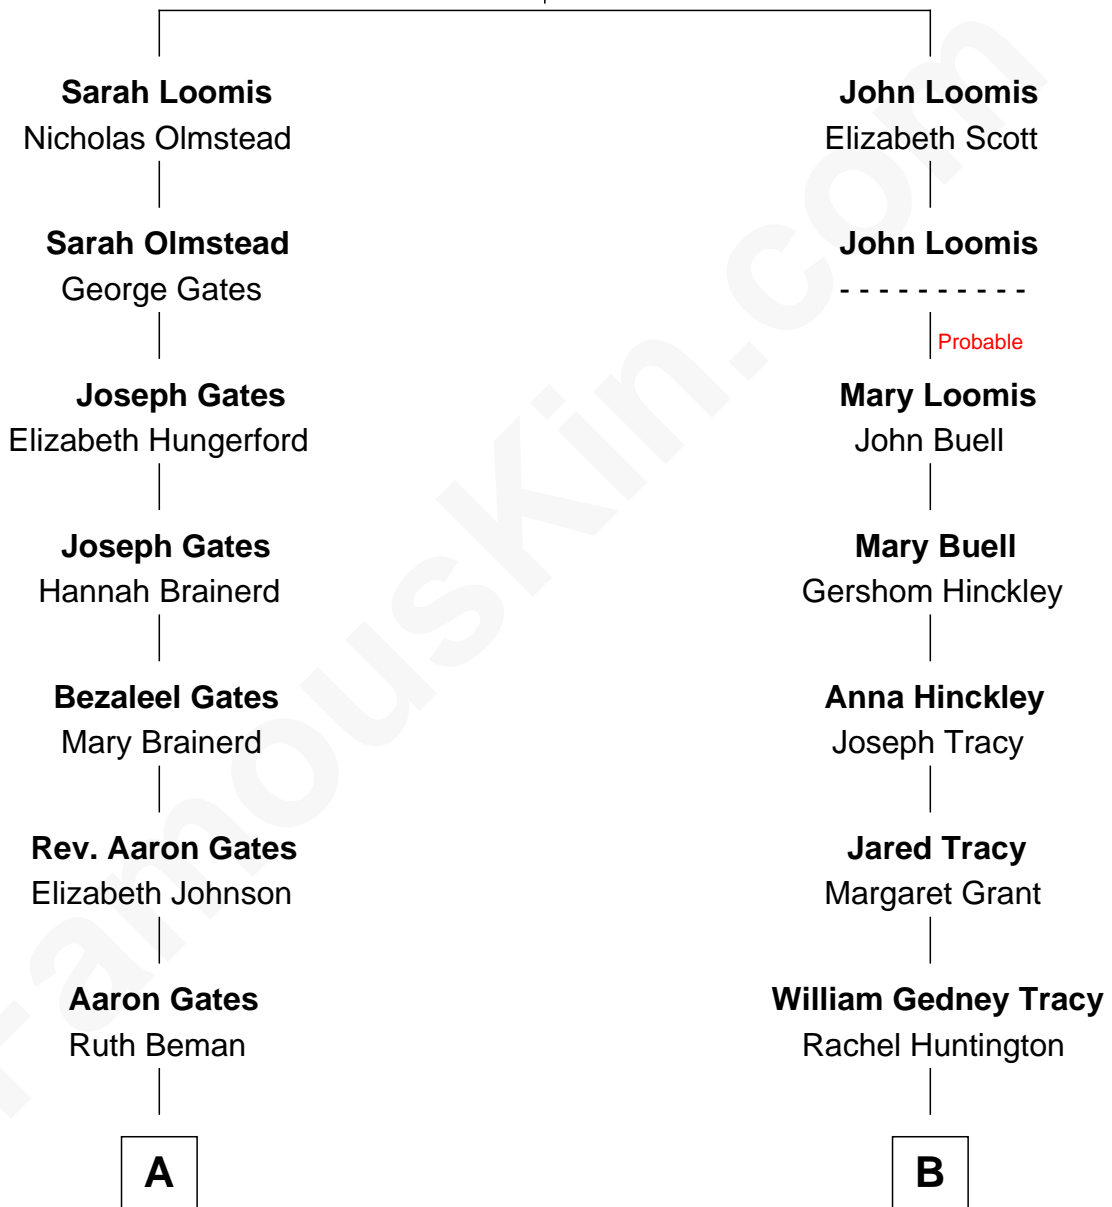

# FamousKin.com Relationship Chart of

**Charles Dawes**

*30th U.S. Vice-President*

9th cousin 1 time removed of

**Henry Sturgis Morgan**

*Co-Founder of Morgan Stanley*

**Joseph Loomis**

Mary White

**A**

**Beman Gates**  
Betsey Sibyl Shipman

**Mary Beman Gates**  
Brig. Gen. Rufus R. Dawes

**Charles Dawes**  
*30th U.S. Vice-President*

**B**

**Charles F. Tracy**  
Louisa Kirkland

**Frances Louisa Tracy**  
John Pierpont Morgan

**John Pierpont Morgan**  
Jane Norton Grew

**Henry Sturgis Morgan**  
*Co-Founder of Morgan Stanley*

FamousKin.com