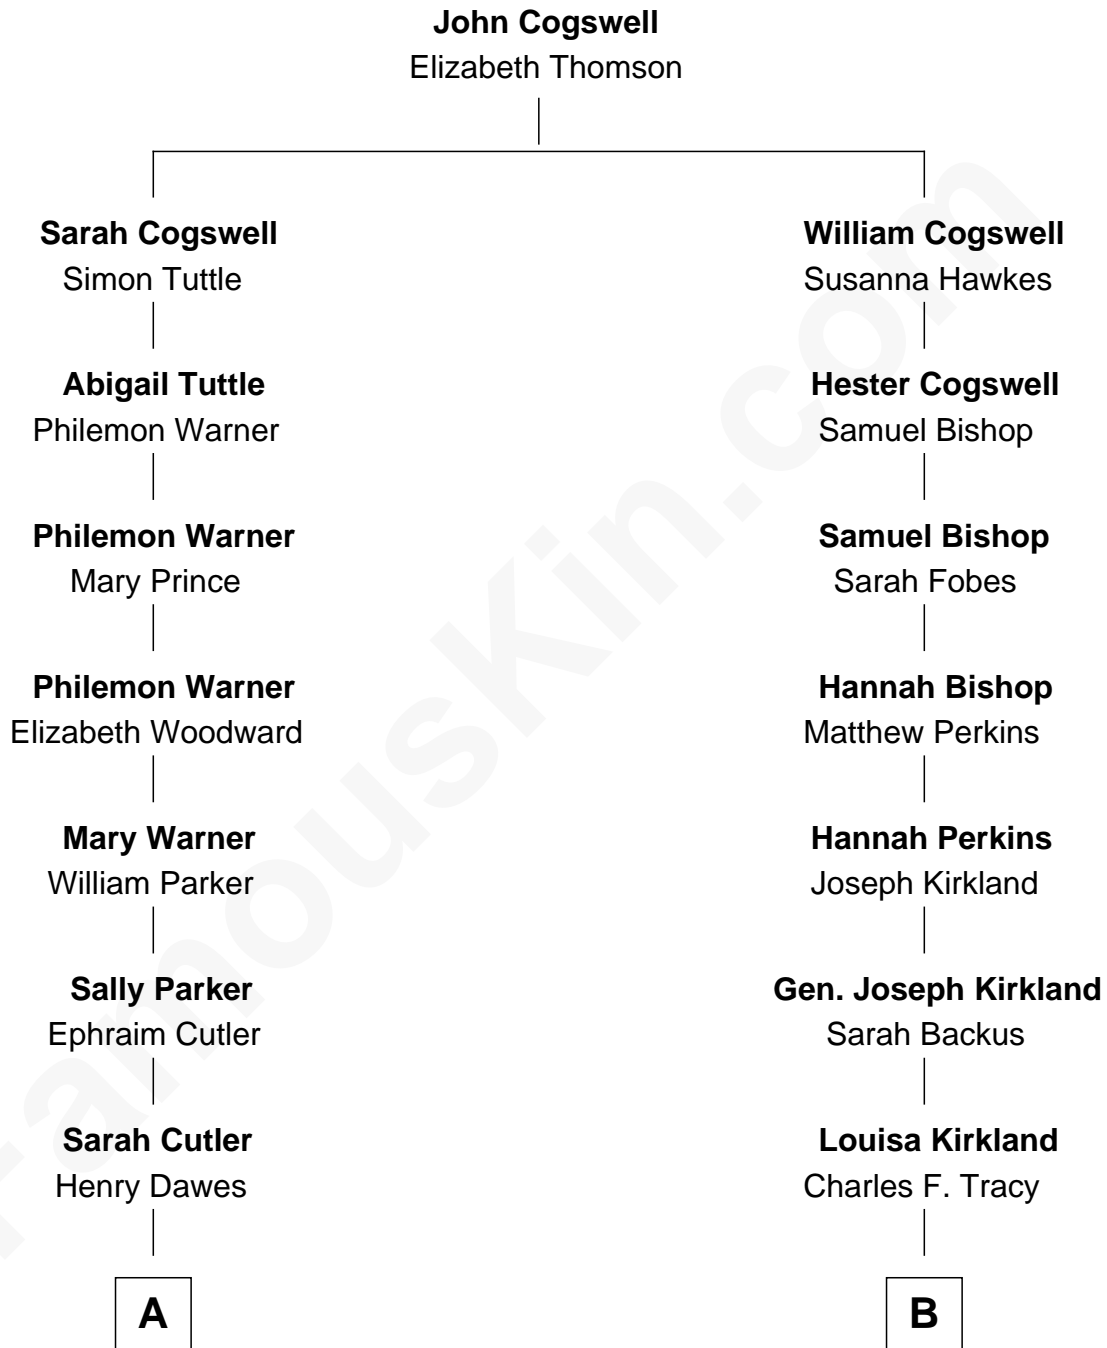

# FamousKin.com Relationship Chart of

**Charles Dawes**

*30th U.S. Vice-President*

8th cousin of

**J.P. Morgan, Jr.**

*American Banker and Philanthropist*

**A**

**Brig. Gen. Rufus R. Dawes**

Mary Beman Gates

**Charles Dawes**

*30th U.S. Vice-President*

**B**

**Frances Louisa Tracy**

John Pierpont Morgan

**J.P. Morgan, Jr.**

*American Banker and Philanthropist*