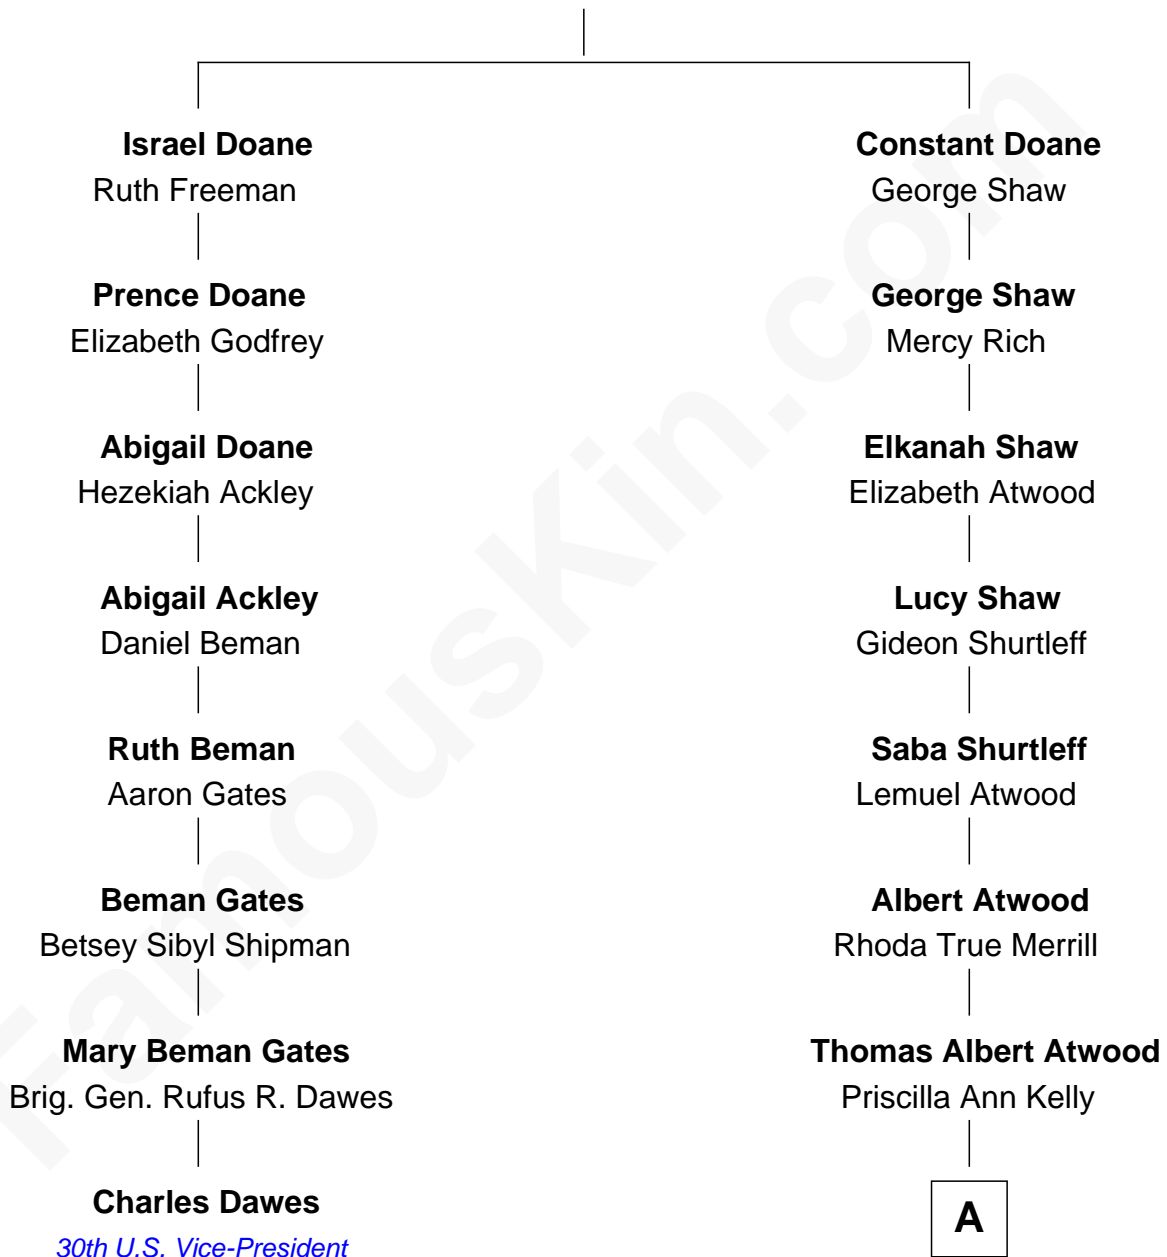

FamousKin.com Relationship Chart of

Charles Dawes

30th U.S. Vice-President

7th cousin 3 times removed of

Dave Cowens

NBA Hall of Famer

Daniel Doane

A

—
Charles Albert Atwood

Mina Sylvia Cundiff

—
Stanley True Atwood

Dorothy Ann Ulrich

—
Ruth Ellen Atwood

John Joseph Cowens

—
Dave Cowens

NBA Hall of Famer