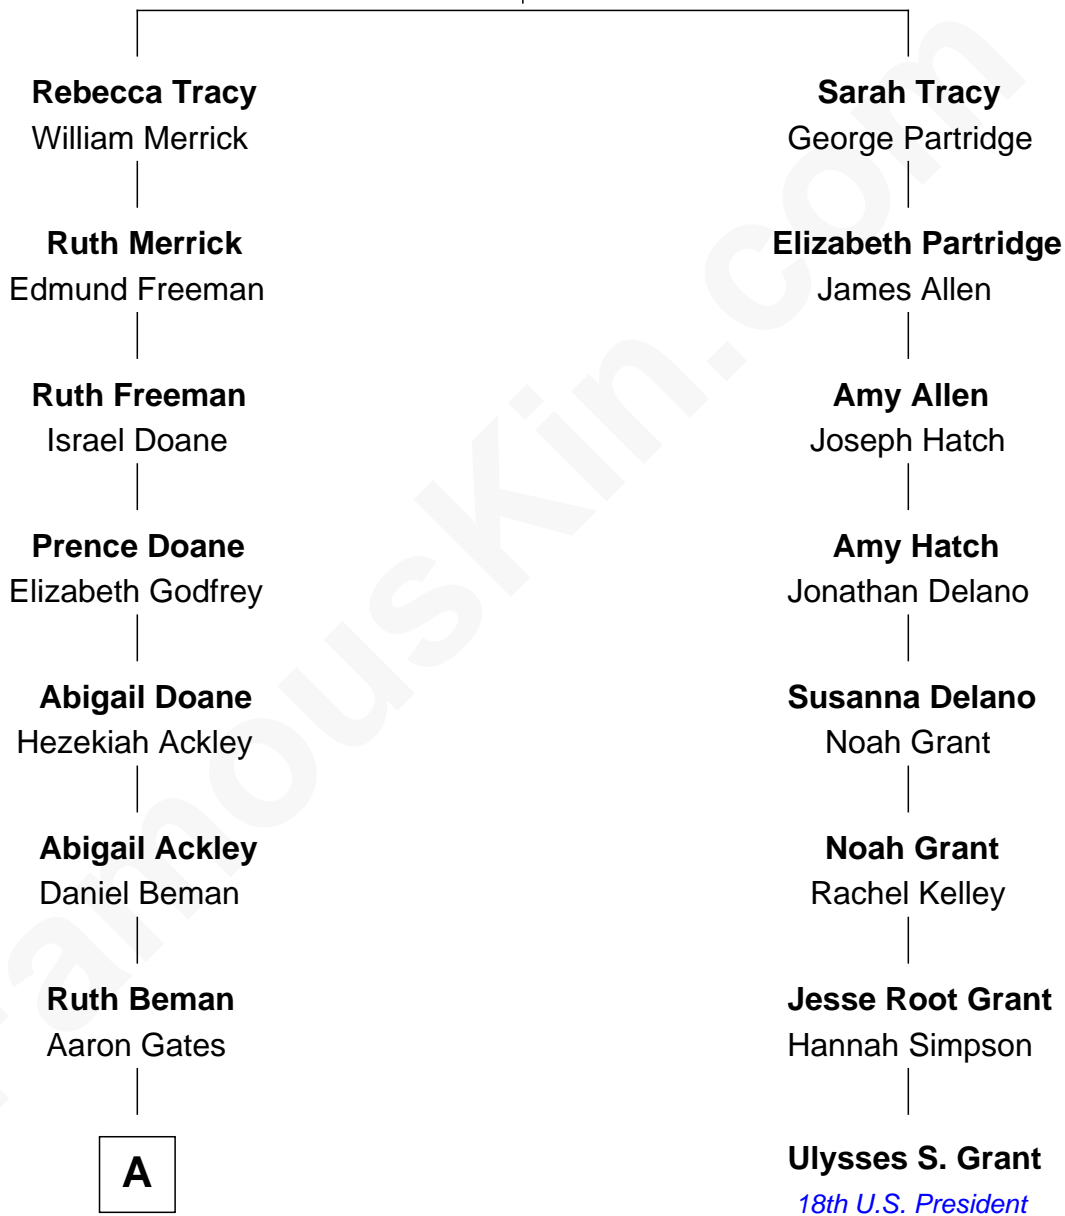

FamousKin.com Relationship Chart of

Charles Dawes

30th U.S. Vice-President

7th cousin 2 times removed of

Ulysses S. Grant

18th U.S. President

Stephen Tracy

Tryphosa Lee

A

Beman Gates
Betsey Sibyl Shipman

Mary Beman Gates
Brig. Gen. Rufus R. Dawes

Charles Dawes
30th U.S. Vice-President

FamousKin.com