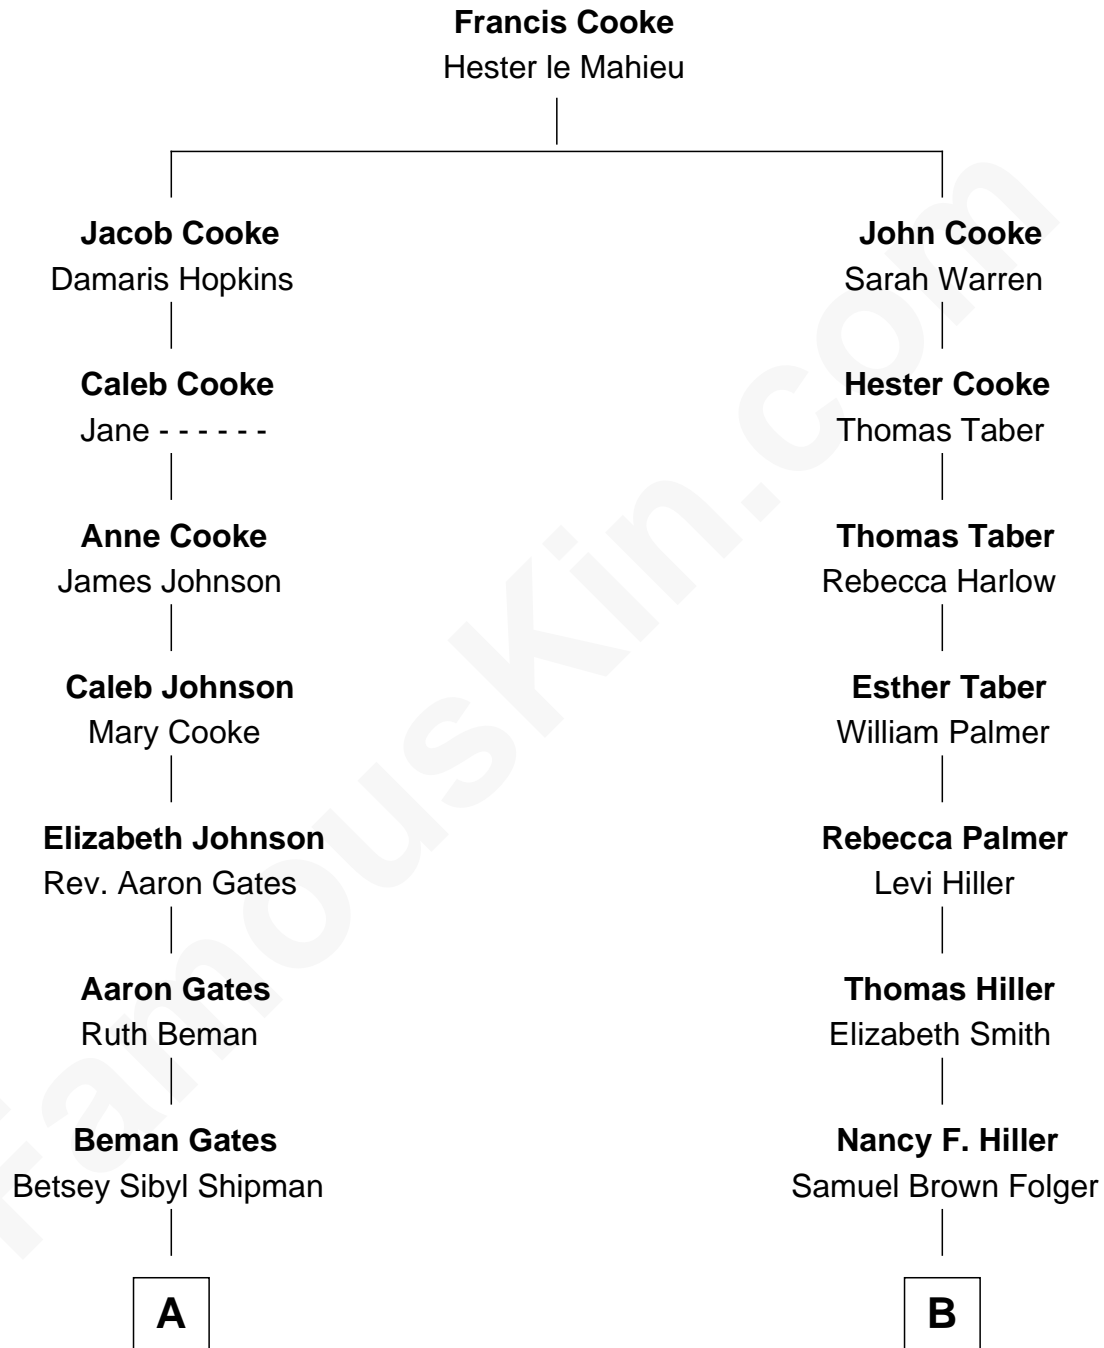

FamousKin.com Relationship Chart of

Charles Dawes

30th U.S. Vice-President

8th cousin of

Henry Clay Folger

Founder of Folger Shakespeare Library and Chairman of Standard Oil

A

Mary Beman Gates
Brig. Gen. Rufus R. Dawes

Charles Dawes
30th U.S. Vice-President

B

Henry Clay Folger
Eliza Jane Clark

Henry Clay Folger
Chairman of Standard Oil

FamousKin.com