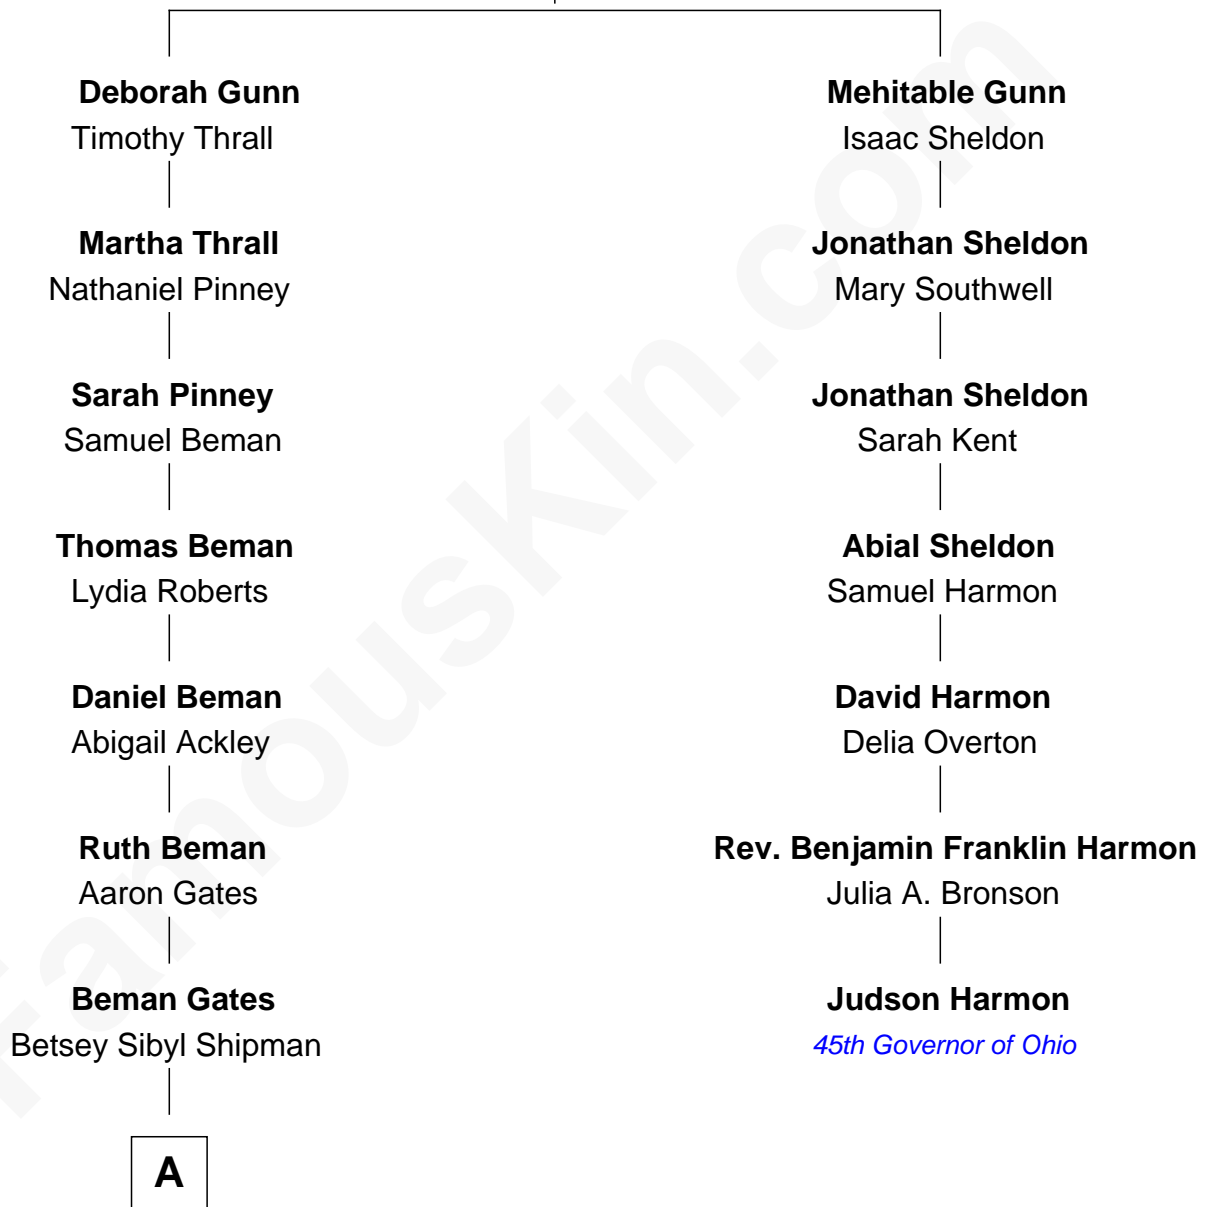

# FamousKin.com Relationship Chart of

**Charles Dawes**

*30th U.S. Vice-President*

6th cousin 2 times removed of

**Judson Harmon**

*45th Governor of Ohio*

**Thomas Gunn**

A

—  
**Mary Beman Gates**  
Brig. Gen. Rufus R. Dawes

—  
**Charles Dawes**  
*30th U.S. Vice-President*

FamousKin.com