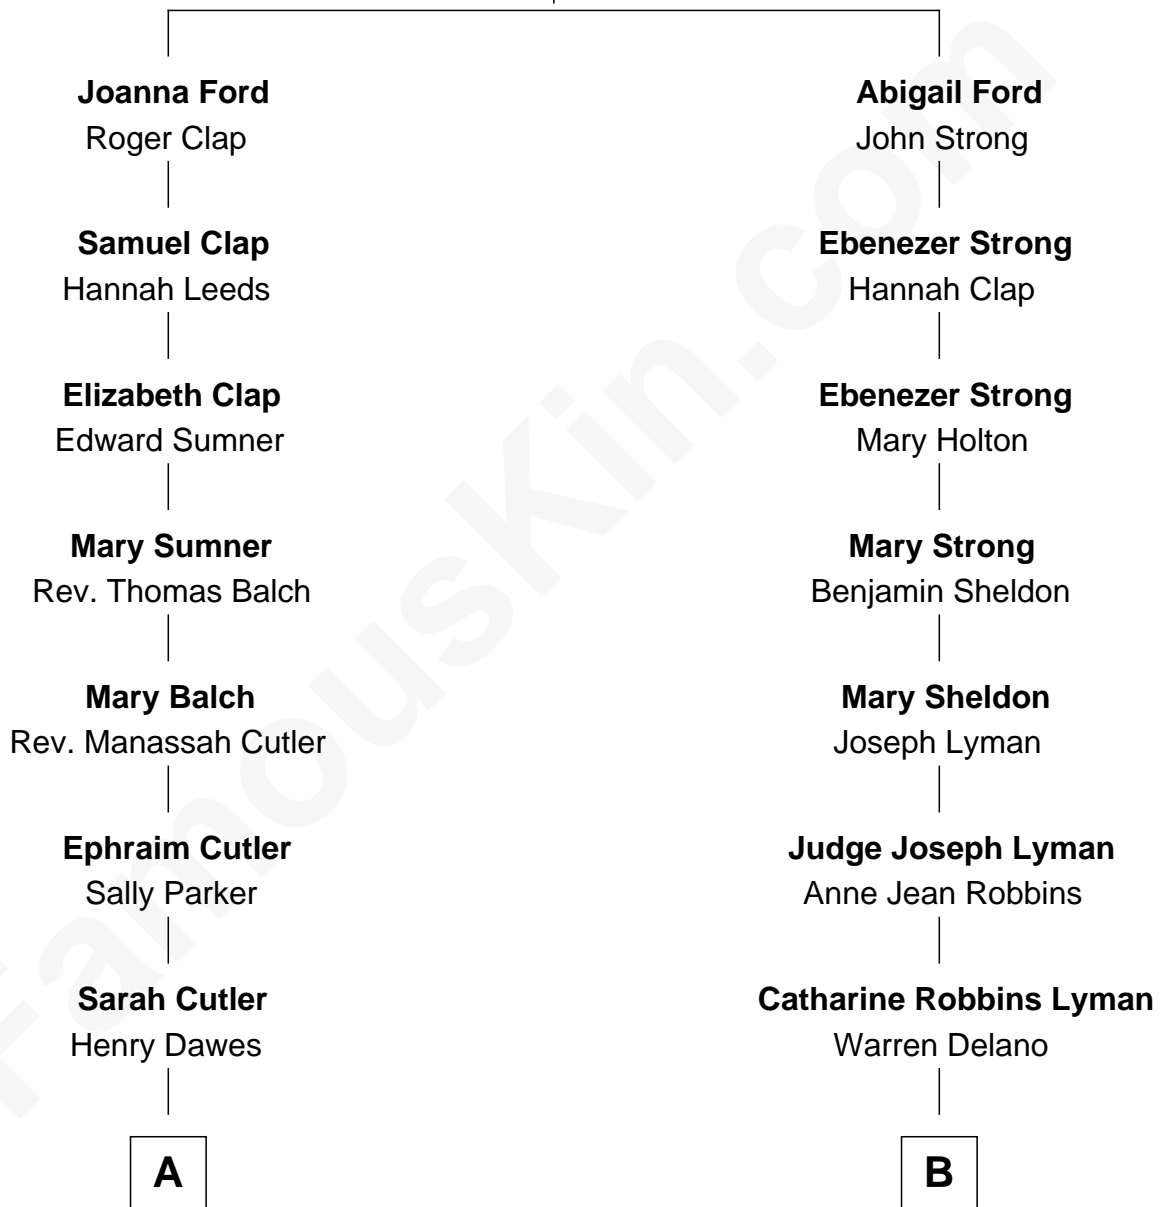

FamousKin.com Relationship Chart of

Charles Dawes

30th U.S. Vice-President

8th cousin of

Franklin D. Roosevelt

32nd U.S. President

Thomas Ford
Elizabeth Charde

A

Brig. Gen. Rufus R. Dawes

Mary Beman Gates

Charles Dawes

30th U.S. Vice-President

B

Sara Delano

James Roosevelt

Franklin D. Roosevelt

32nd U.S. President

FamousKin.com