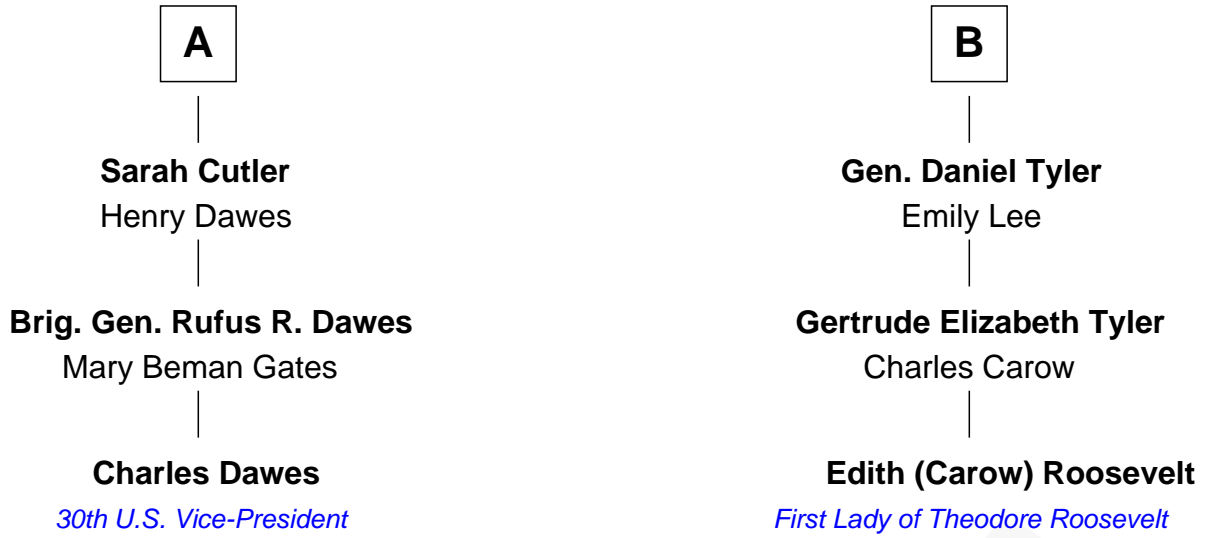

FamousKin.com Relationship Chart of

Charles Dawes

30th U.S. Vice-President

9th cousin of

Edith (Carow) Roosevelt

First Lady of President Theodore Roosevelt

George Downing

----- Bellamy

Anne Ware

Mary Downing

Anthony Stoddard

Rev. Solomon Stoddard

Esther Warham

Esther Stoddard

Timothy Edwards

Rev. Jonathan Edwards

Sarah Pierpont

Timothy Edwards

Rhoda Ogden

Sarah Edwards

Daniel Tyler

B

FamousKin.com