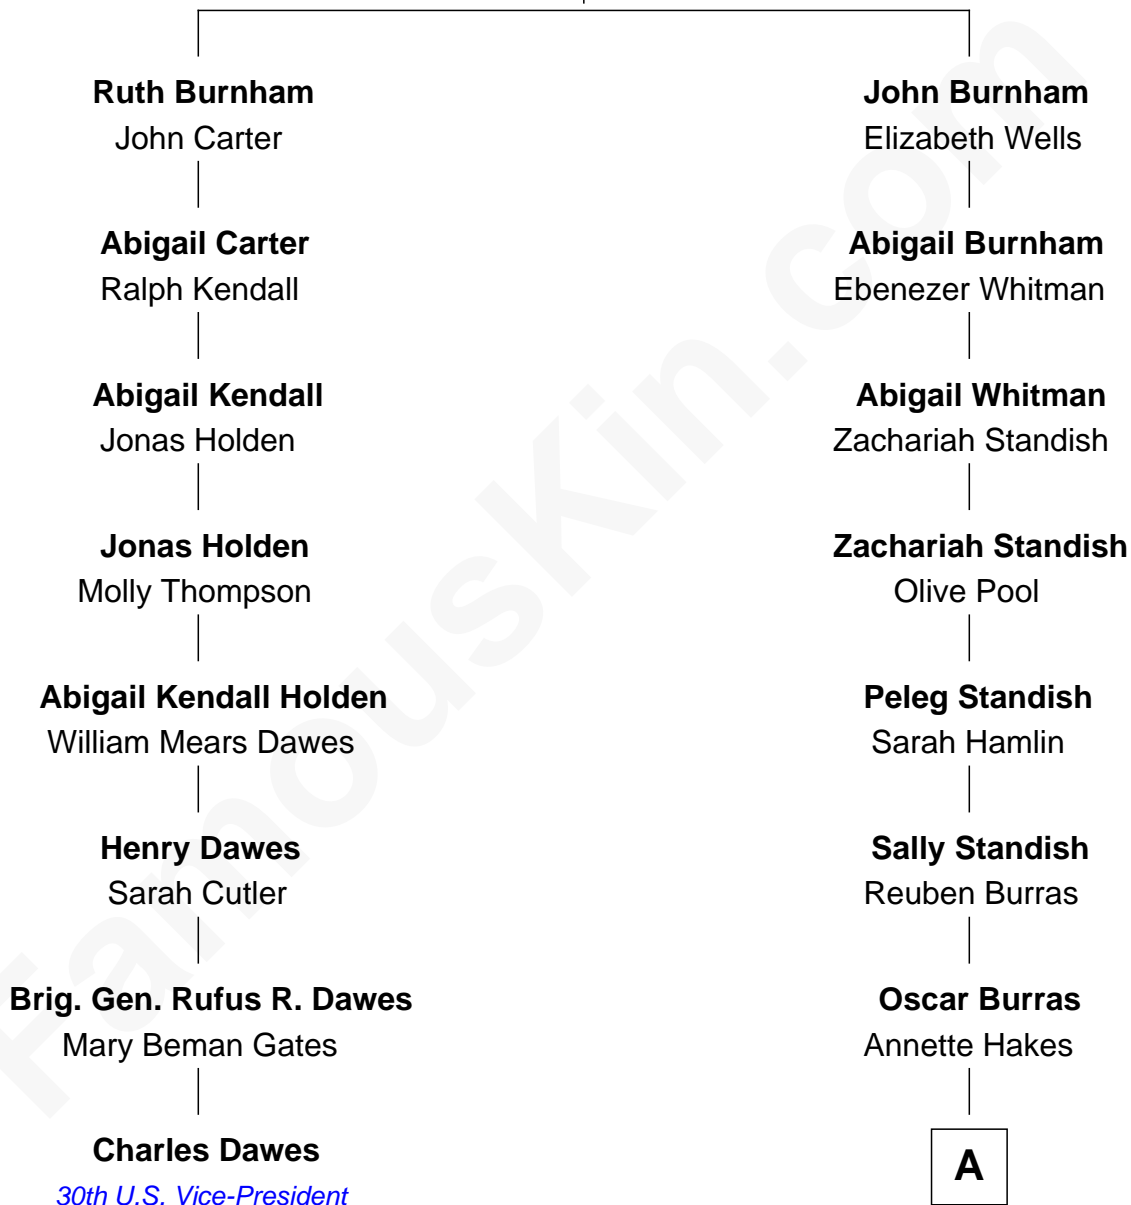

FamousKin.com

Relationship Chart of

Charles Dawes

30th U.S. Vice-President

7th cousin 3 times removed of

Dan Quayle

44th U.S. Vice-President

Thomas Burnham

Mary Lawrence

A

—
Delia Burras

William Orran Cline

—
Marie Pauline Cline

Robert Harwood Quayle

—
James Cline Quayle

Martha Corinne Pulliam

—
Dan Quayle

44th U.S. Vice-President

FamousKin.com