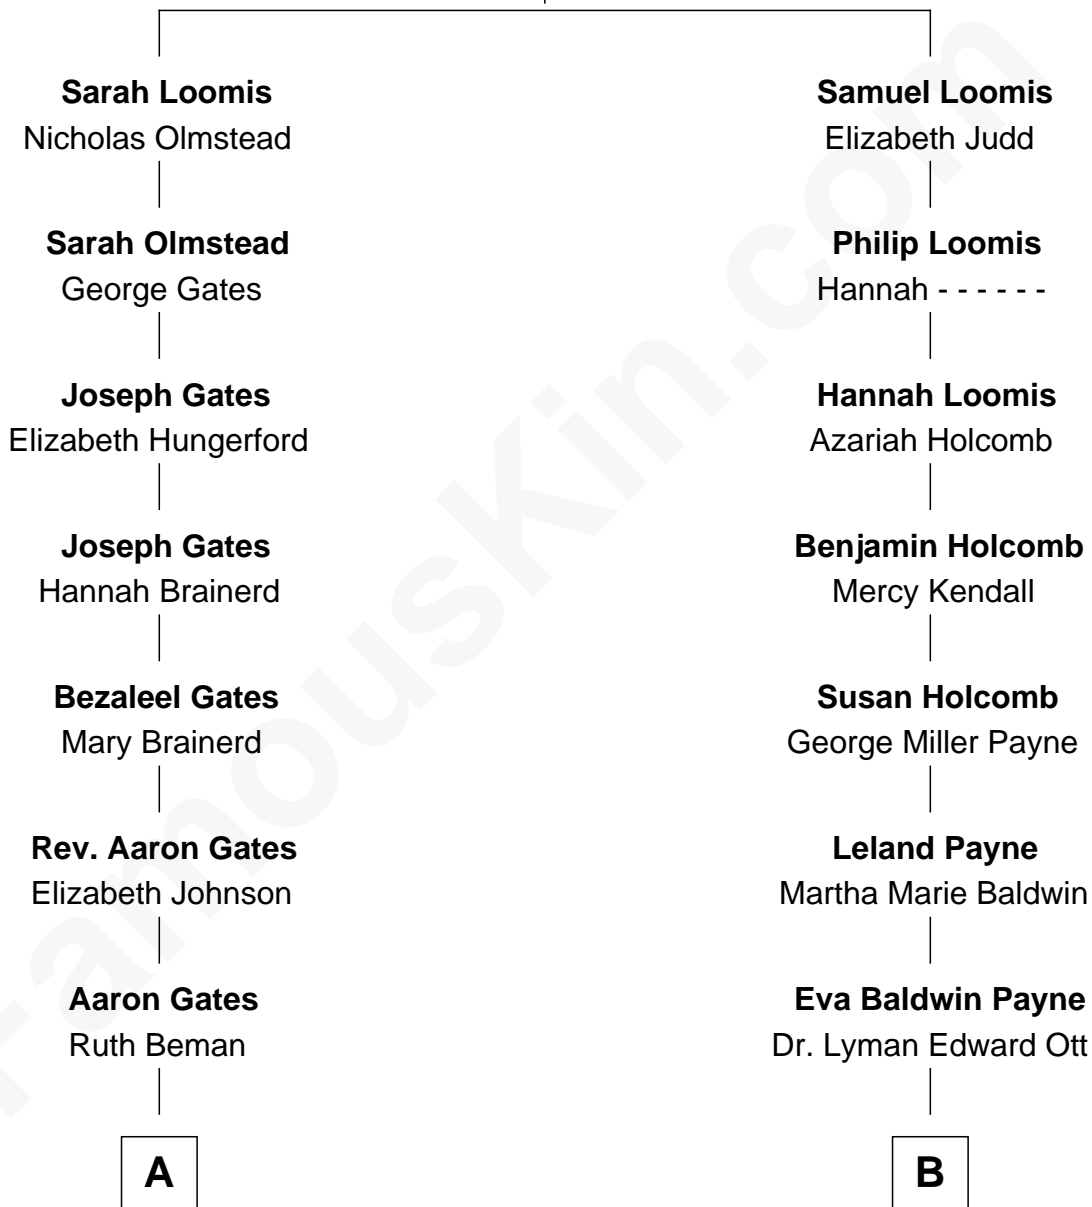

# FamousKin.com Relationship Chart of

**Charles Dawes**

*30th U.S. Vice-President*

9th cousin of

**Dan Quayle**

*44th U.S. Vice-President*

**Joseph Loomis**

Mary White

**A**

**Beman Gates**  
Betsey Sibyl Shipman

**Mary Beman Gates**  
Brig. Gen. Rufus R. Dawes

**Charles Dawes**  
*30th U.S. Vice-President*

**B**

**Martha M. Ott**  
Eugene Collins Pulliam

**Martha Corinne Pulliam**  
James Cline Quayle