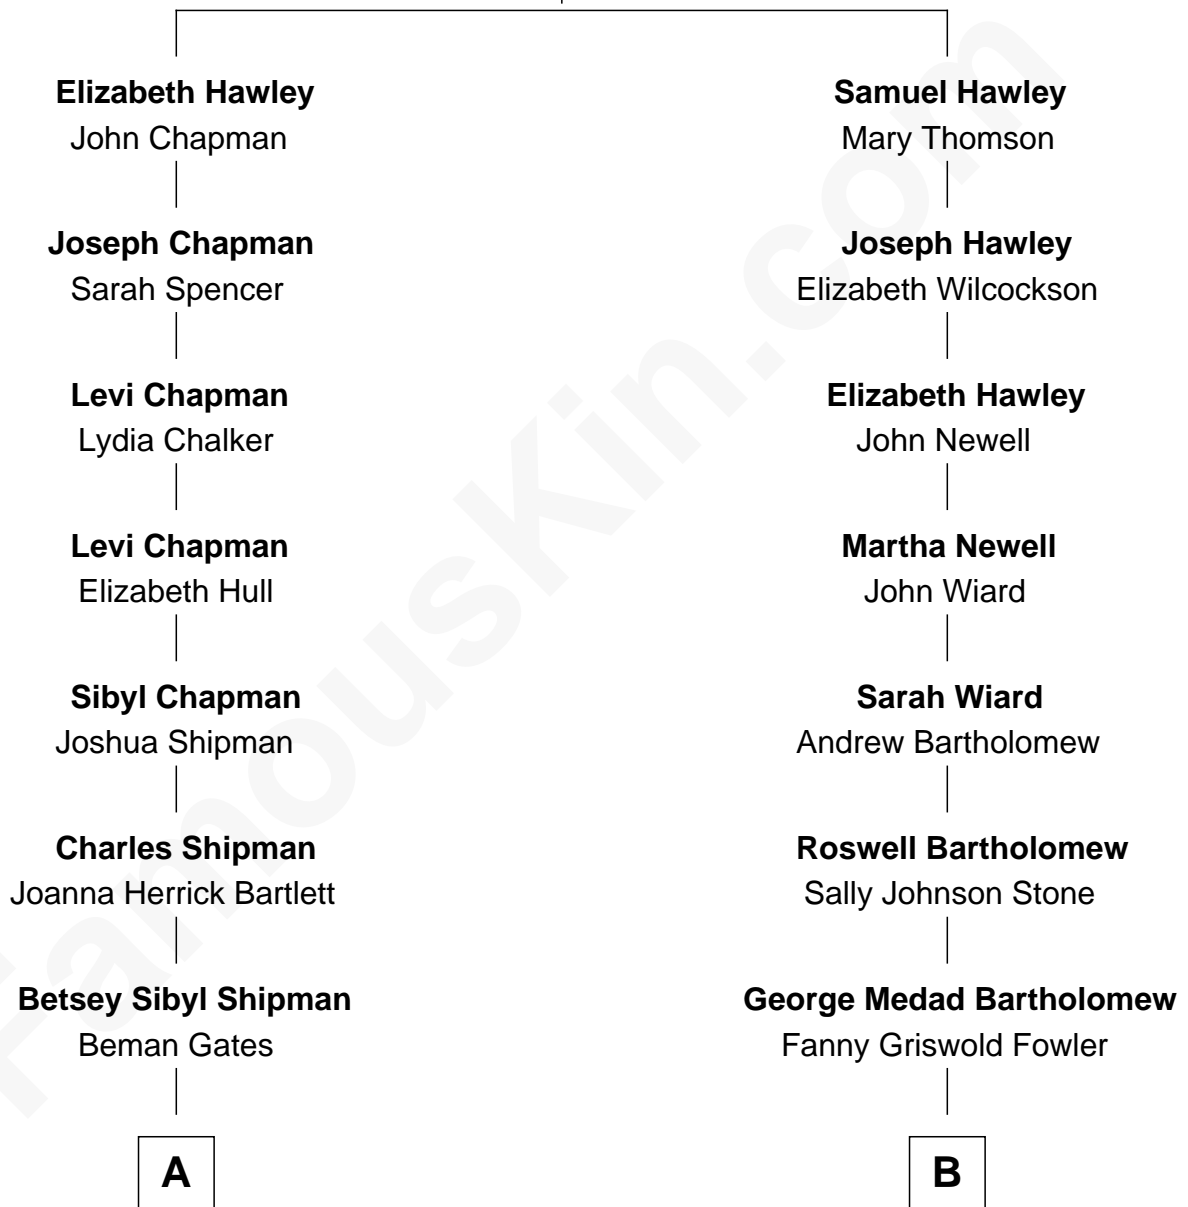

FamousKin.com

Relationship Chart of

Charles Dawes

30th U.S. Vice-President

8th cousin 2 times removed of

Bill Weld

68th Governor of Massachusetts

Joseph Hawley
Katherine Birdseye

A

Mary Beman Gates
Brig. Gen. Rufus R. Dawes

Charles Dawes
30th U.S. Vice-President

B

Fanny Elizabeth Bartholomew
Dr. Francis Minot Weld

Francis Minot Weld
Margaret Low White

David Weld
Mary Blake Nichols

Bill Weld
68th Governor of Massachusetts