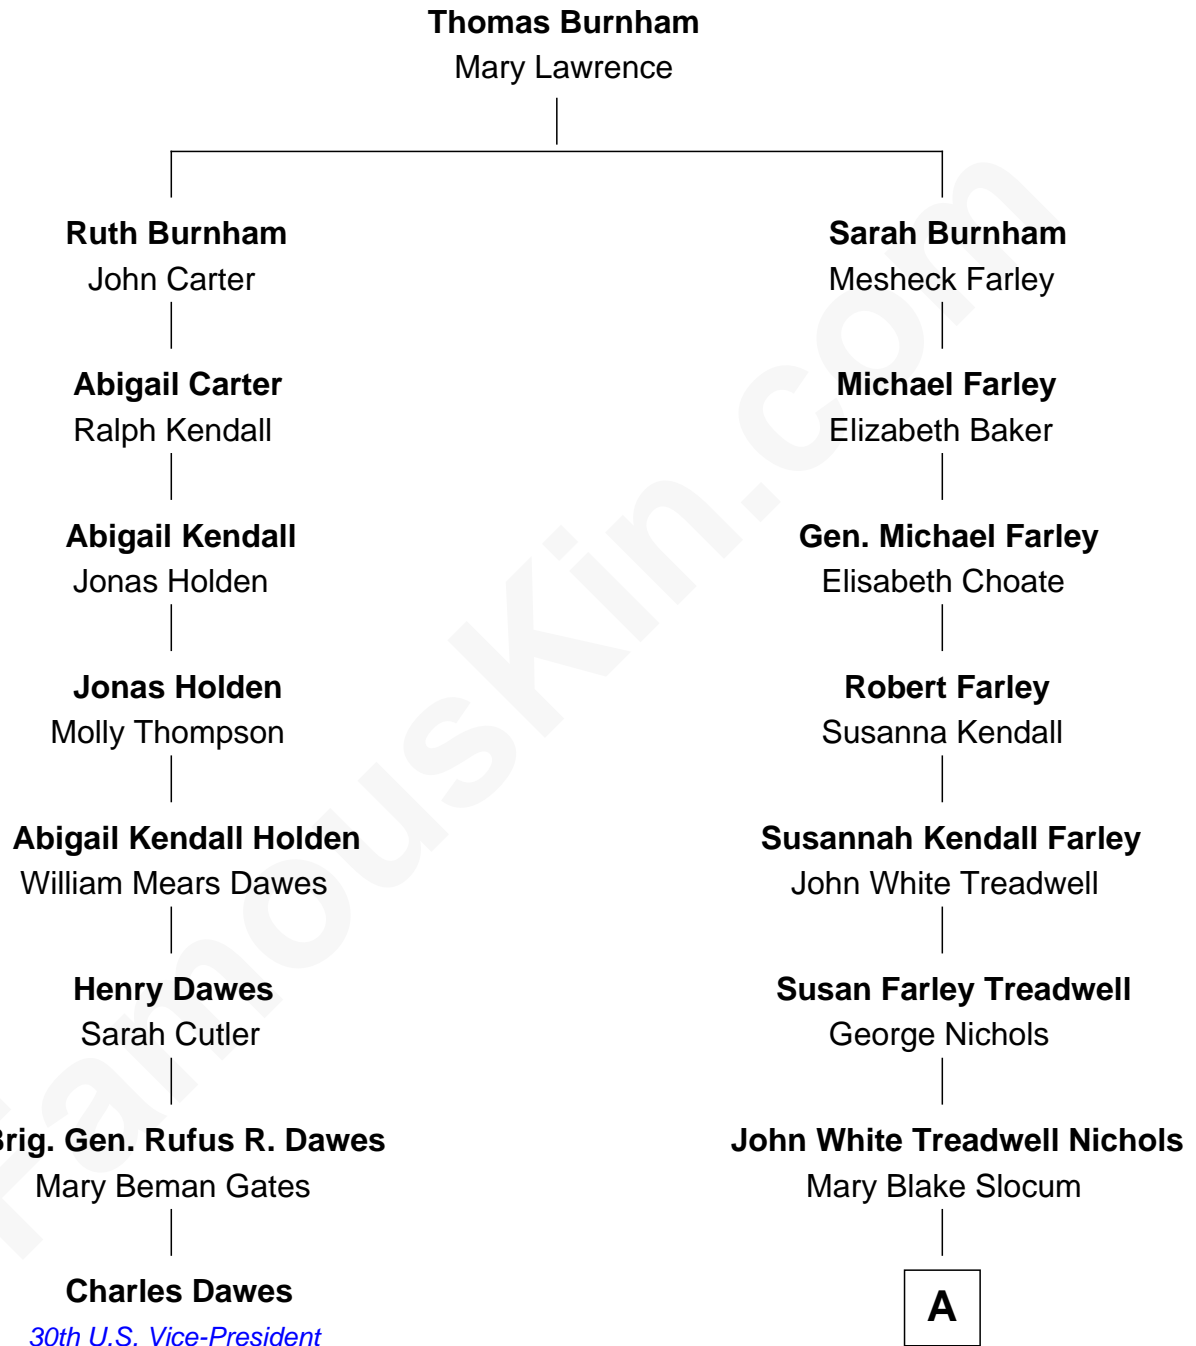

FamousKin.com Relationship Chart of

Charles Dawes

30th U.S. Vice-President

7th cousin 2 times removed of

Bill Weld

68th Governor of Massachusetts

A

John Treadwell Nichols

Cornelia DuBois Floyd

Mary Blake Nichols

David Weld

Bill Weld

68th Governor of Massachusetts

FamousKin.com