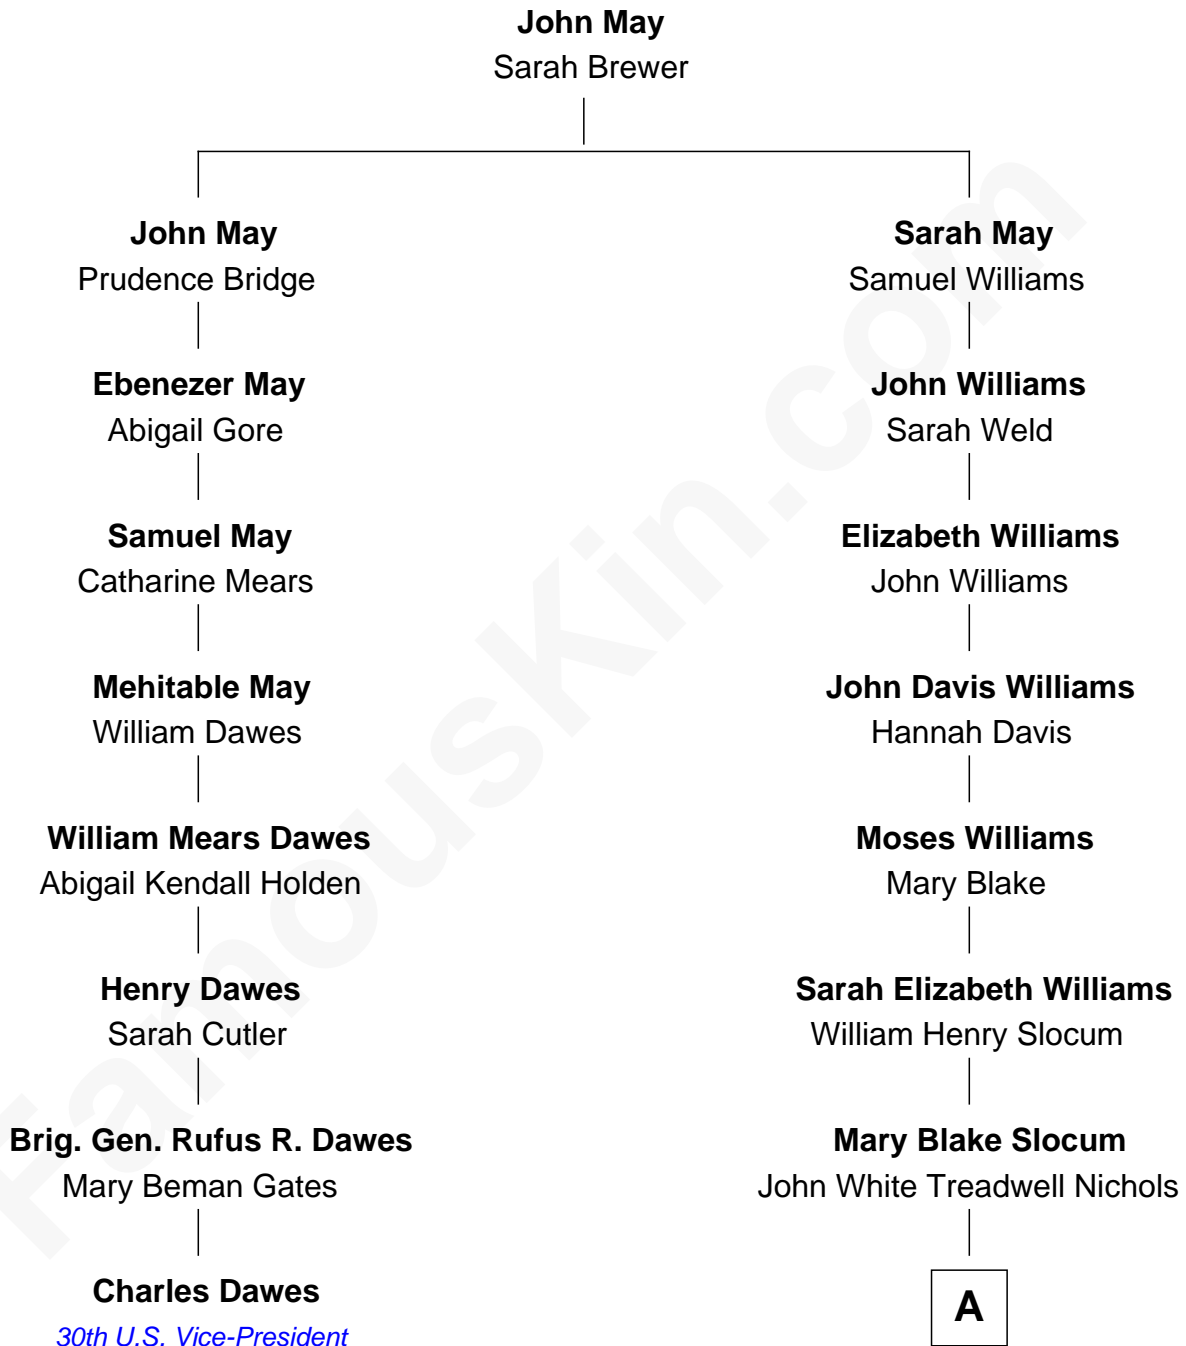

FamousKin.com Relationship Chart of

Charles Dawes

30th U.S. Vice-President

7th cousin 2 times removed of

Bill Weld

68th Governor of Massachusetts

A

John Treadwell Nichols

Cornelia DuBois Floyd

Mary Blake Nichols

David Weld

Bill Weld

68th Governor of Massachusetts

FamousKin.com