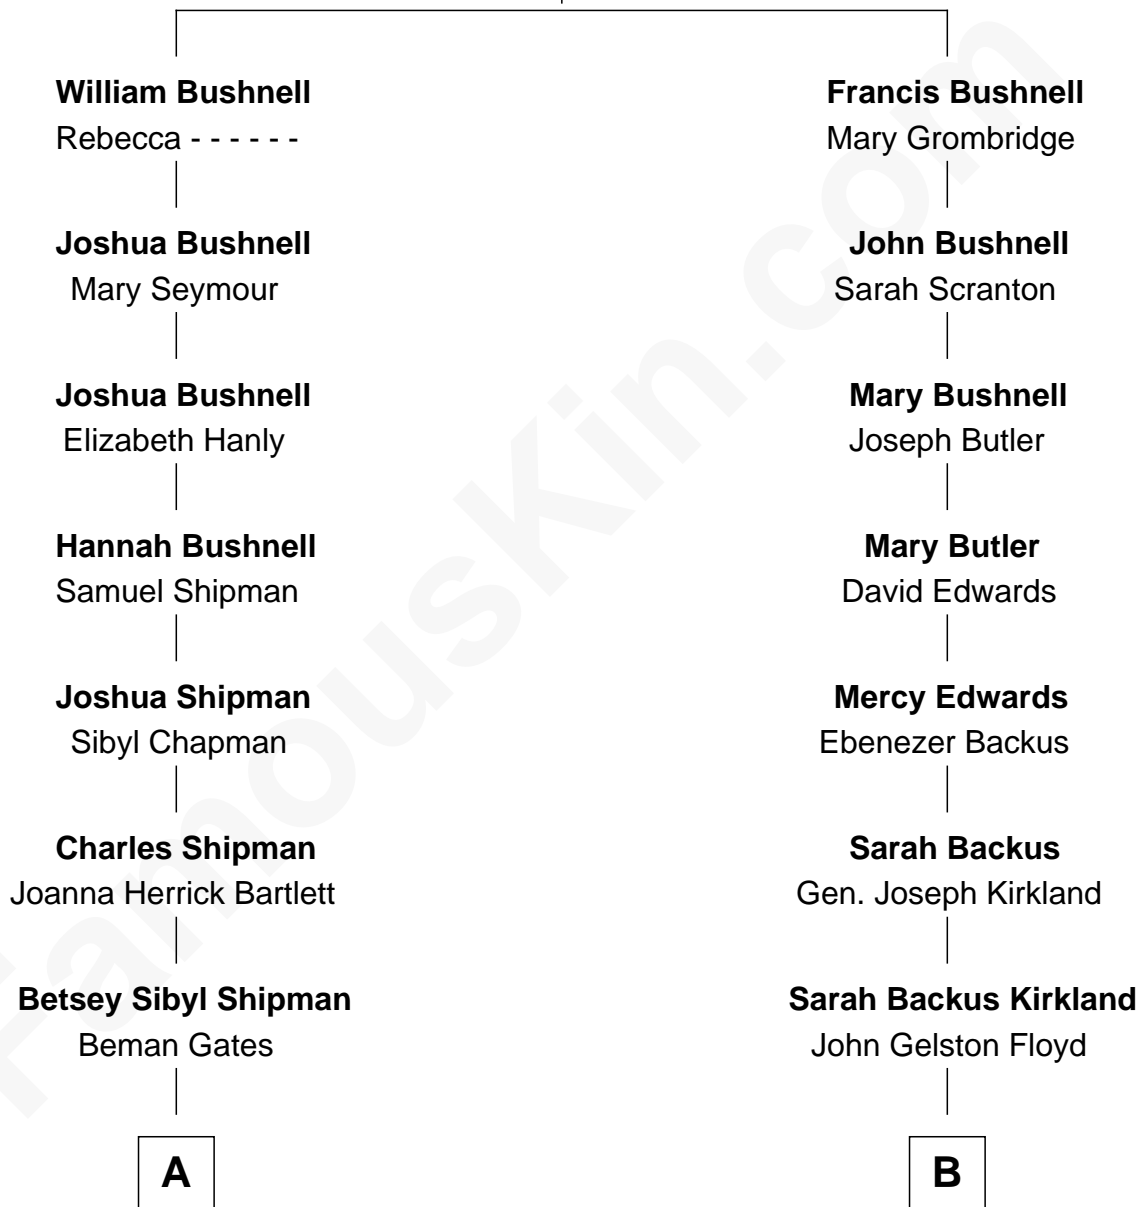

FamousKin.com Relationship Chart of

Charles Dawes

30th U.S. Vice-President

8th cousin 2 times removed of

Bill Weld

68th Governor of Massachusetts

Francis Bushnell

Ferris Quenell

A

Mary Beman Gates
Brig. Gen. Rufus R. Dawes

Charles Dawes
30th U.S. Vice-President

B

John Gelston Floyd
Julia Floyd DuBois

Cornelia DuBois Floyd
John Treadwell Nichols

Mary Blake Nichols
David Weld

Bill Weld
68th Governor of Massachusetts