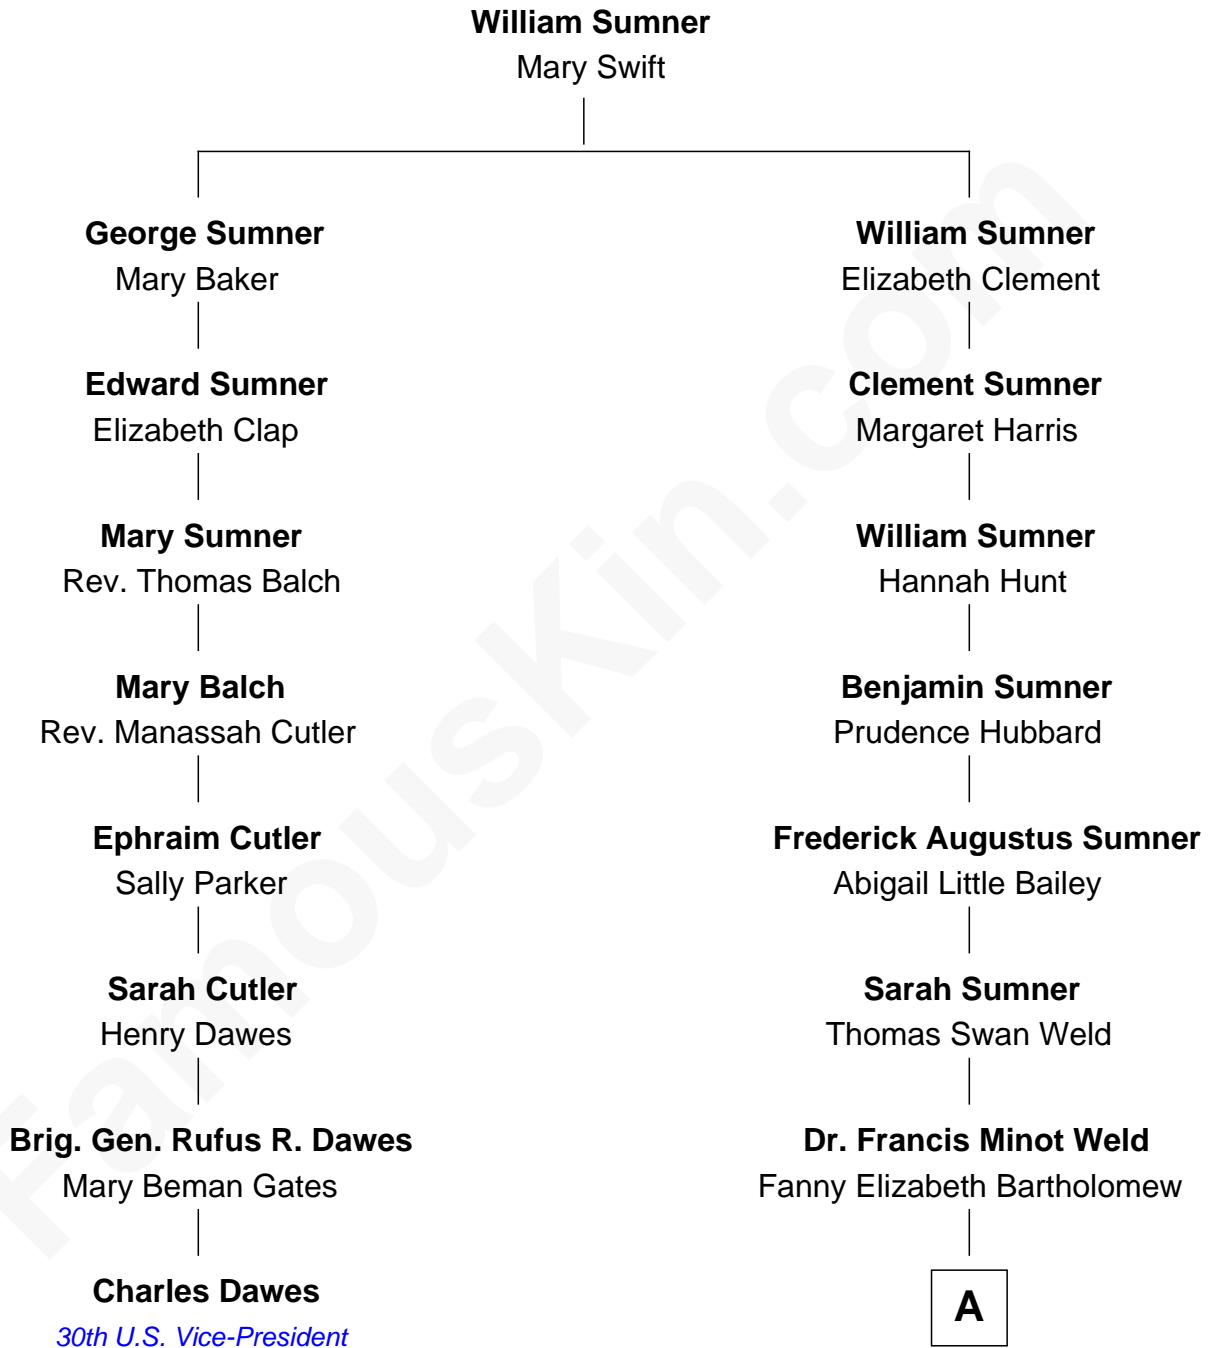

FamousKin.com Relationship Chart of

Charles Dawes

30th U.S. Vice-President

7th cousin 2 times removed of

Bill Weld

68th Governor of Massachusetts

A

Francis Minot Weld
Margaret Low White

David Weld
Mary Blake Nichols

Bill Weld

68th Governor of Massachusetts

FamousKin.com