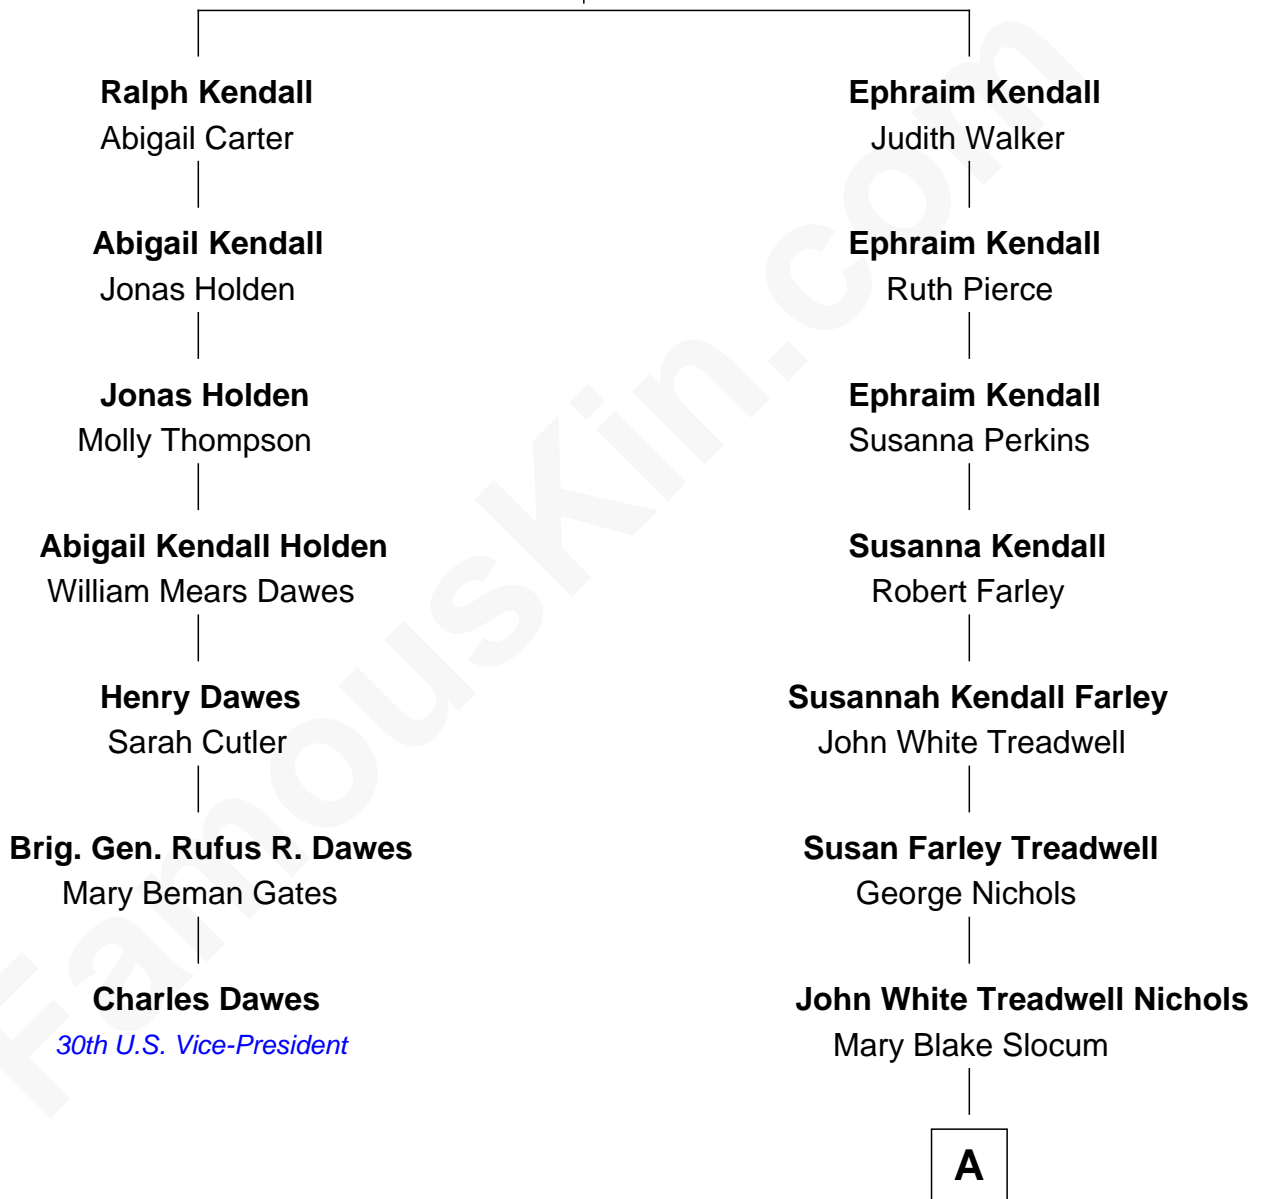

FamousKin.com Relationship Chart of

Charles Dawes

30th U.S. Vice-President

6th cousin 3 times removed of

Bill Weld

68th Governor of Massachusetts

Thomas Kendall

Ruth Blodgett

A

John Treadwell Nichols

Cornelia DuBois Floyd

Mary Blake Nichols

David Weld

Bill Weld

68th Governor of Massachusetts

FamousKin.com