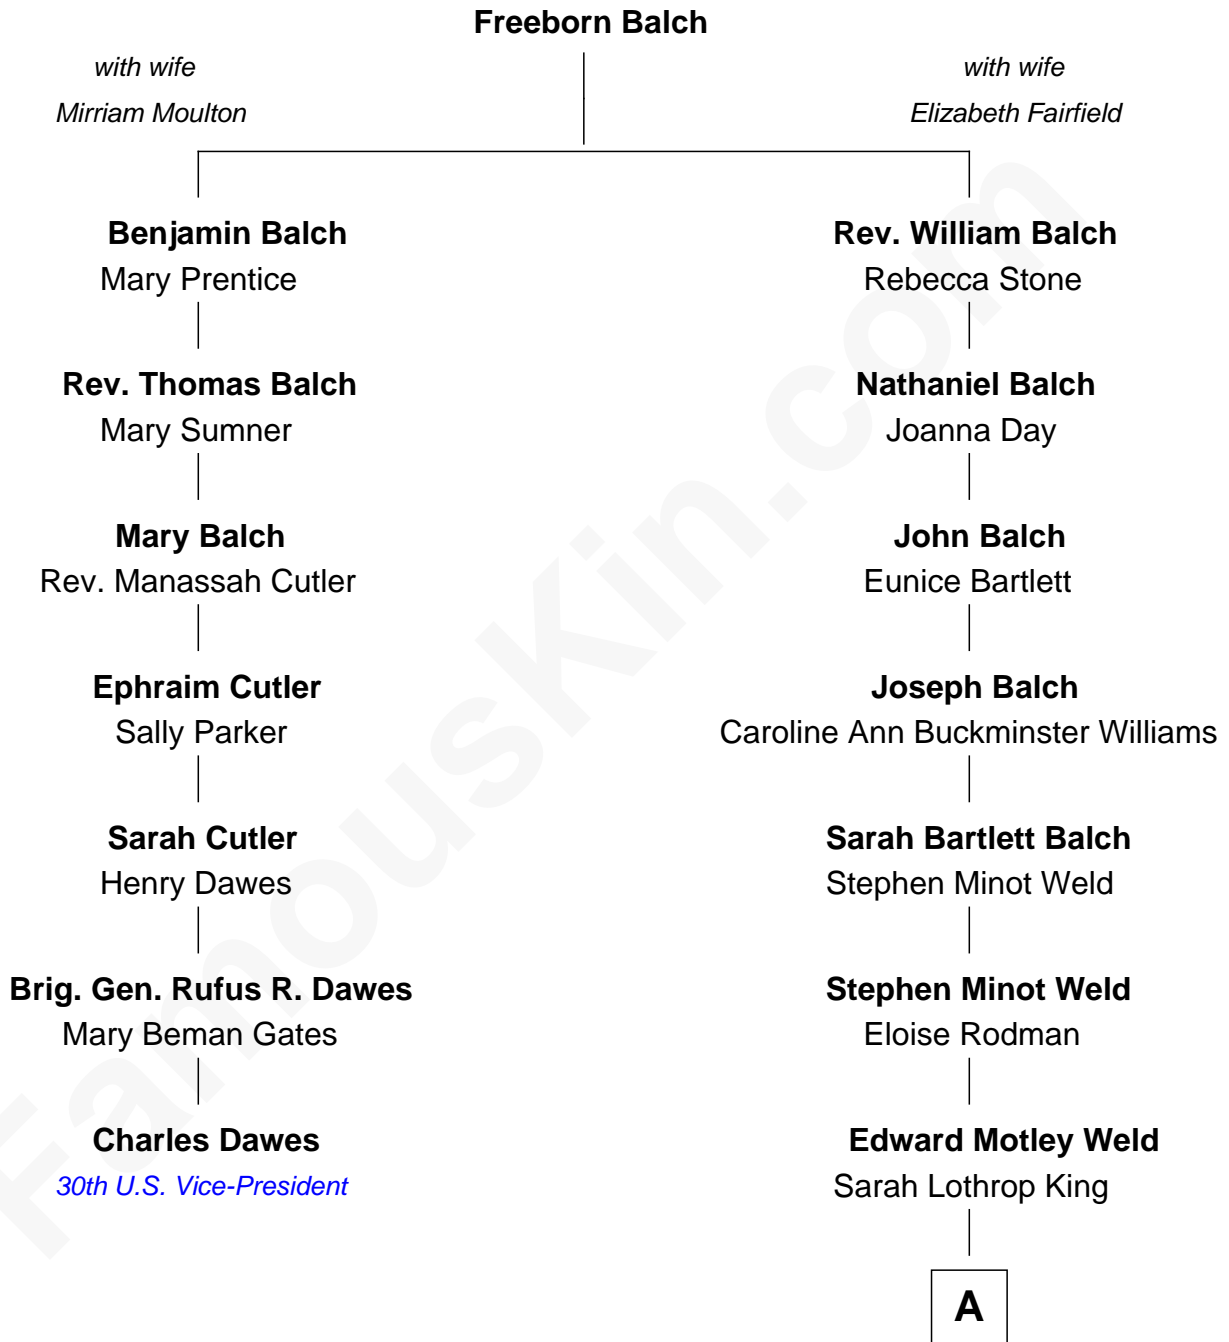

# FamousKin.com Relationship Chart of

**Charles Dawes**

*30th U.S. Vice-President*

6th cousin 2 times removed of

**Tuesday Weld**

*TV and Movie Actress*

**A**

—  
**Lothrop Motley Weld**

Yosene Balfour Ker

—  
**Tuesday Weld**

*TV and Movie Actress*

FamousKin.com