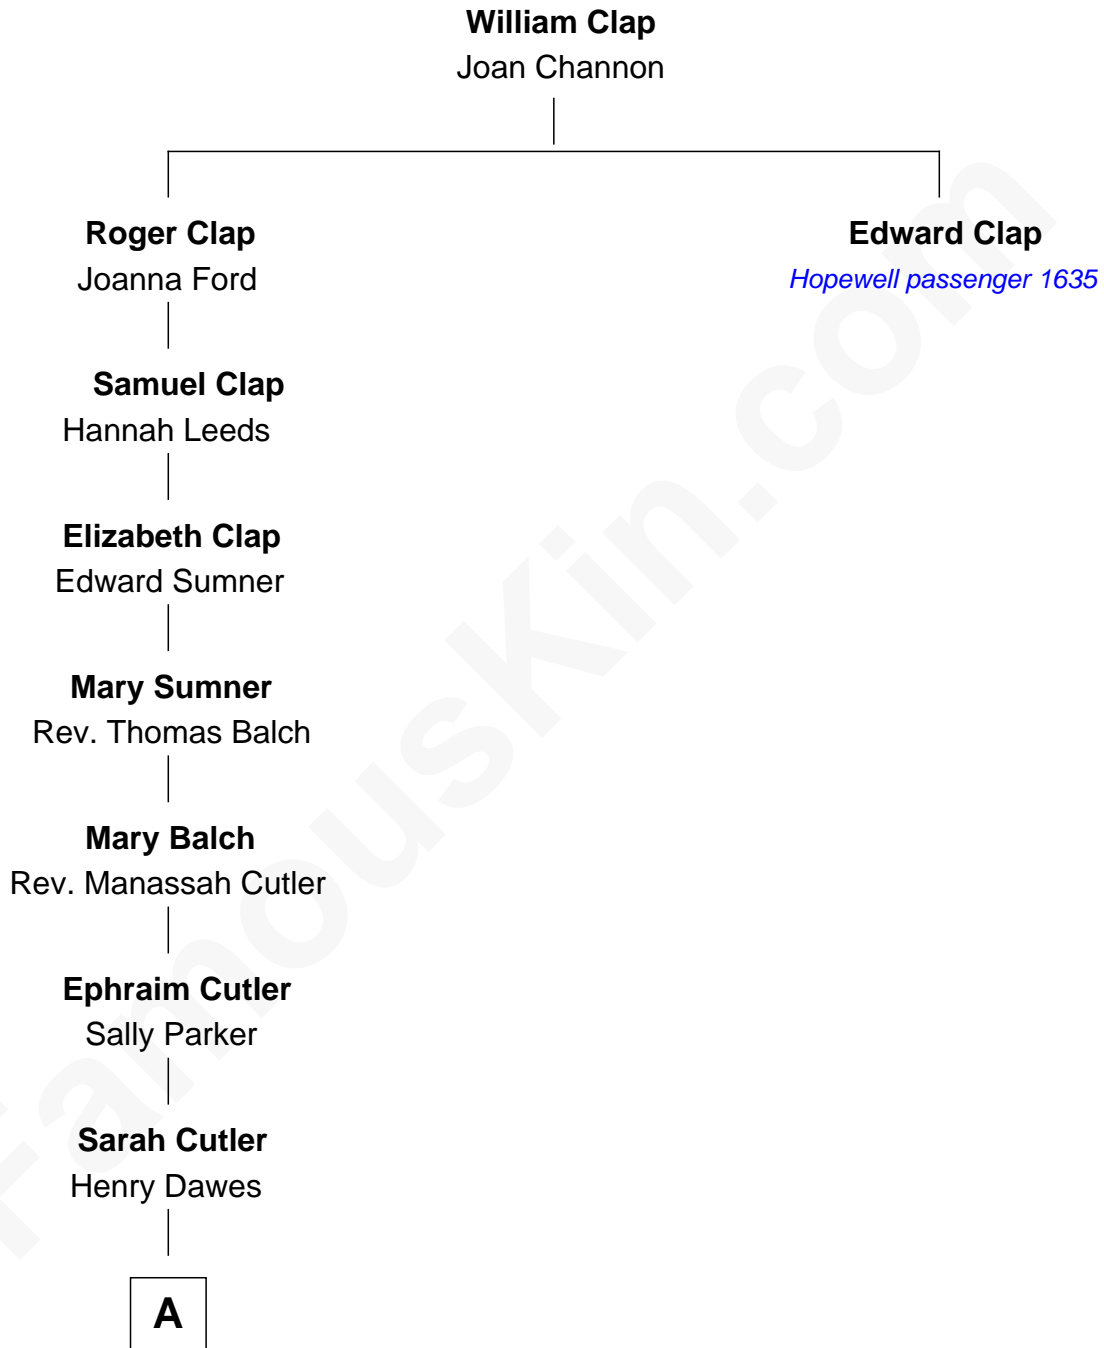

FamousKin.com Relationship Chart of

Charles Dawes

30th U.S. Vice-President

6th great-grandnephew of

Edward Clap

(c1609 - 1664/5) Hopewell passenger 1635

A

Brig. Gen. Rufus R. Dawes

Mary Beman Gates

Charles Dawes

30th U.S. Vice-President

FamousKin.com