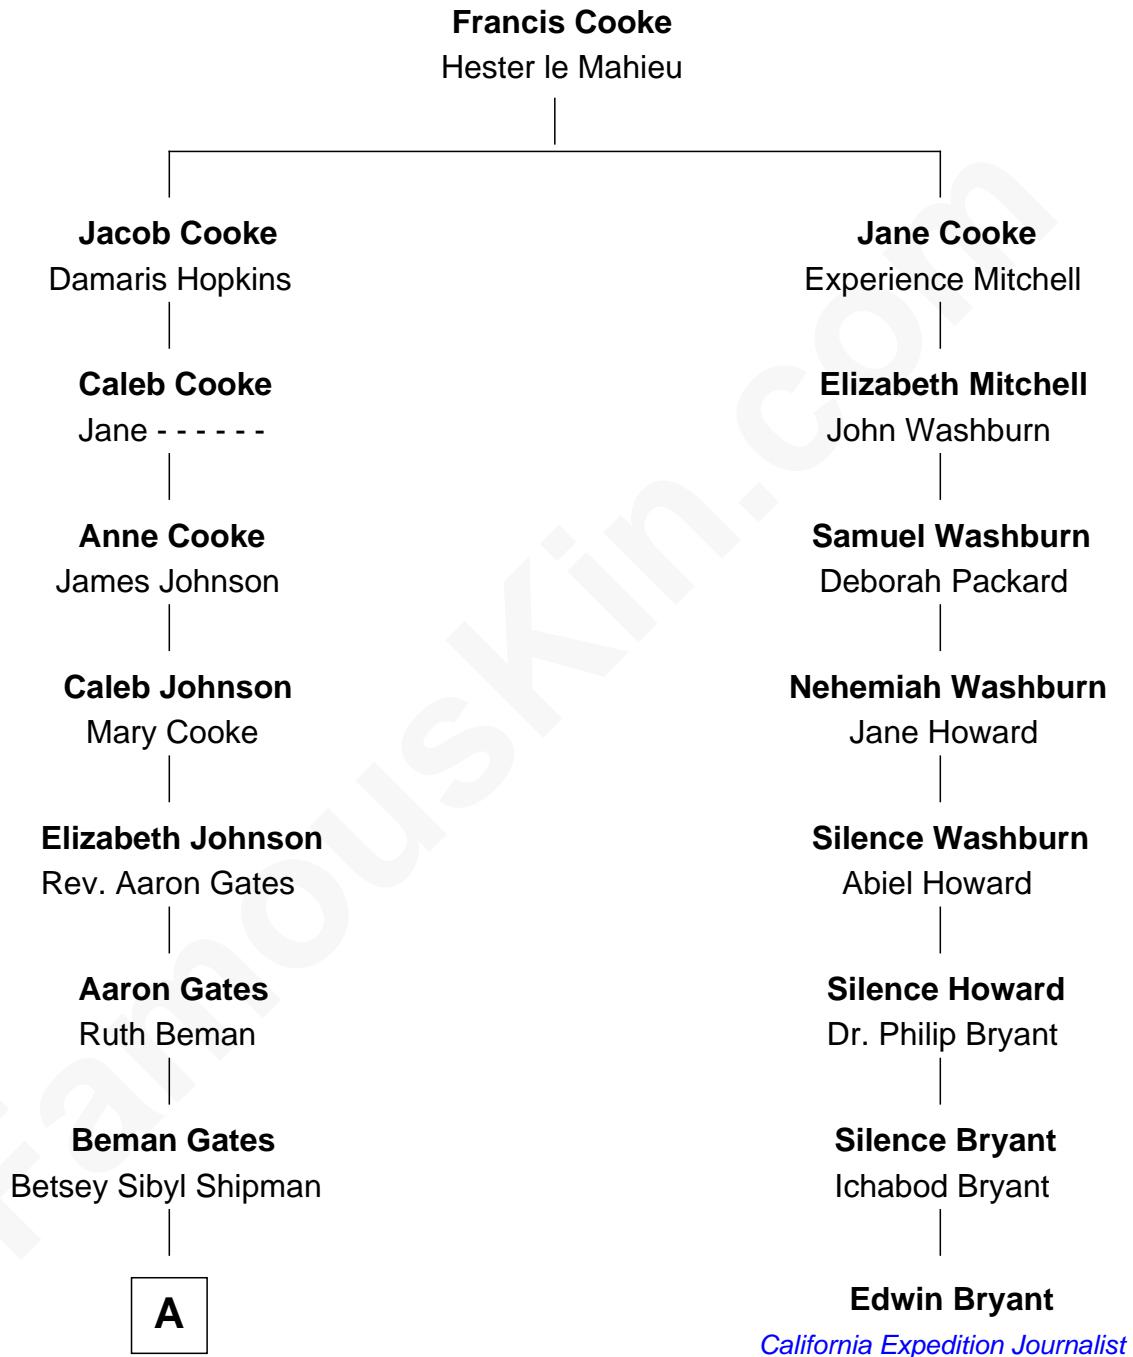

FamousKin.com Relationship Chart of

Charles Dawes

30th U.S. Vice-President

7th cousin 1 time removed of

Edwin Bryant

California Expedition Journalist

A

—
Mary Beman Gates
Brig. Gen. Rufus R. Dawes

—
Charles Dawes
30th U.S. Vice-President

FamousKin.com