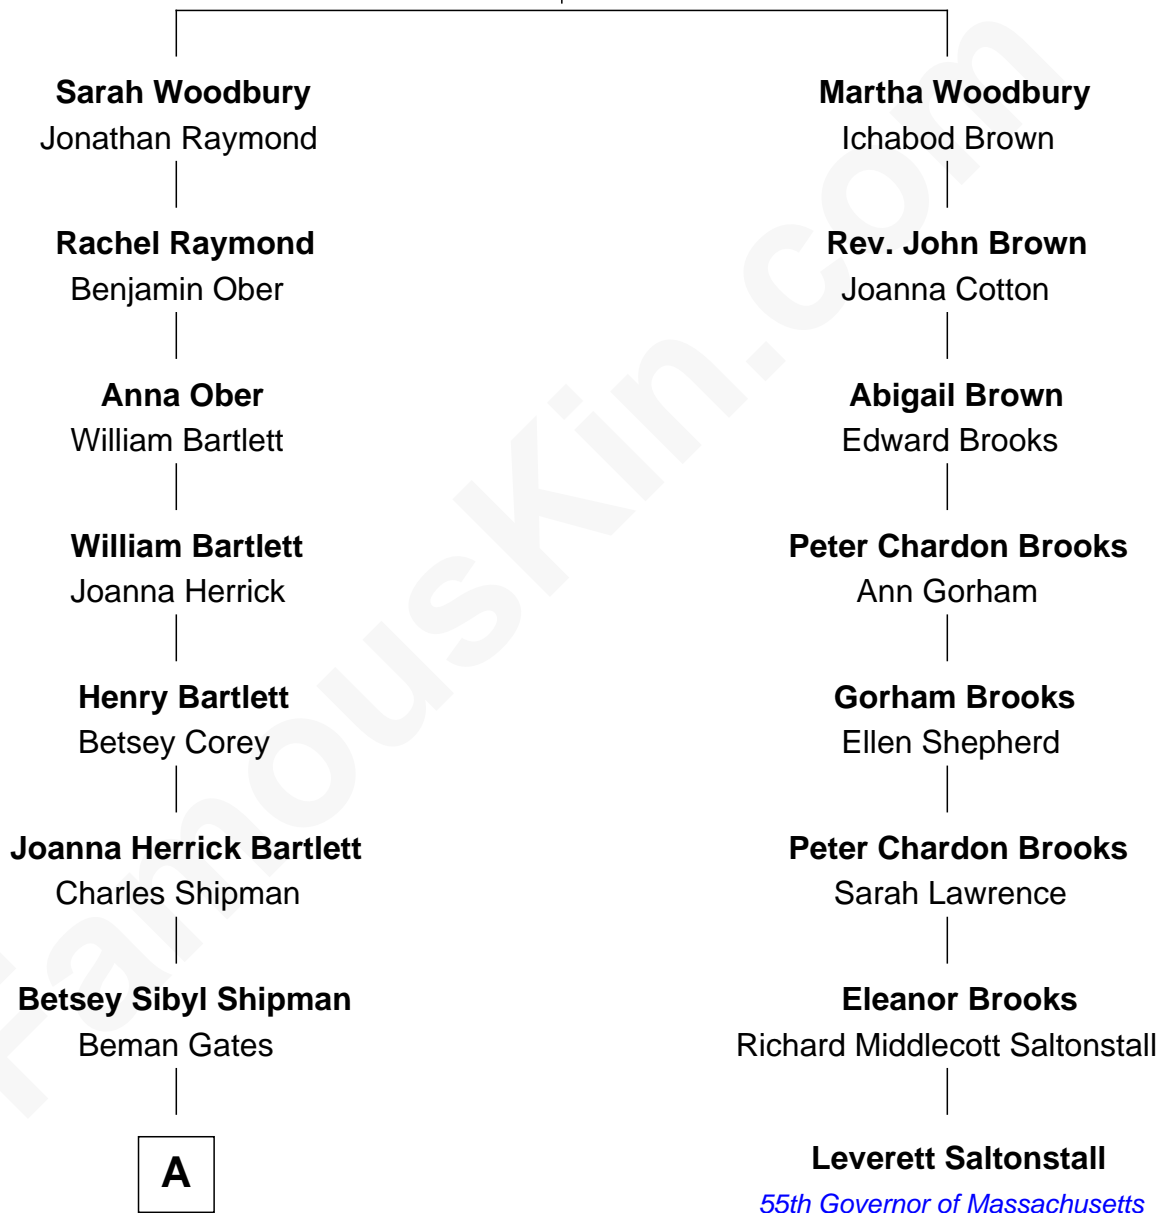

# FamousKin.com Relationship Chart of

**Charles Dawes**

*30th U.S. Vice-President*

7th cousin 1 time removed of

**Leverett Saltonstall**

*55th Governor of Massachusetts*

**Peter Woodbury**

Sarah Dodge

A

—  
**Mary Beman Gates**  
Brig. Gen. Rufus R. Dawes

—  
**Charles Dawes**  
*30th U.S. Vice-President*

FamousKin.com