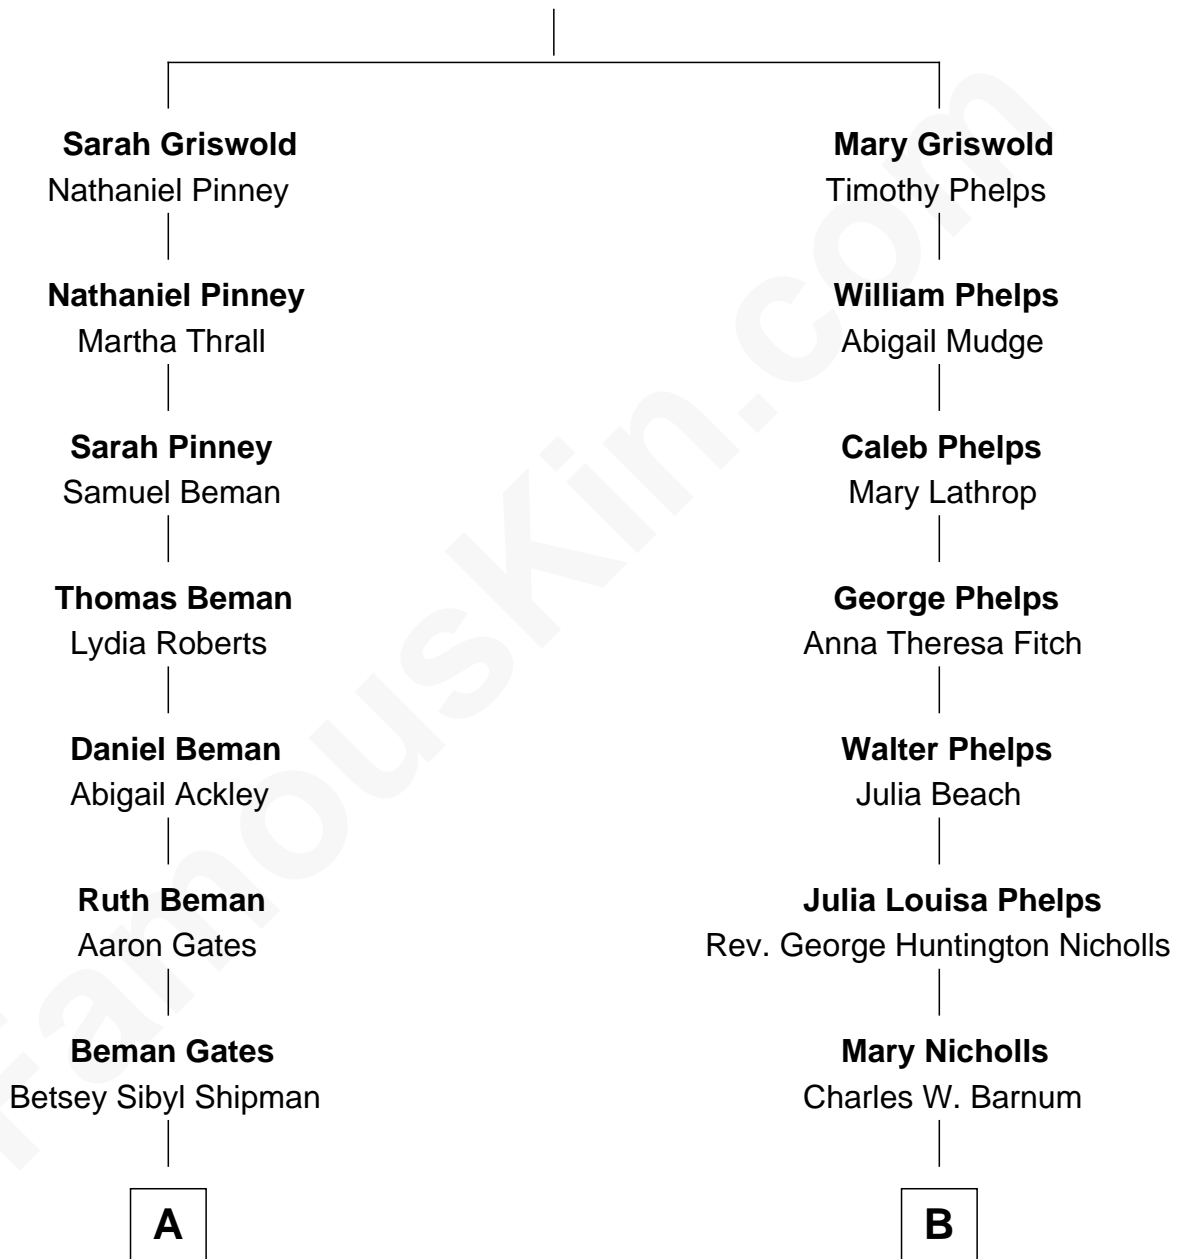

FamousKin.com Relationship Chart of

Charles Dawes

30th U.S. Vice-President

8th cousin 2 times removed of

Treat Williams

TV & Movie Actor

Edward Griswold

Margaret - - - - -

Treat Williams photo by [Philipp Wüst](#) (CC BY SA 3.0 DE)