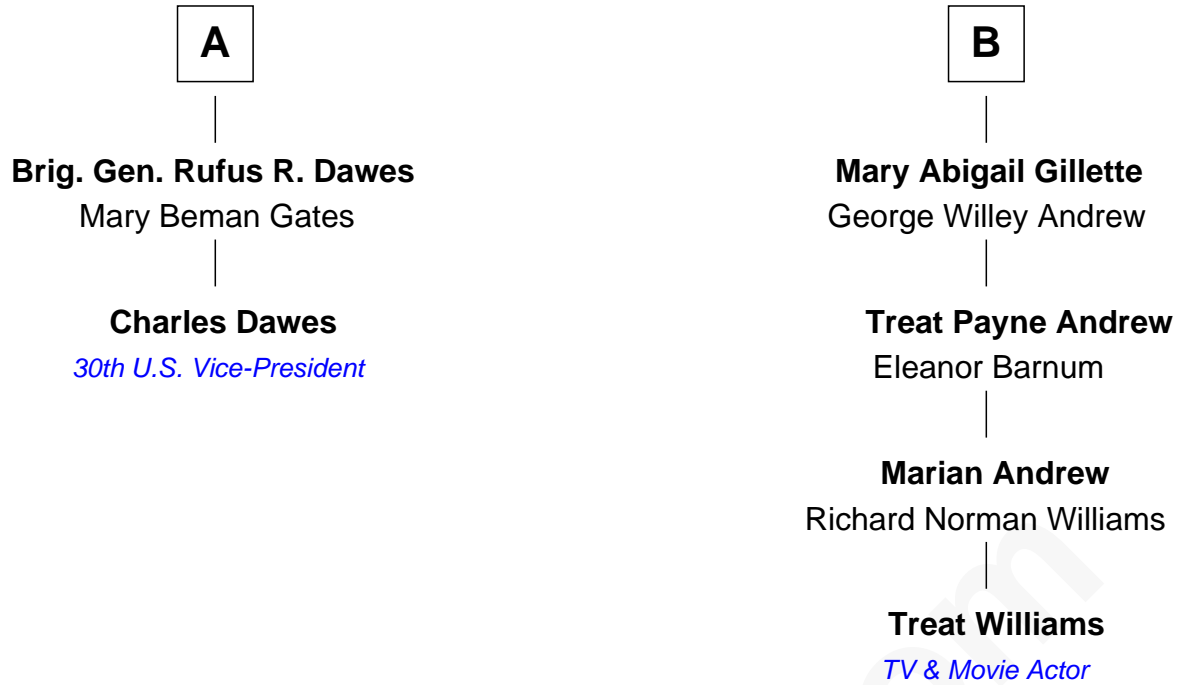

# FamousKin.com Relationship Chart of

**Charles Dawes**

*30th U.S. Vice-President*

8th cousin 2 times removed of

**Treat Williams**

*TV & Movie Actor*

**Thomas Ford**  
Elizabeth Charde

Treat Williams photo by [Philipp Wüst](#) (CC BY SA 3.0 DE)