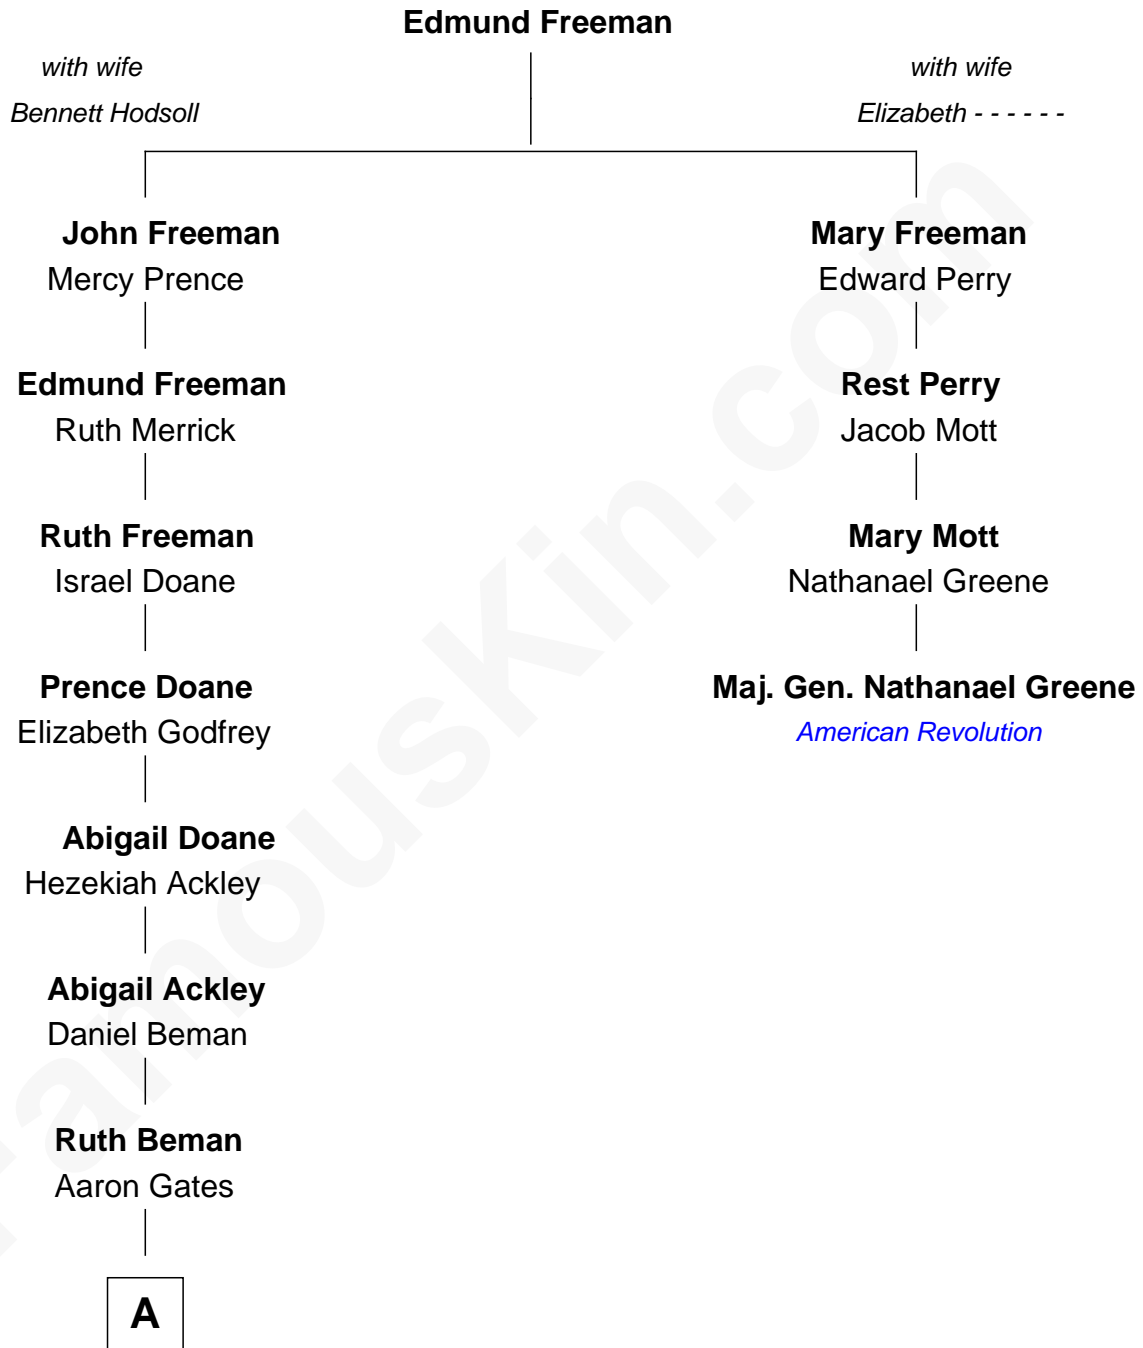

FamousKin.com Relationship Chart of

Charles Dawes

30th U.S. Vice-President

3rd cousin 6 times removed of

Maj. Gen. Nathanael Greene

American Revolution

A

—
Beman Gates
Betsey Sibyl Shipman

—
Mary Beman Gates
Brig. Gen. Rufus R. Dawes

—
Charles Dawes
30th U.S. Vice-President

FamousKin.com