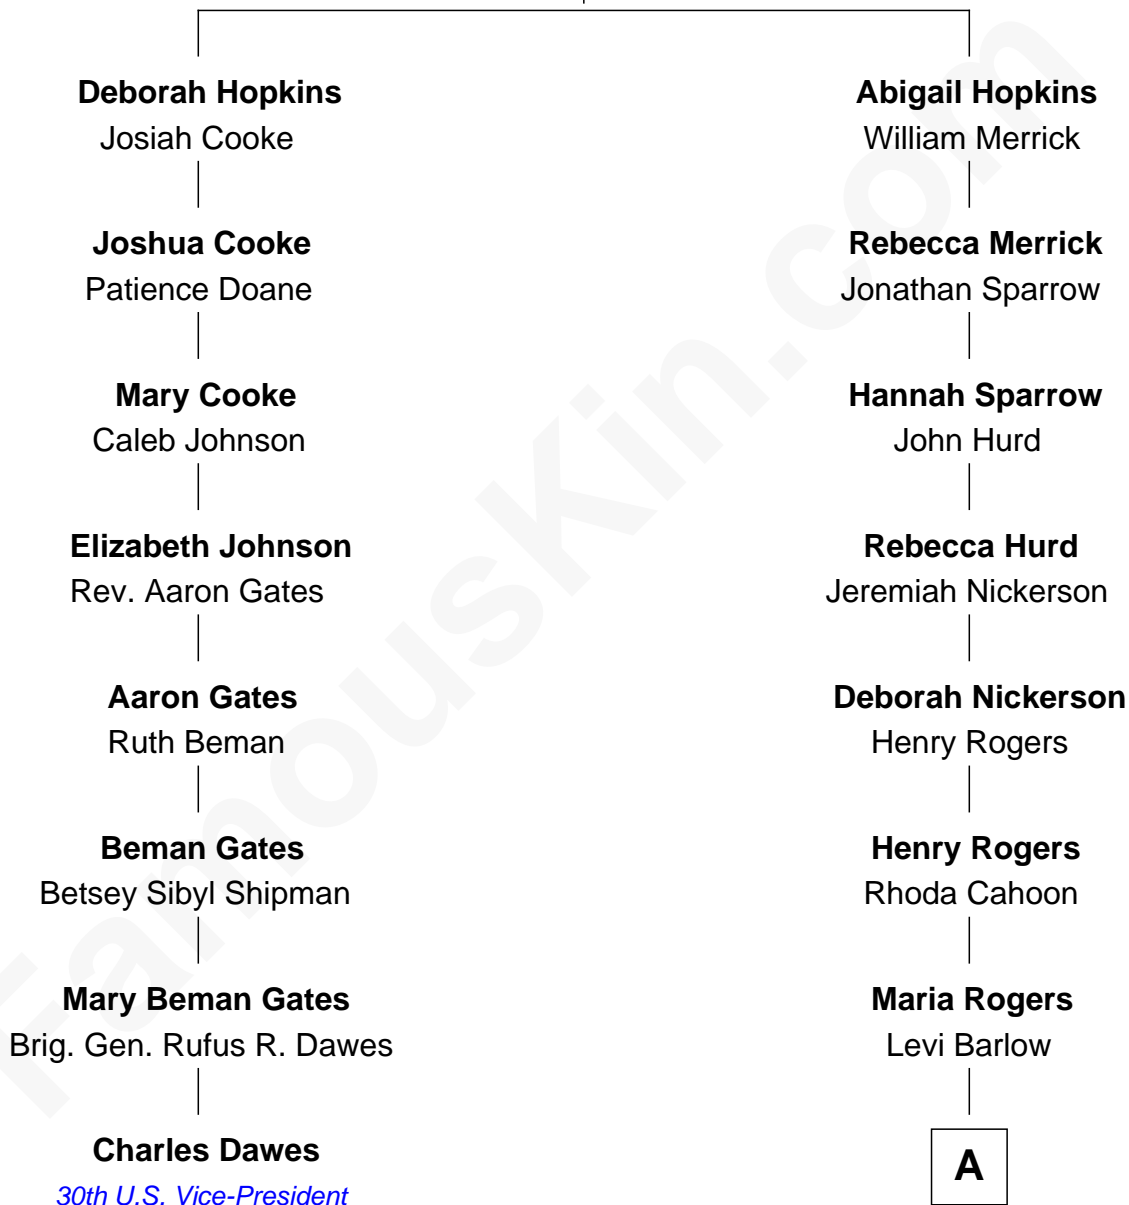

# FamousKin.com Relationship Chart of

**Charles Dawes**

*30th U.S. Vice-President*

7th cousin 4 times removed of

**Don Winslow**

*Author and Screenwriter*

**Giles Hopkins**  
Catherine Whelden

**A**

—  
**Almira Barlow**

William Henry Winslow

—  
**William Leonard Winslow**

Jane McIntosh

—  
**Lloyd Robert Winslow**

Dorothy Grace Dandeno

—  
**Donald Lloyd Winslow**

Ottis Mary Scheuermann