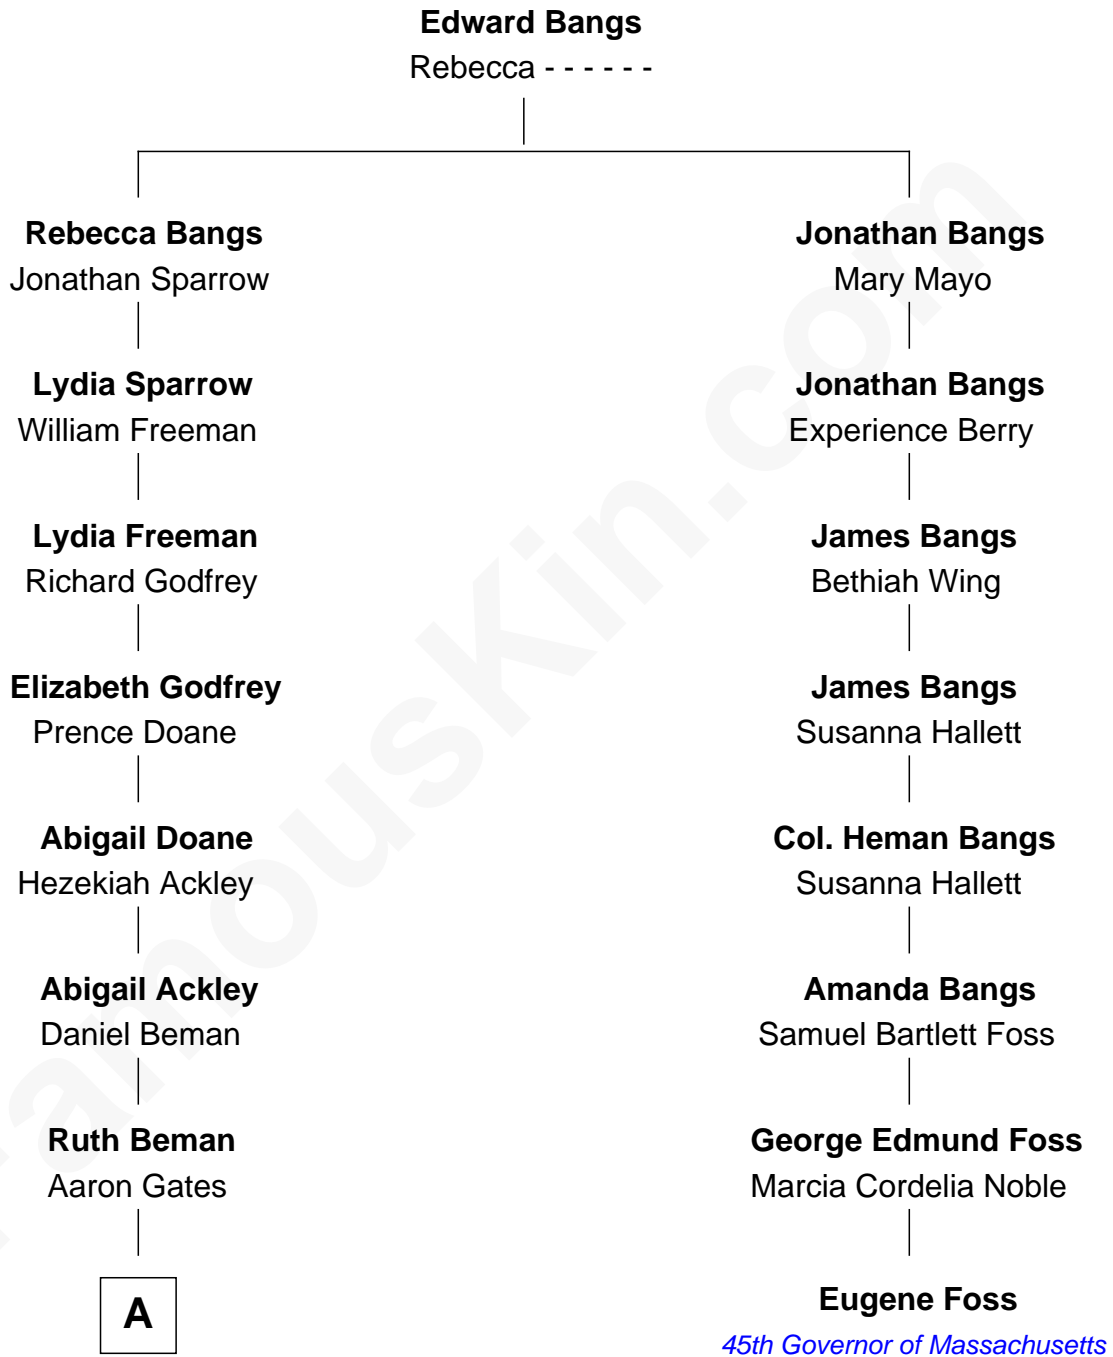

# FamousKin.com Relationship Chart of

**Charles Dawes**

*30th U.S. Vice-President*

7th cousin 2 times removed of

**Eugene Foss**

*45th Governor of Massachusetts*

**A**

—  
**Beman Gates**  
Betsey Sibyl Shipman

—  
**Mary Beman Gates**  
Brig. Gen. Rufus R. Dawes

—  
**Charles Dawes**  
*30th U.S. Vice-President*

FamousKin.com