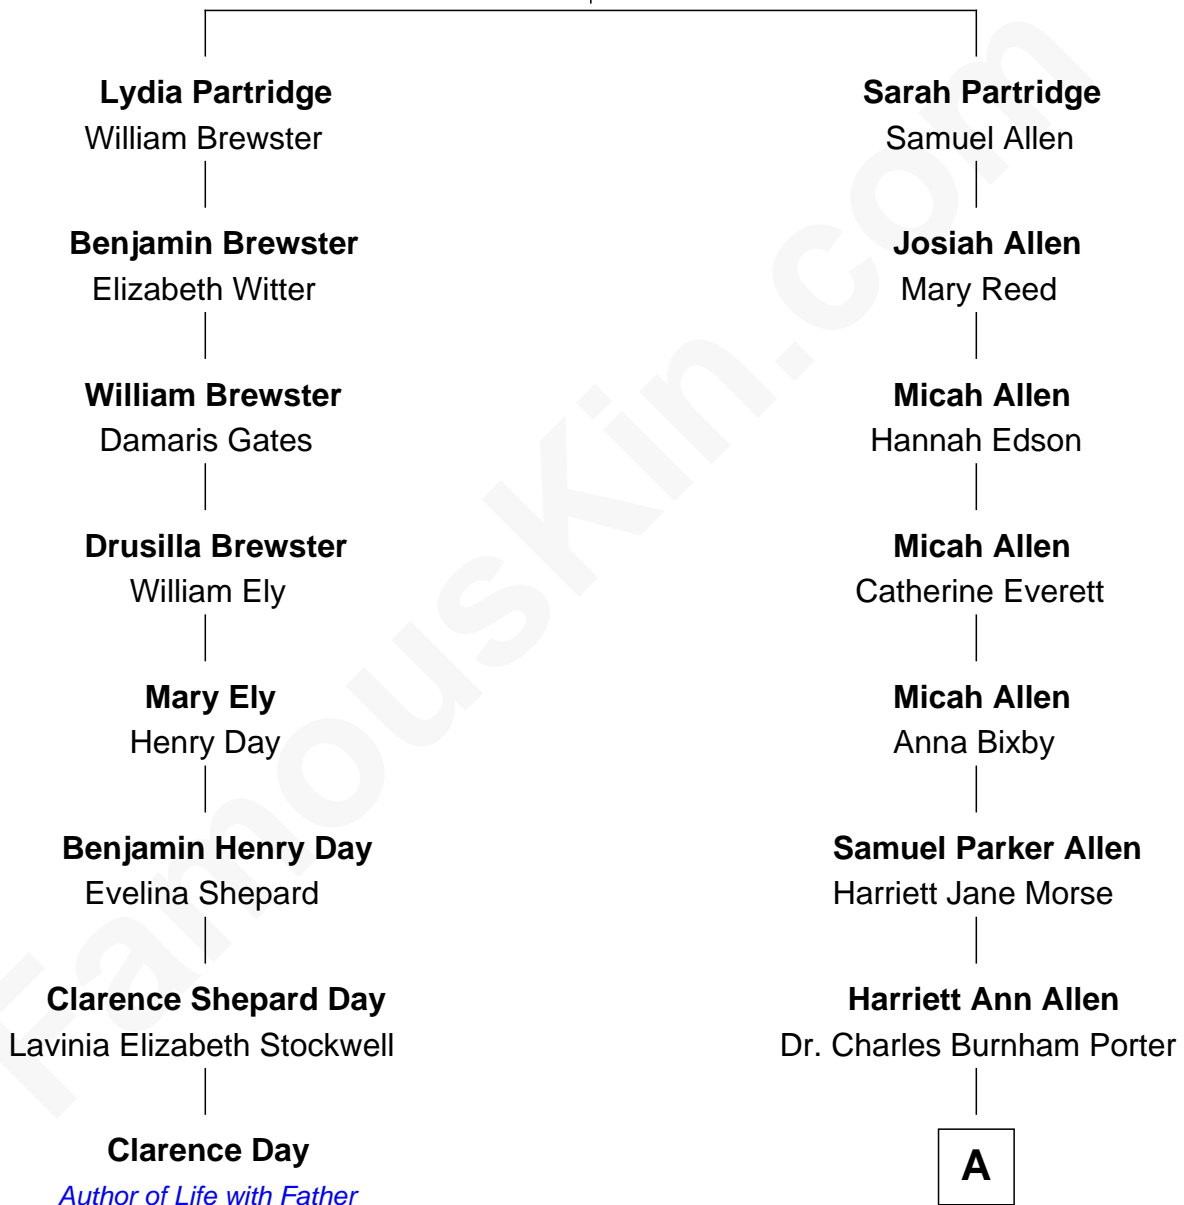

FamousKin.com Relationship Chart of

Clarence Day

Author of Life with Father

7th cousin 2 times removed of

Story Musgrave

NASA Astronaut

George Partridge

Sarah Tracy

A

—
Edith Elise Porter
Dr. Percy B. Musgrave

—
Percy Musgrave
Marguerite Swann

—
Story Musgrave
NASA Astronaut

FamousKin.com