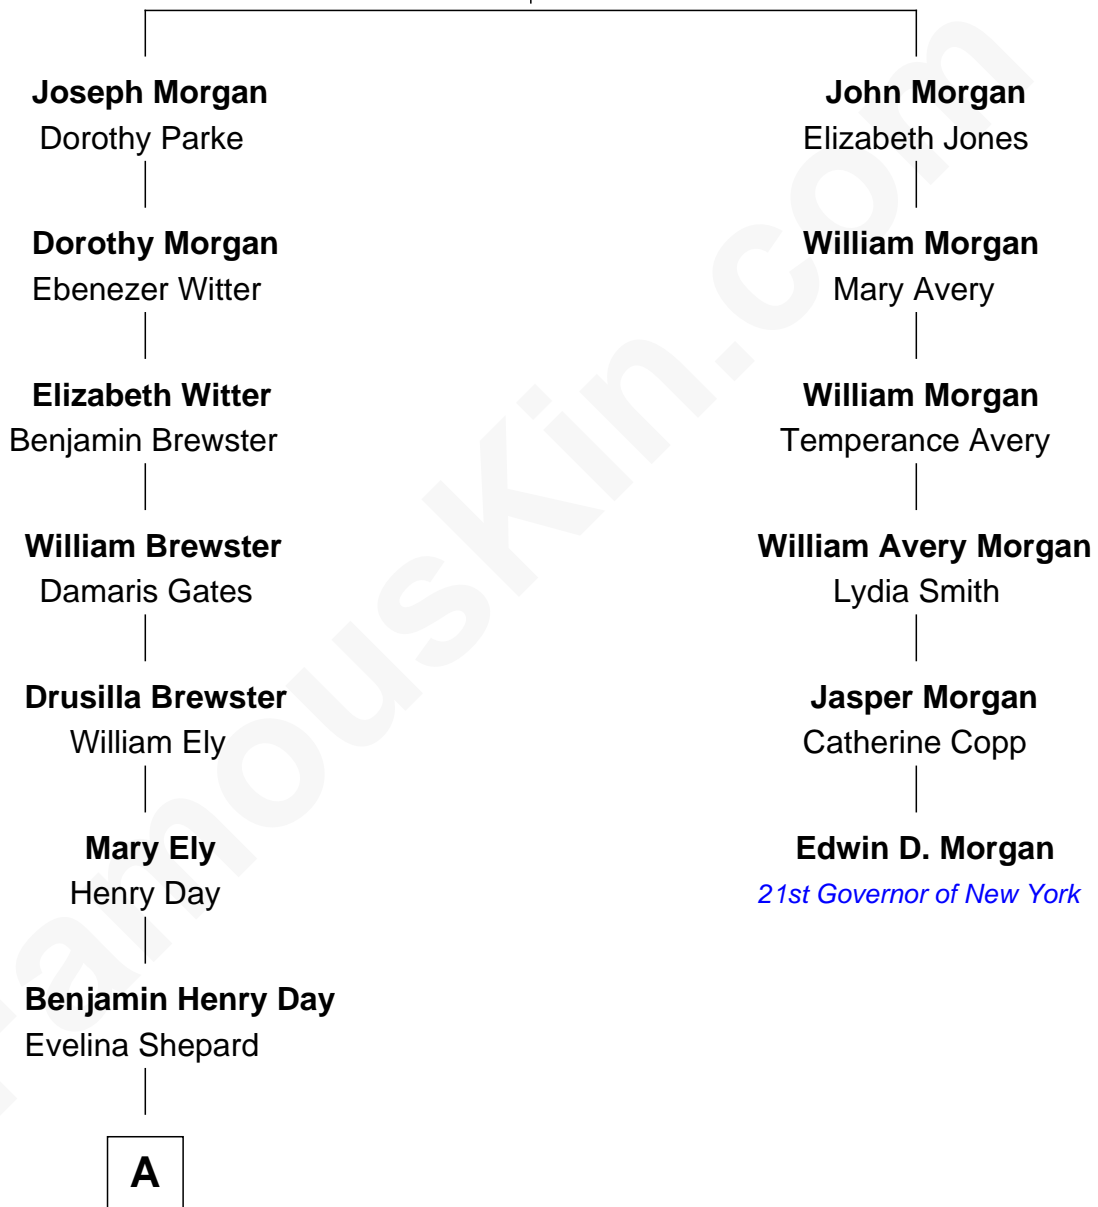

## Relationship Chart of

### Clarence Day

*Author of Life with Father*

5th cousin 3 times removed of

### Edwin D. Morgan

*21st Governor of New York*

**James Morgan**

Margery Hill

A

Clarence Shepard Day  
Lavinia Elizabeth Stockwell

Clarence Day  
*Author of Life with Father*

FamousKin.com