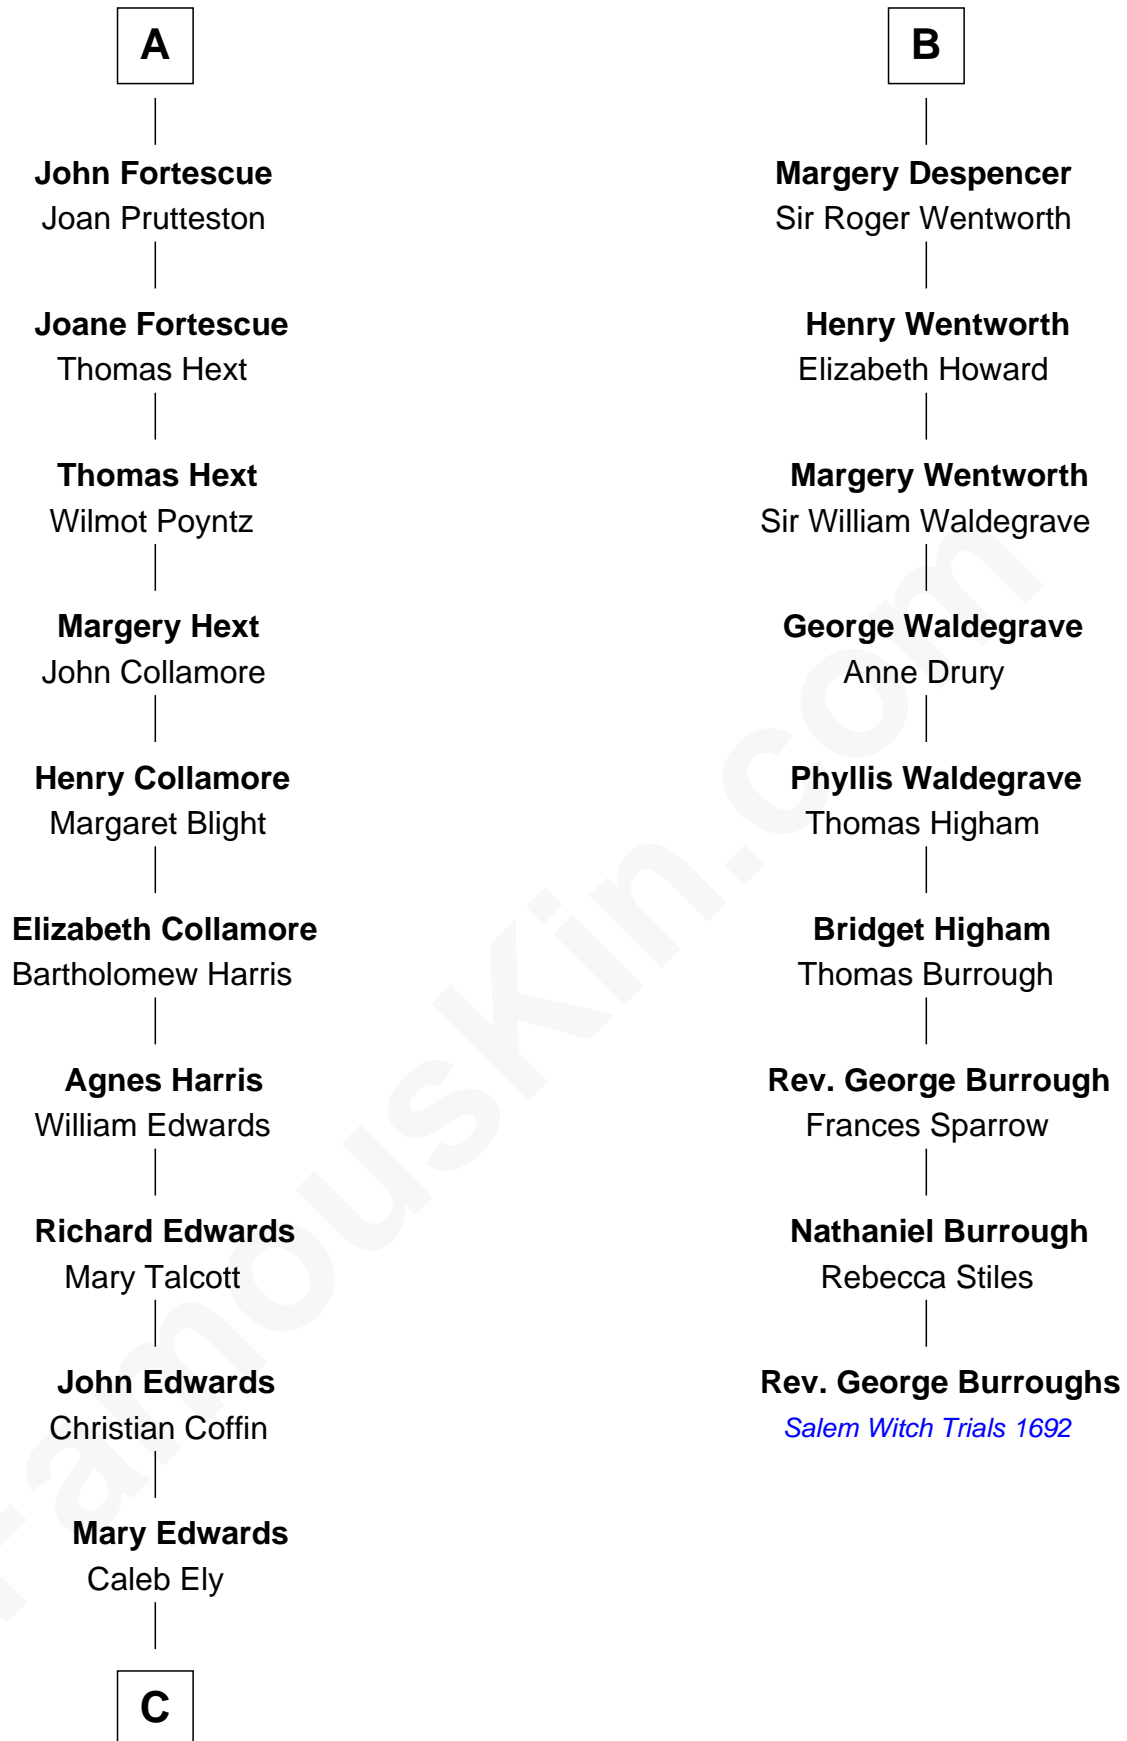

FamousKin.com

Relationship Chart of

Clarence Day

Author of Life with Father

15th cousin 6 times removed of

Rev. George Burroughs

Executed for Witchcraft, Salem 1692

C

William Ely

Drusilla Brewster

Mary Ely

Henry Day

Benjamin Henry Day

Evelina Shepard

Clarence Shepard Day

Lavinia Elizabeth Stockwell