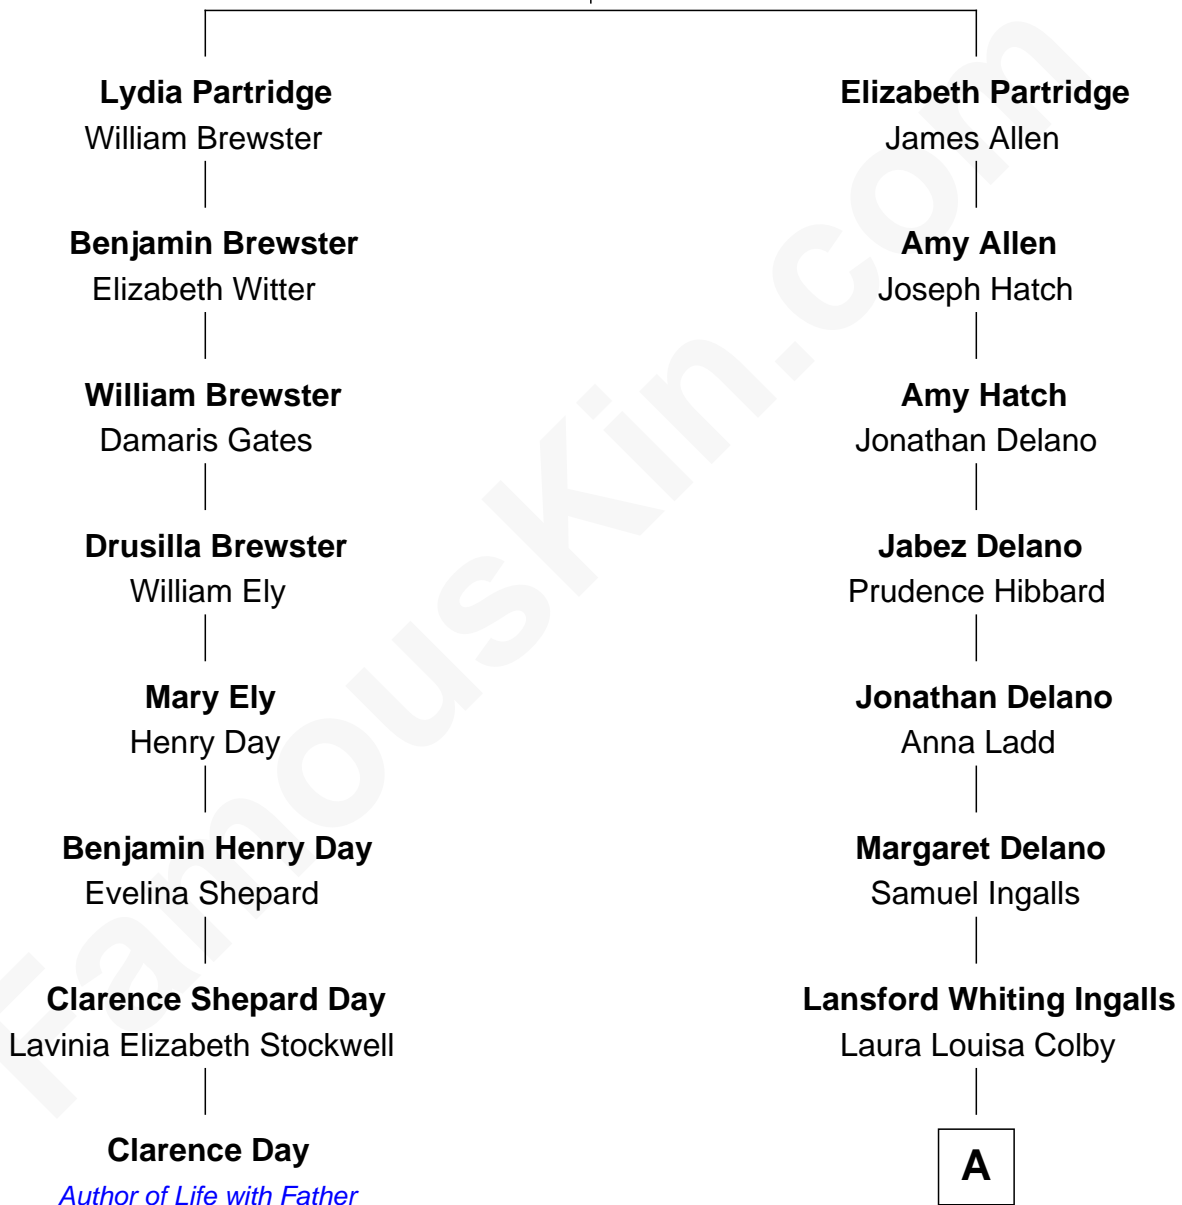

## Relationship Chart of

### Clarence Day

*Author of Life with Father*

7th cousin 1 time removed of

### Laura Ingalls-Wilder

*Author of Little House on the Prairie*

**George Partridge**  
Sarah Tracy

A

Charles Phillip Ingalls

Caroline Lake Quiner

Laura Ingalls-Wilder

*Author of Little House on the Prairie*