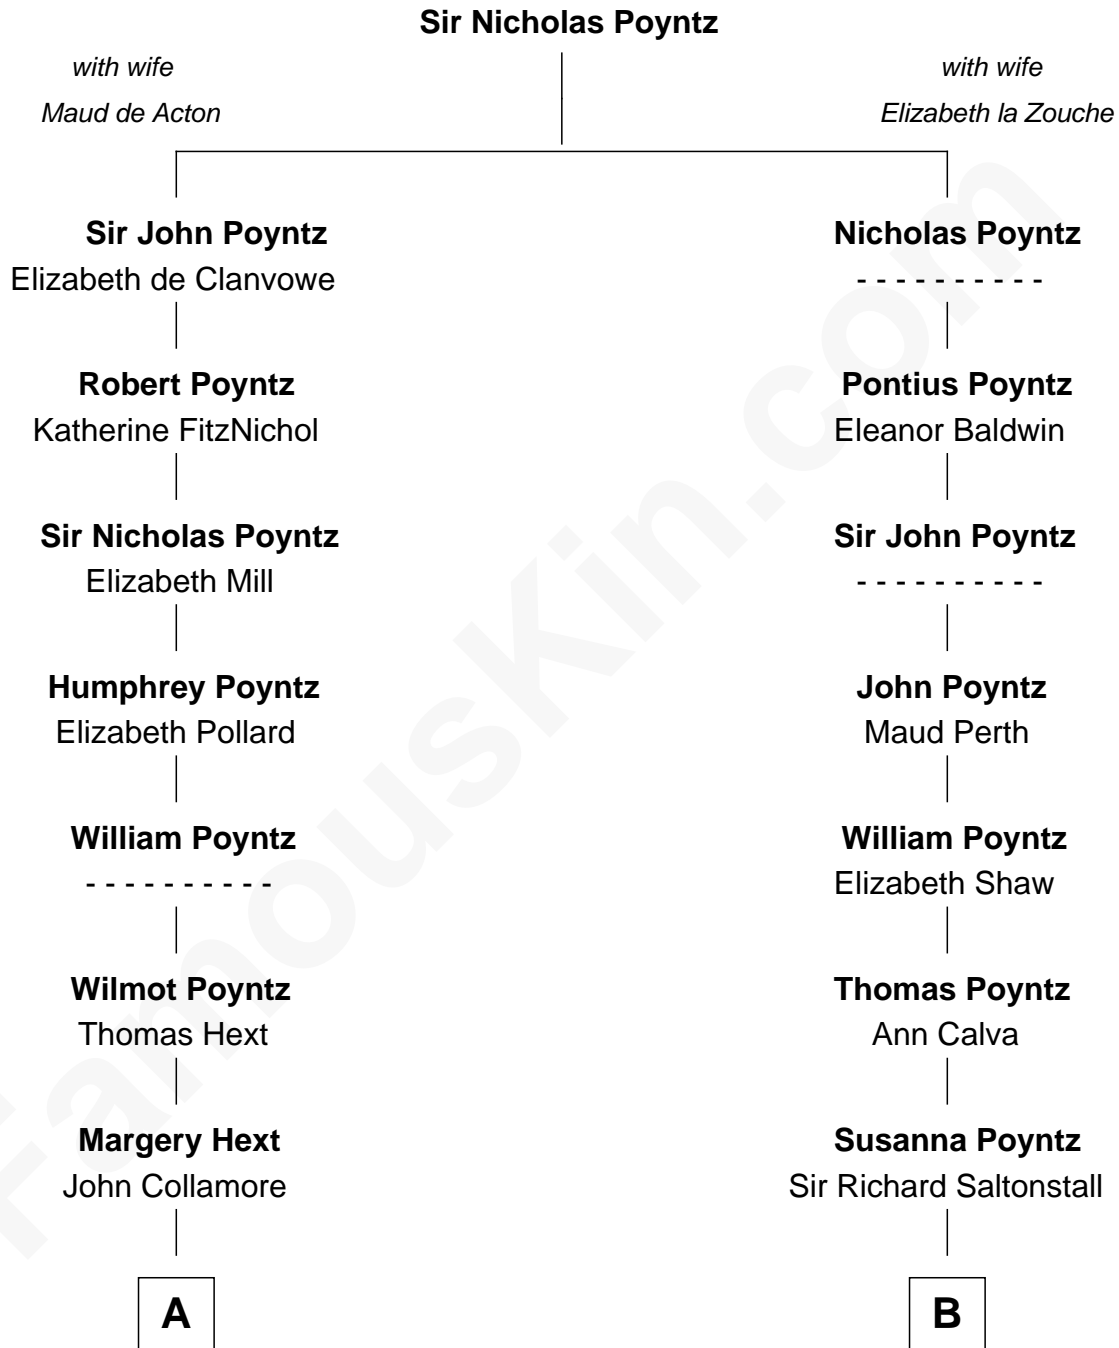

FamousKin.com

Relationship Chart of

Clarence Day

Author of Life with Father

17th cousin 2 times removed of

Truman Capote

Author of In Cold Blood