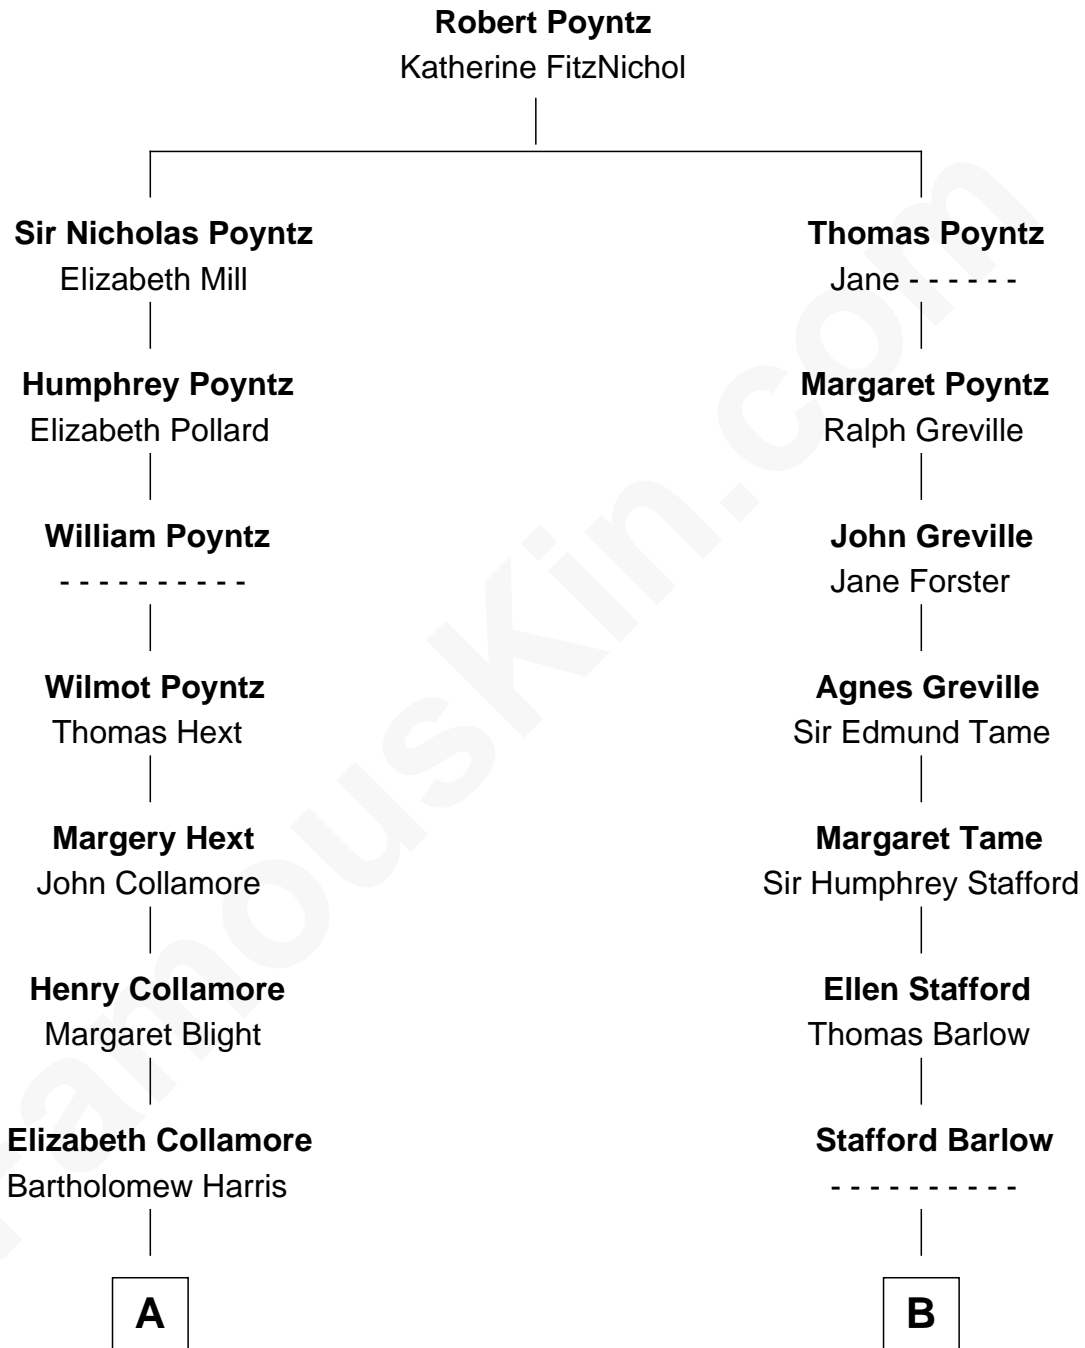

## Relationship Chart of

### Clarence Day

*Author of Life with Father*

15th cousin 3 times removed of

### Mitt Romney

*70th Governor of Massachusetts*

C

George Wilcken Romney  
Lenore Emily LaFount

Mitt Romney  
*70th Governor of Massachusetts*

FamousKin.com