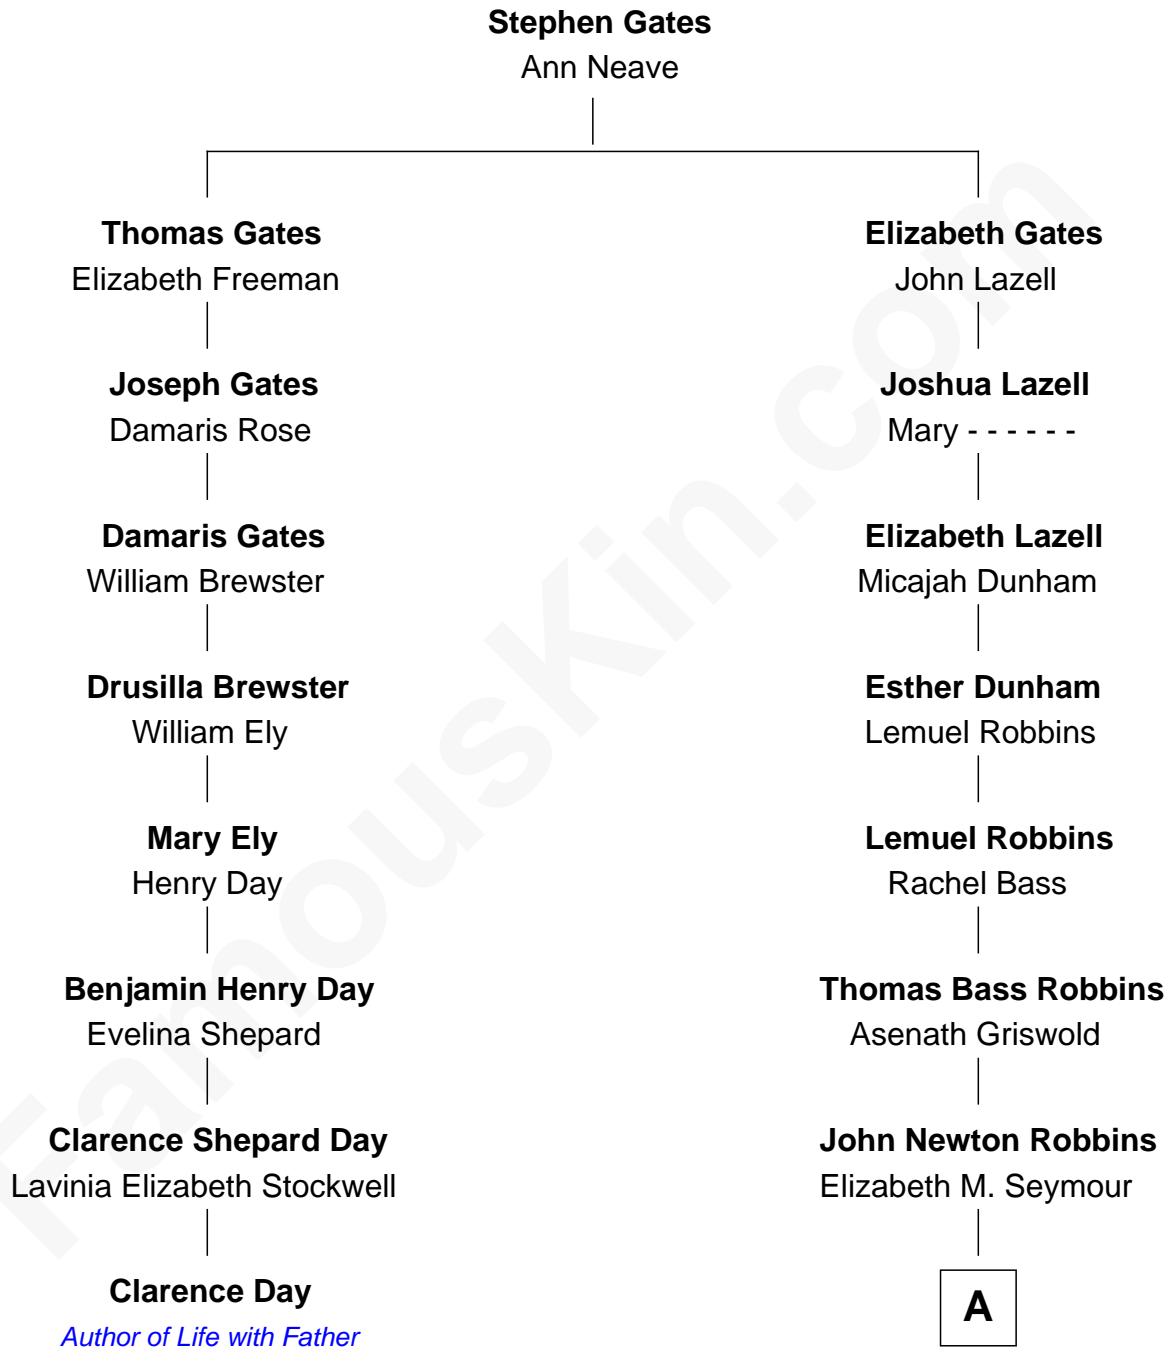

FamousKin.com

Relationship Chart of

Clarence Day

Author of Life with Father

7th cousin 3 times removed of

Nancy (Davis) Reagan

First Lady of President Ronald Reagan

A

Edward N. Robbins

Emily Barnes

John Newell Robbins

Anne Ayers Francis

Kenneth Seymour Robbins

Edith Prescott Lockett

Nancy (Davis) Reagan

First Lady of Ronald Reagan