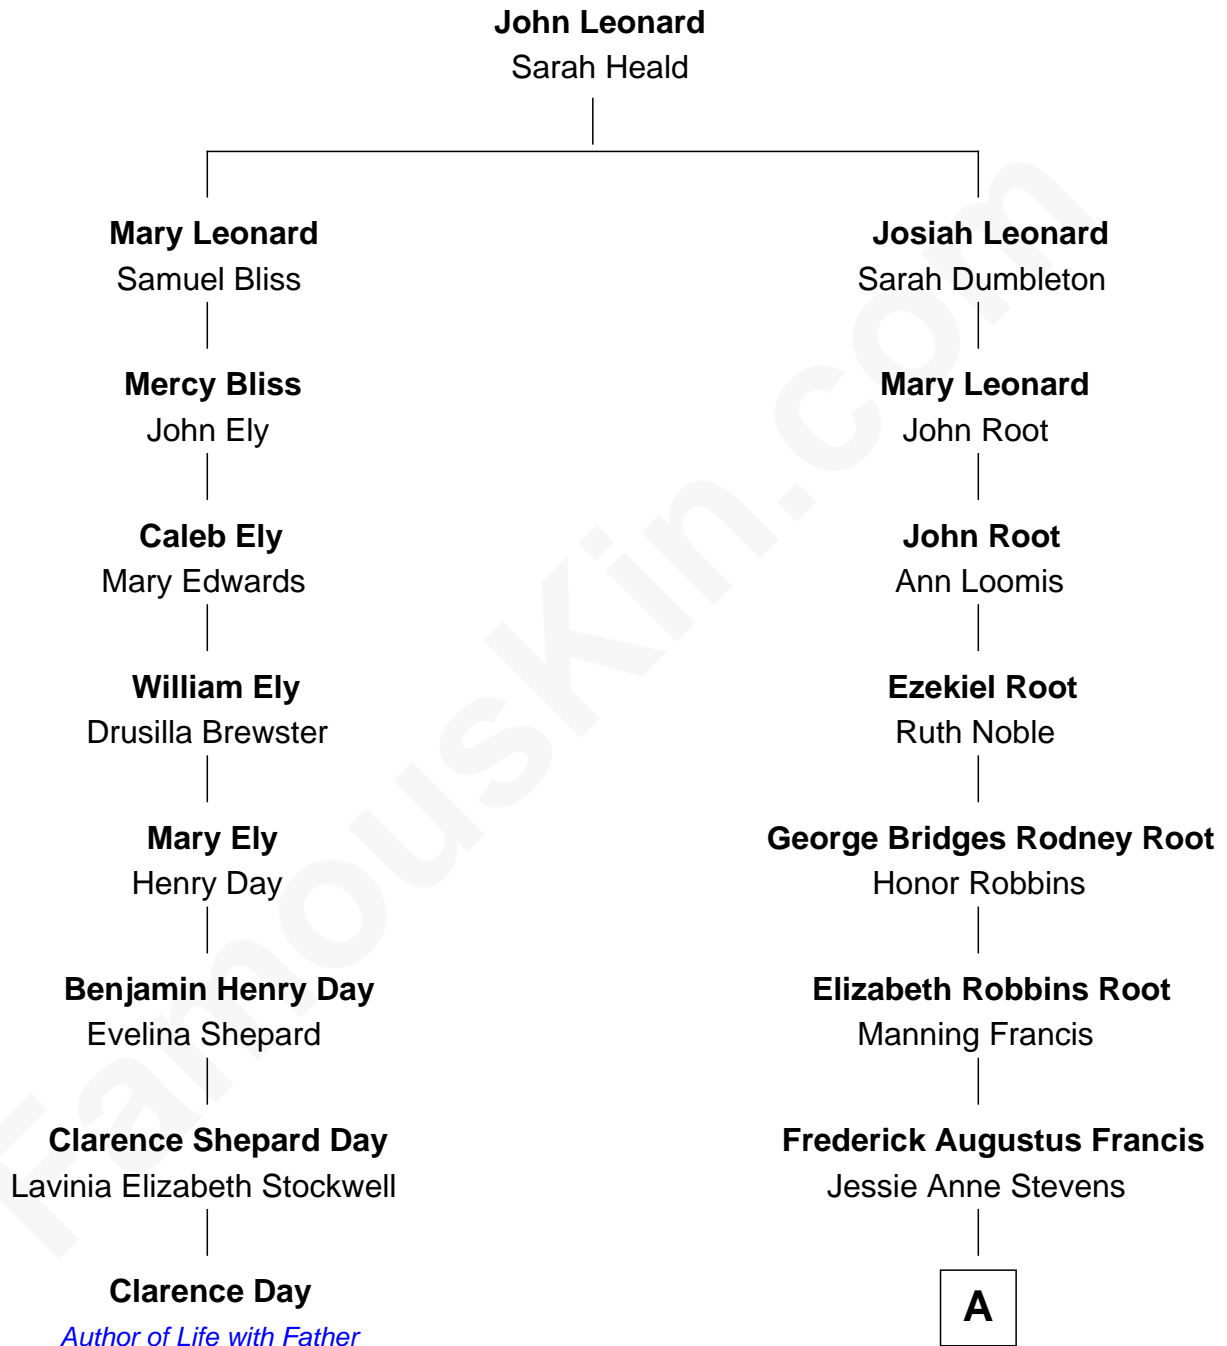

FamousKin.com

Relationship Chart of

Clarence Day

Author of Life with Father

7th cousin 2 times removed of

Nancy (Davis) Reagan

First Lady of President Ronald Reagan

A

Anne Ayers Francis
John Newell Robbins

Kenneth Seymour Robbins
Edith Prescott Lockett

Nancy (Davis) Reagan
First Lady of Ronald Reagan

FamousKin.com