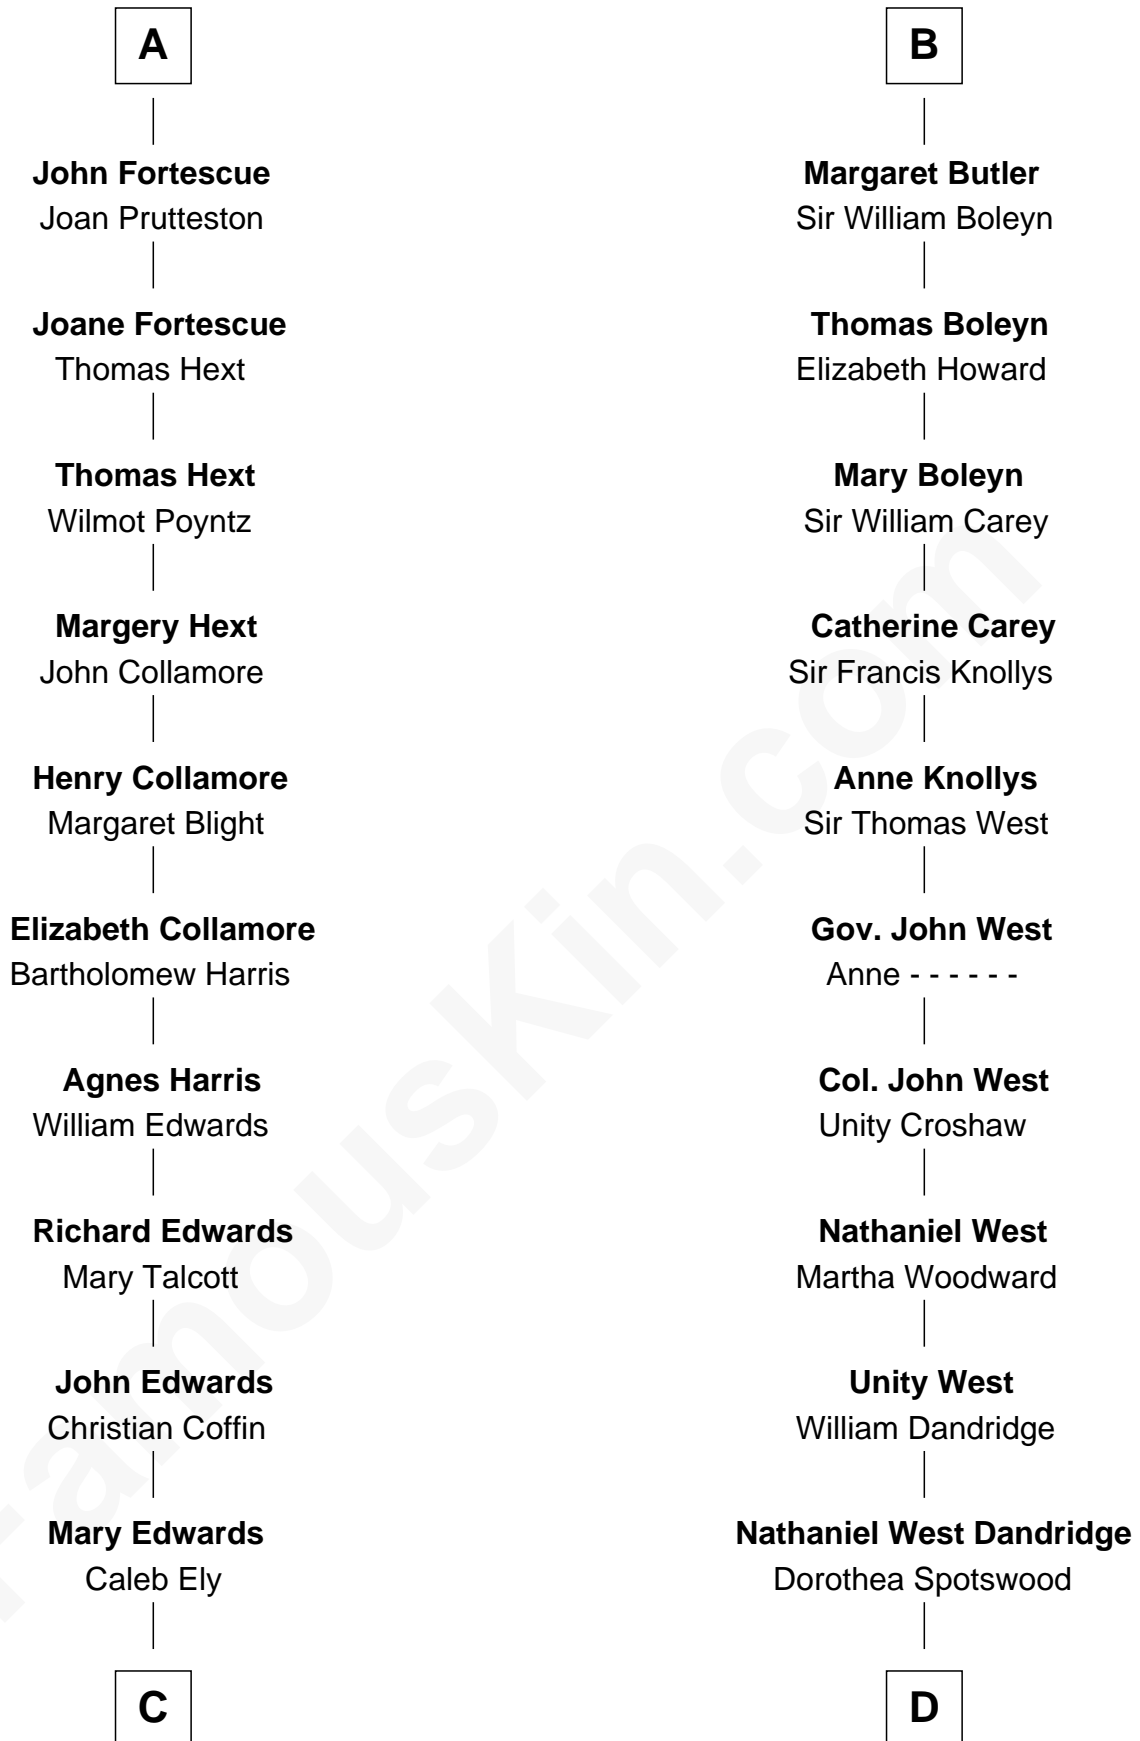

# FamousKin.com Relationship Chart of

**Clarence Day**

*Author of Life with Father*

21st cousin of

**Edith (Bolling) Wilson**

*First Lady of President Woodrow Wilson*

**C**

**William Ely**  
Drusilla Brewster

**Mary Ely**  
Henry Day

**Benjamin Henry Day**  
Evelina Shepard

**Clarence Shepard Day**  
Lavinia Elizabeth Stockwell

**Clarence Day**  
*Author of Life with Father*

**D**

**Martha Dandridge**  
Archibald Payne

**Catherine Payne**  
Archibald Bolling

**Archibald Bolling**  
Anne E. Wigginton

**William Holcombe Bolling**  
Sarah Spiers White

**Edith (Bolling) Wilson**  
*First Lady of Woodrow Wilson*