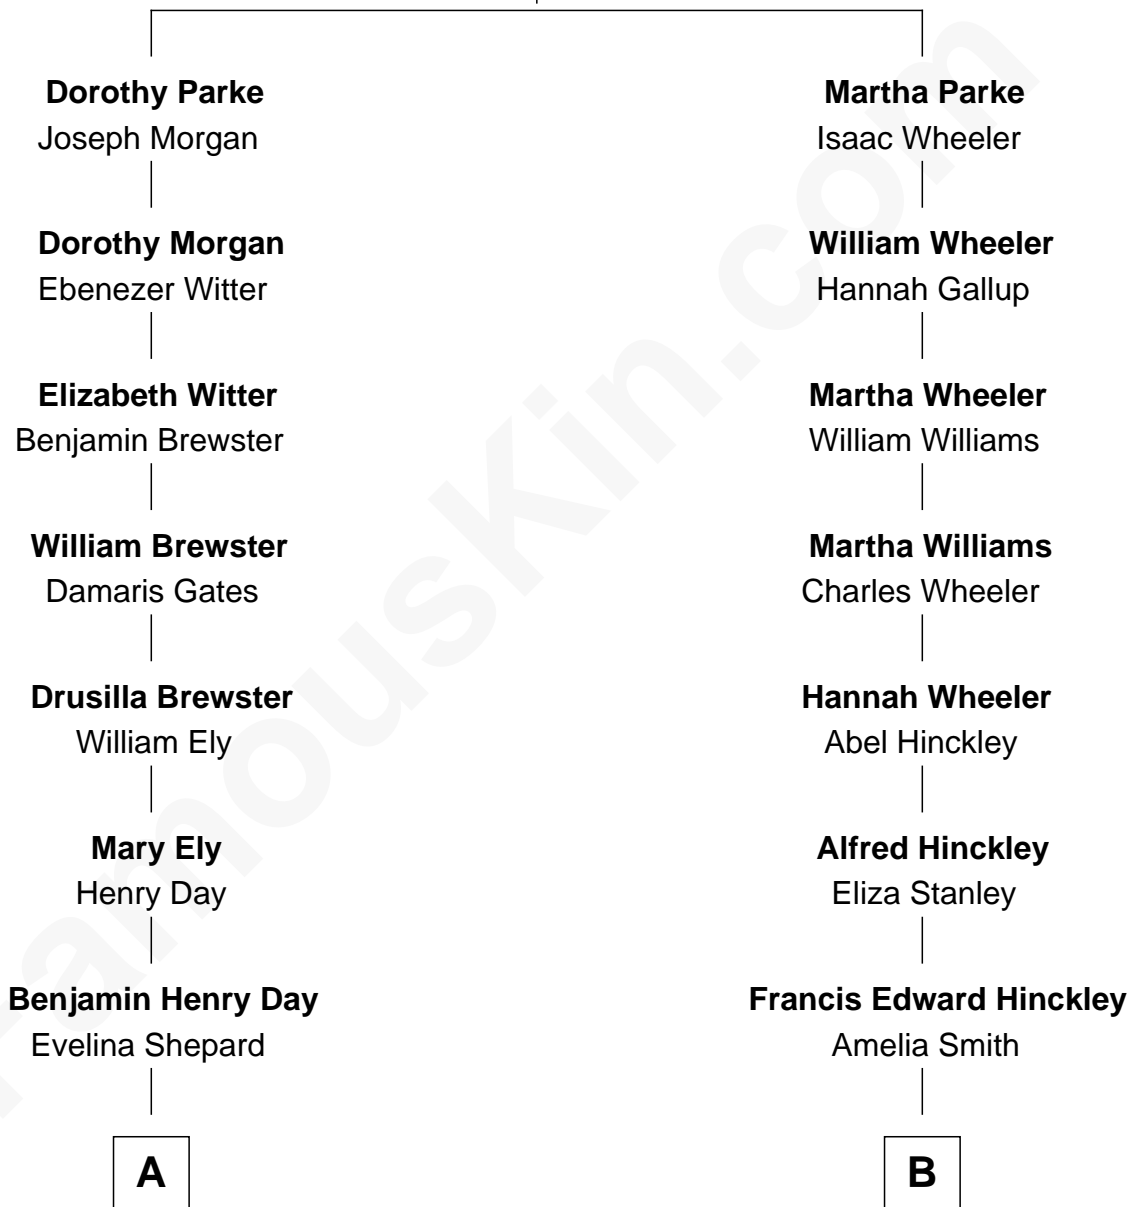

## Relationship Chart of

### Clarence Day

*Author of Life with Father*

8th cousin 1 time removed of

### John Hinckley, Jr.

*Shot President Ronald Reagan*

**Thomas Parke**  
Dorothy Thompson

**A**

**Clarence Shepard Day**  
Lavinia Elizabeth Stockwell

**Clarence Day**  
*Author of [Life with Father](#)*

**B**

**Percival Porter Hinckley**  
Katherine Avilla Warnock

**John Warnock Hinckley**  
Jo Ann Moore

**John Hinckley, Jr.**  
*Shot President [Ronald Reagan](#)*

FamousKin.com