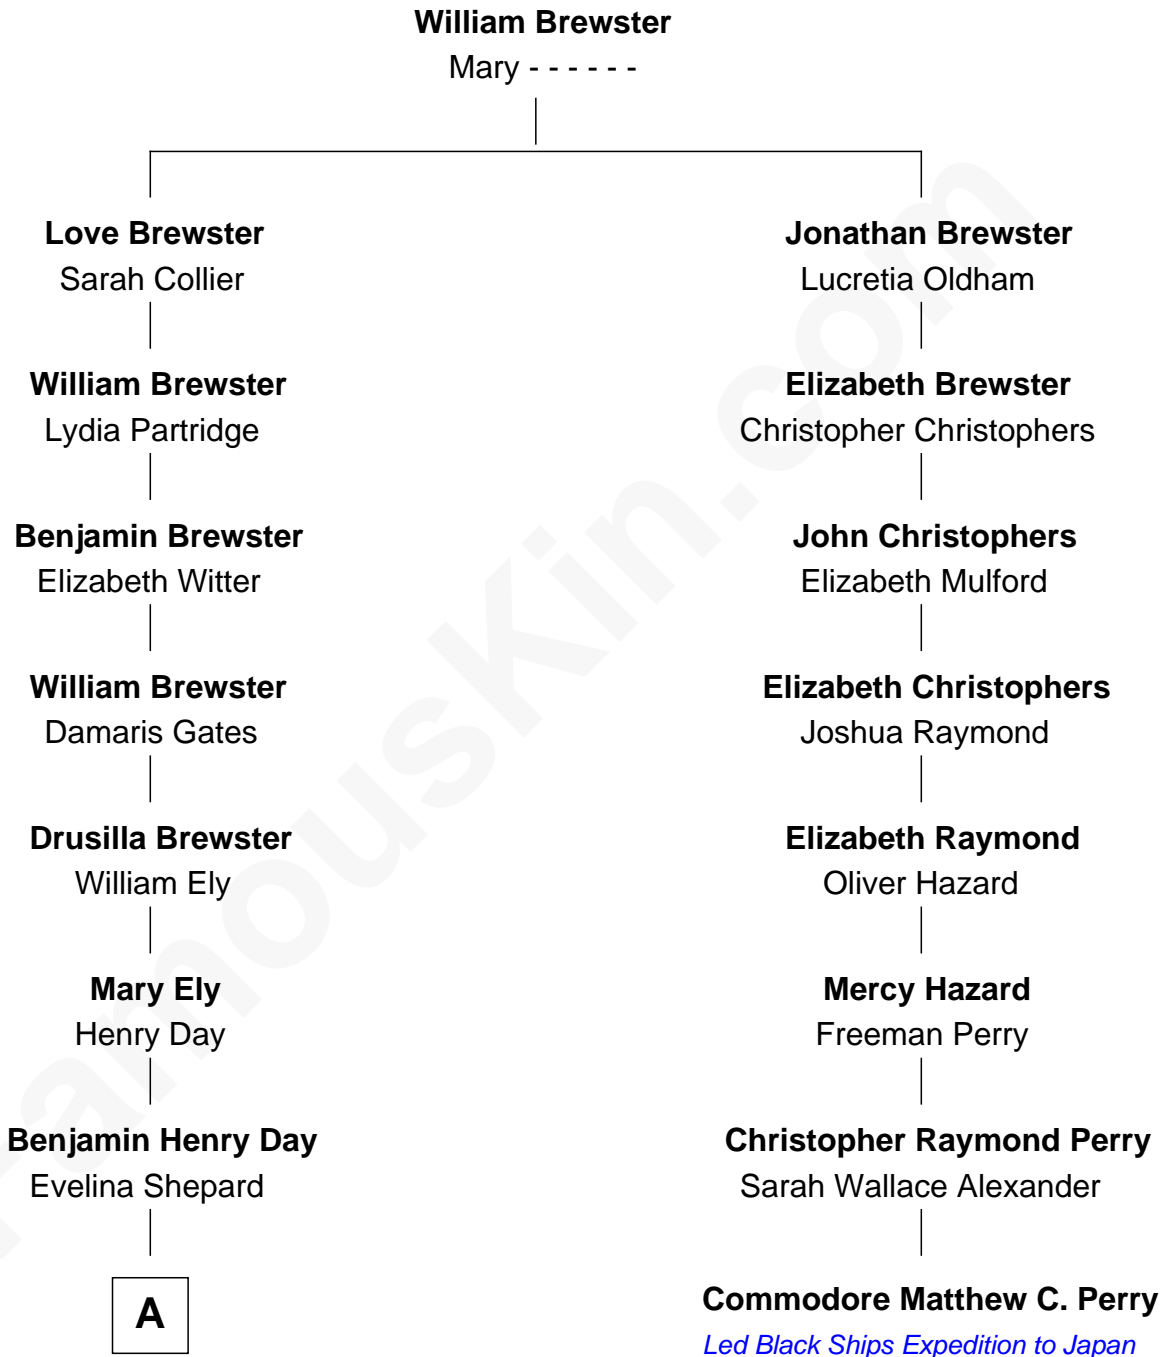

FamousKin.com

Relationship Chart of

Clarence Day

Author of Life with Father

7th cousin 1 time removed of

Commodore Matthew C. Perry

Led Black Ships Expedition to Japan

A

A

Clarence Shepard Day
Lavinia Elizabeth Stockwell

Clarence Day
Author of Life with Father

FamousKin.com