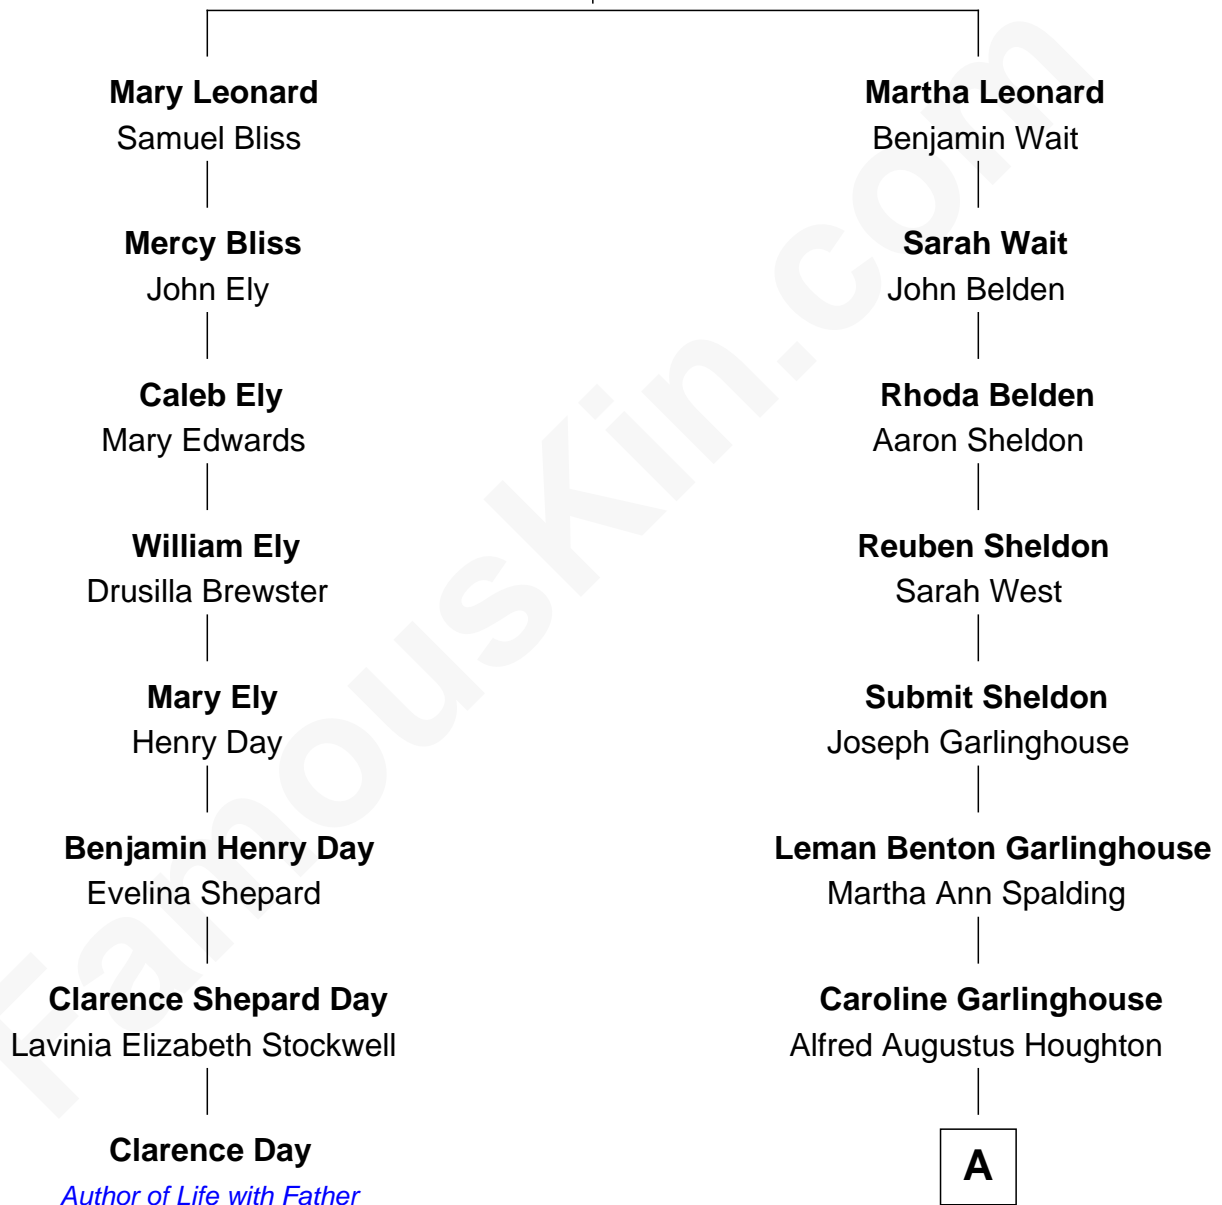

# FamousKin.com Relationship Chart of

**Clarence Day**

*Author of Life with Father*

7th cousin 1 time removed of

**Katharine Hepburn**

*Movie Actress*

**John Leonard**

Sarah Heald

A

|  
**Katharine Martha Houghton**

Thomas Norval Hepburn

|  
**Katharine Hepburn**

*Movie Actress*

FamousKin.com