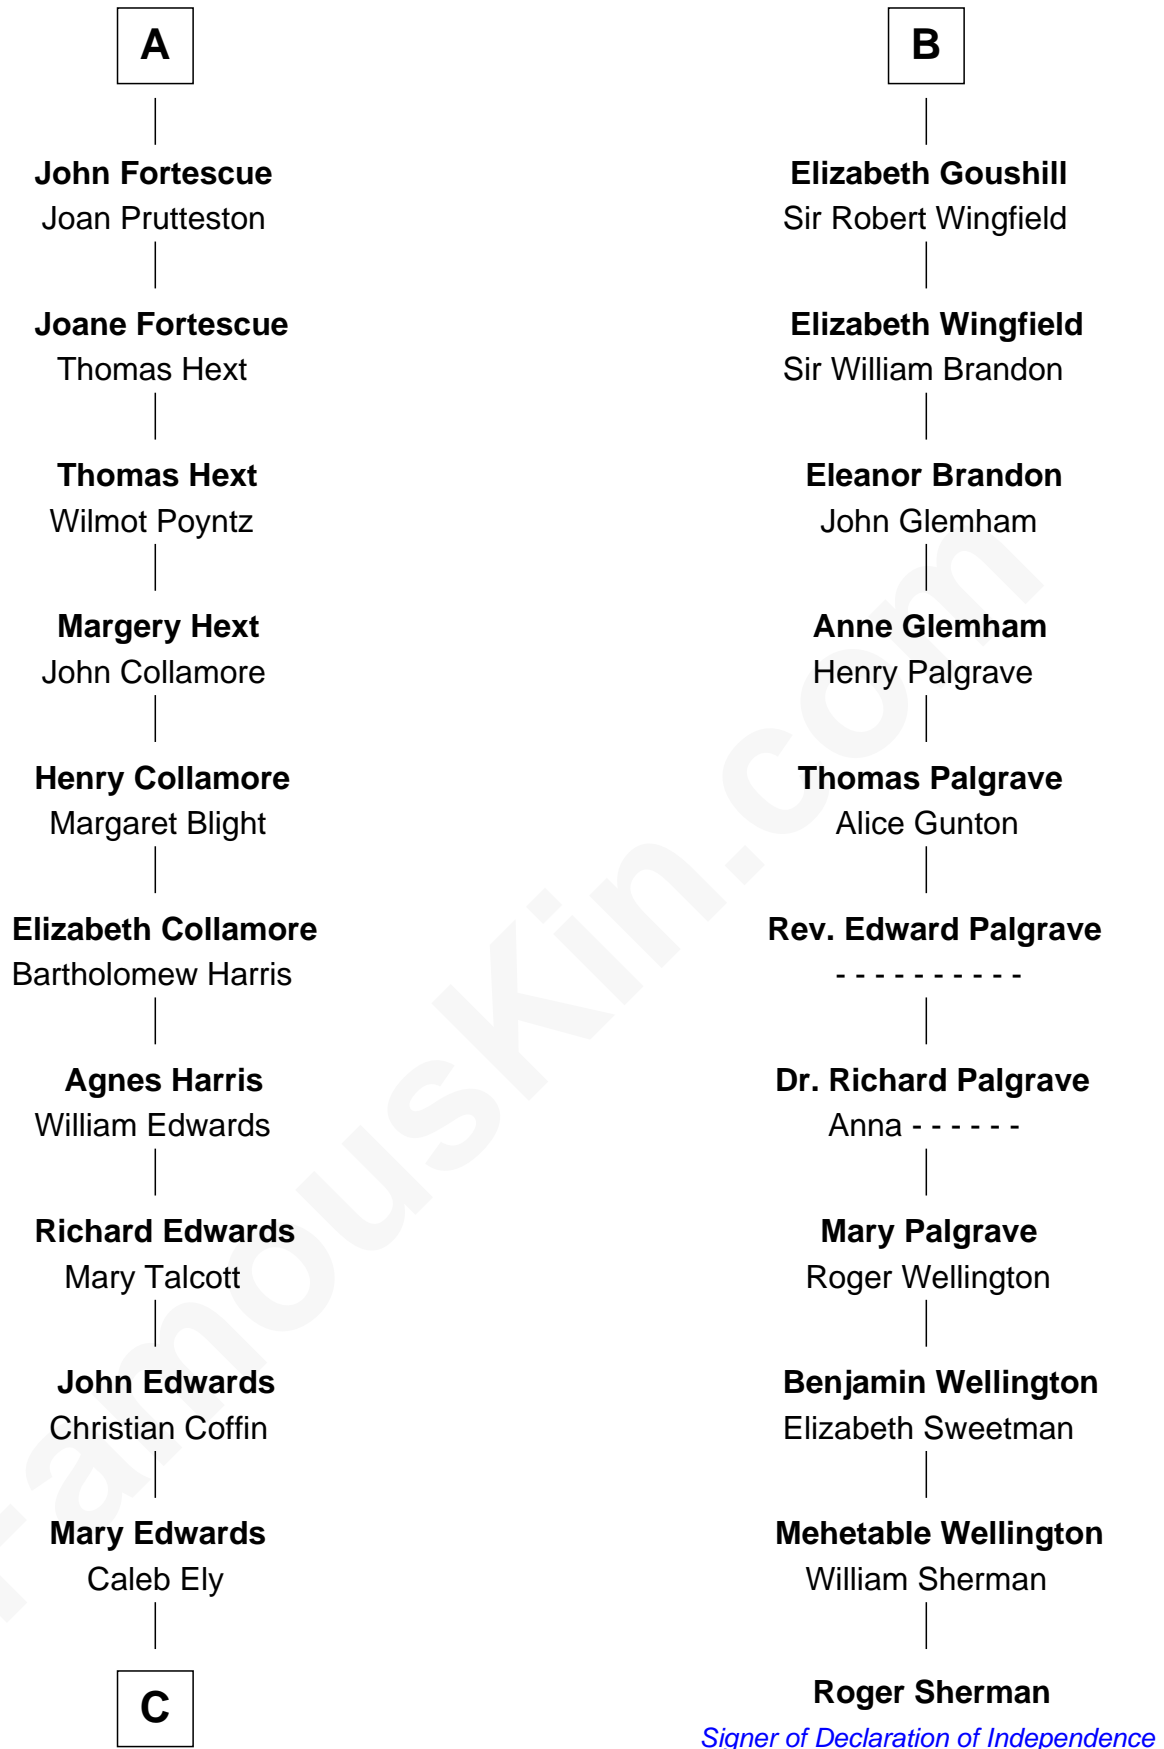

## Relationship Chart of

### Clarence Day

*Author of Life with Father*

17th cousin 4 times removed of

### Roger Sherman

*Signer of the Declaration of Independence*

FamousKin.com