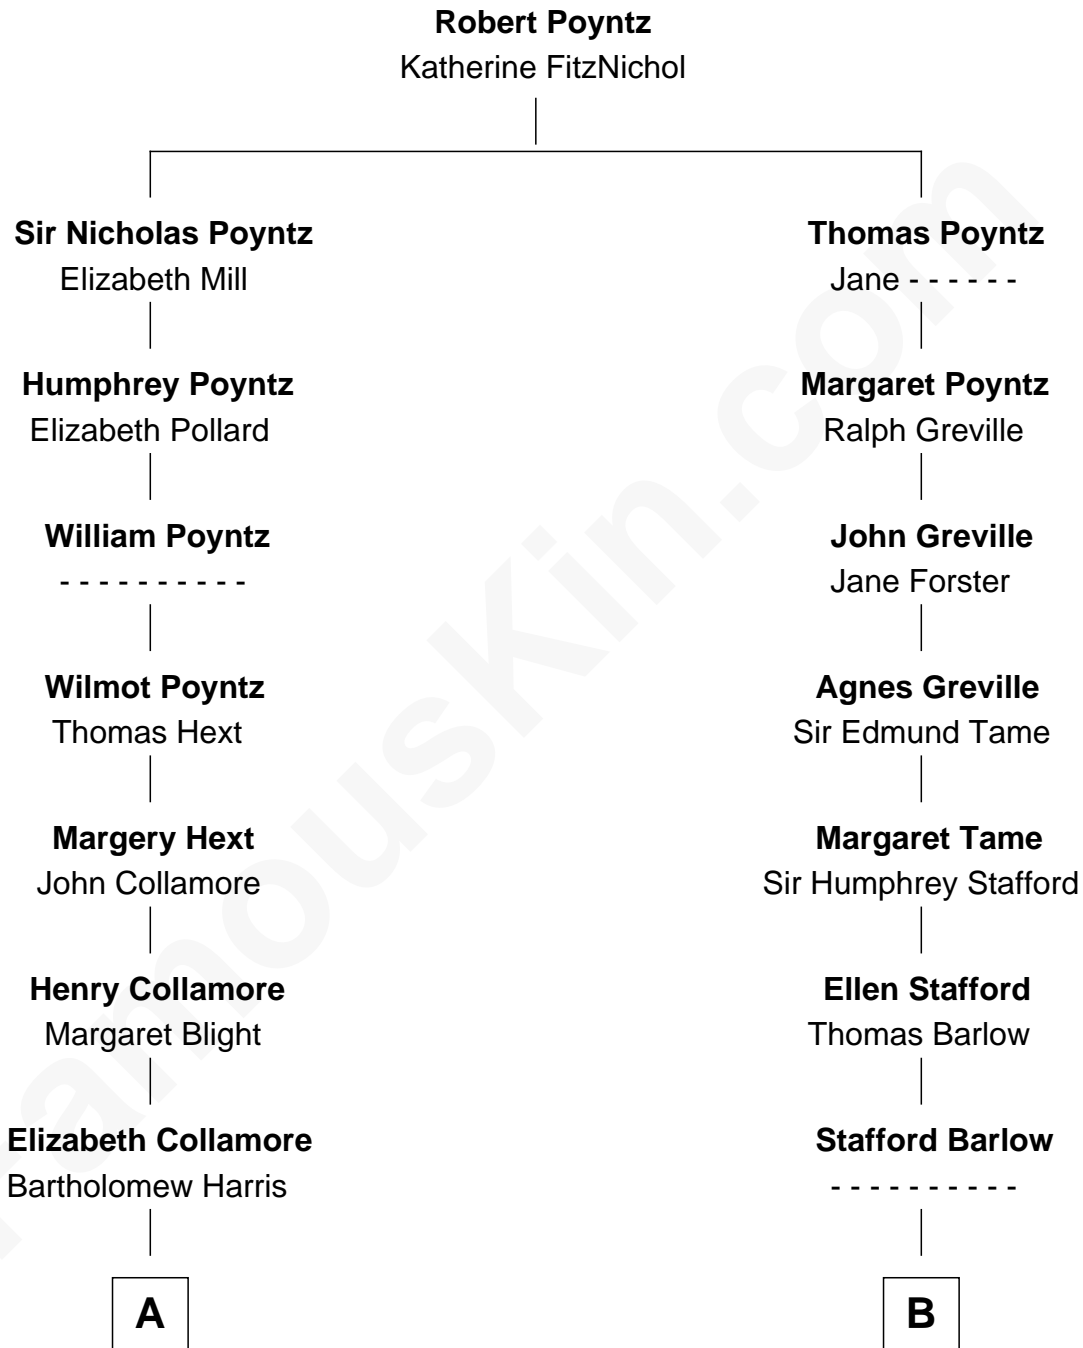

FamousKin.com

Relationship Chart of

Clarence Day

Author of Life with Father

15th cousin 3 times removed of

Kyra Sedgwick

TV and Movie Actress

C

Henry Dwight Sedgwick

Patricia Ann Rosenwald

Kyra Sedgwick

TV and Movie Actress

FamousKin.com