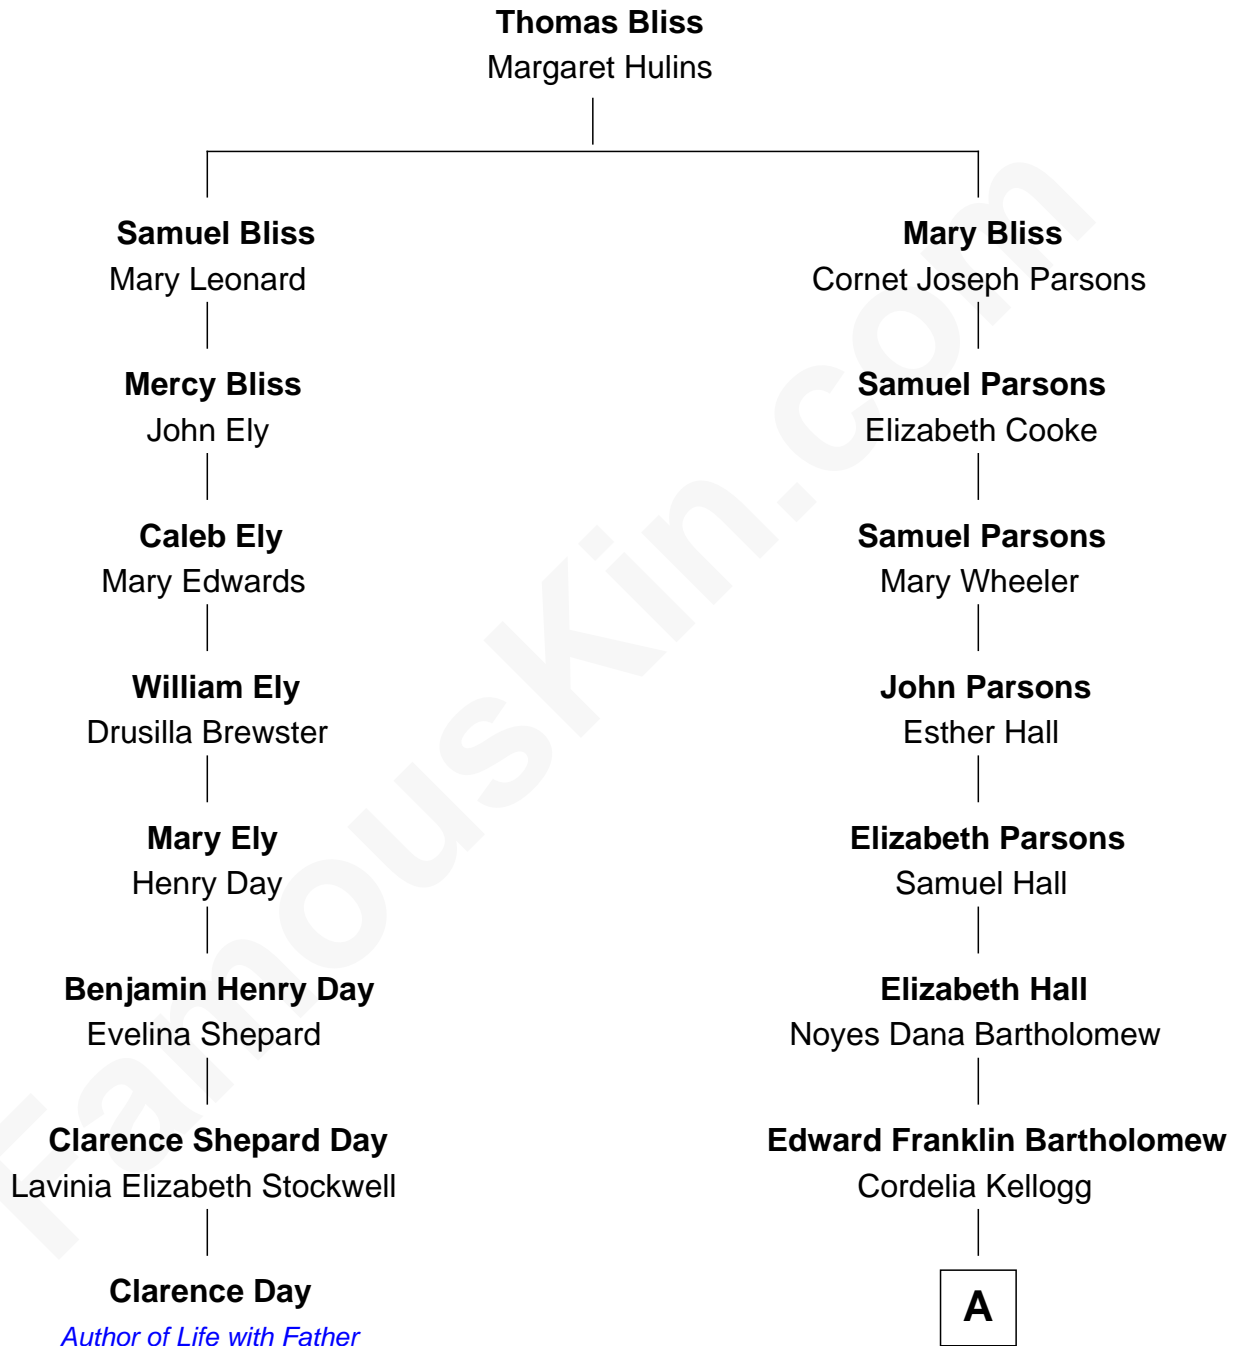

## Relationship Chart of

### Clarence Day

*Author of Life with Father*

7th cousin 3 times removed of

### Clint Eastwood

*TV & Film Actor and Director*

**A**

—  
**Sophia Aurelia Bartholomew**

Charles Claude Runner

—  
**Waldo Errol Runner**

Virginia May McClanahan

—  
**Margaret Ruth Runner**