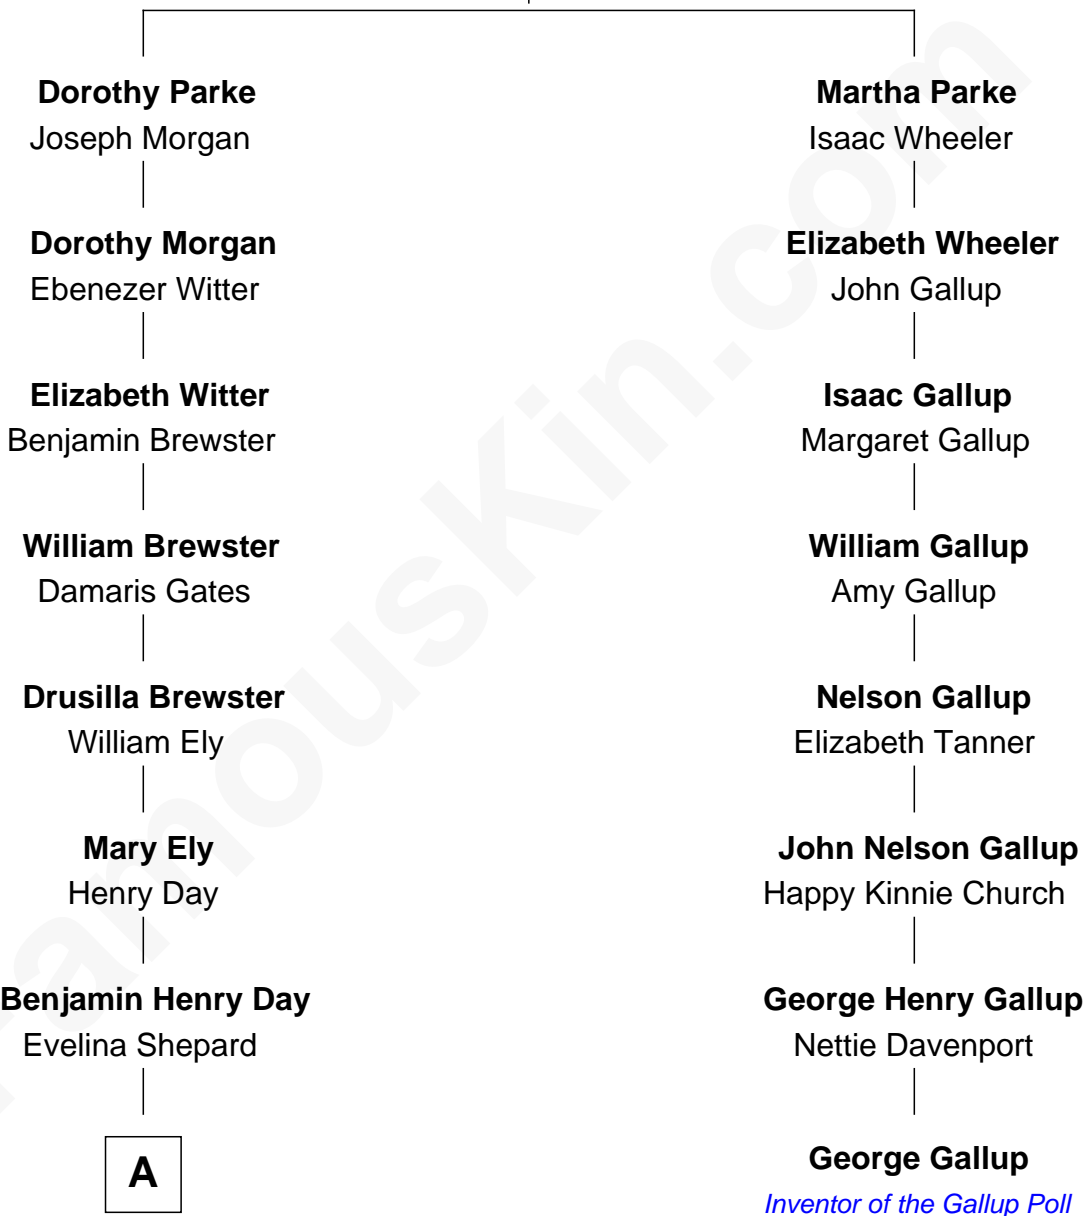

# FamousKin.com Relationship Chart of

**Clarence Day**

*Author of Life with Father*

7th cousin 1 time removed of

**George Gallup**

*Inventor of the Gallup Poll*

**Thomas Parke**  
Dorothy Thompson

A

Clarence Shepard Day  
Lavinia Elizabeth Stockwell

Clarence Day  
*Author of Life with Father*

FamousKin.com