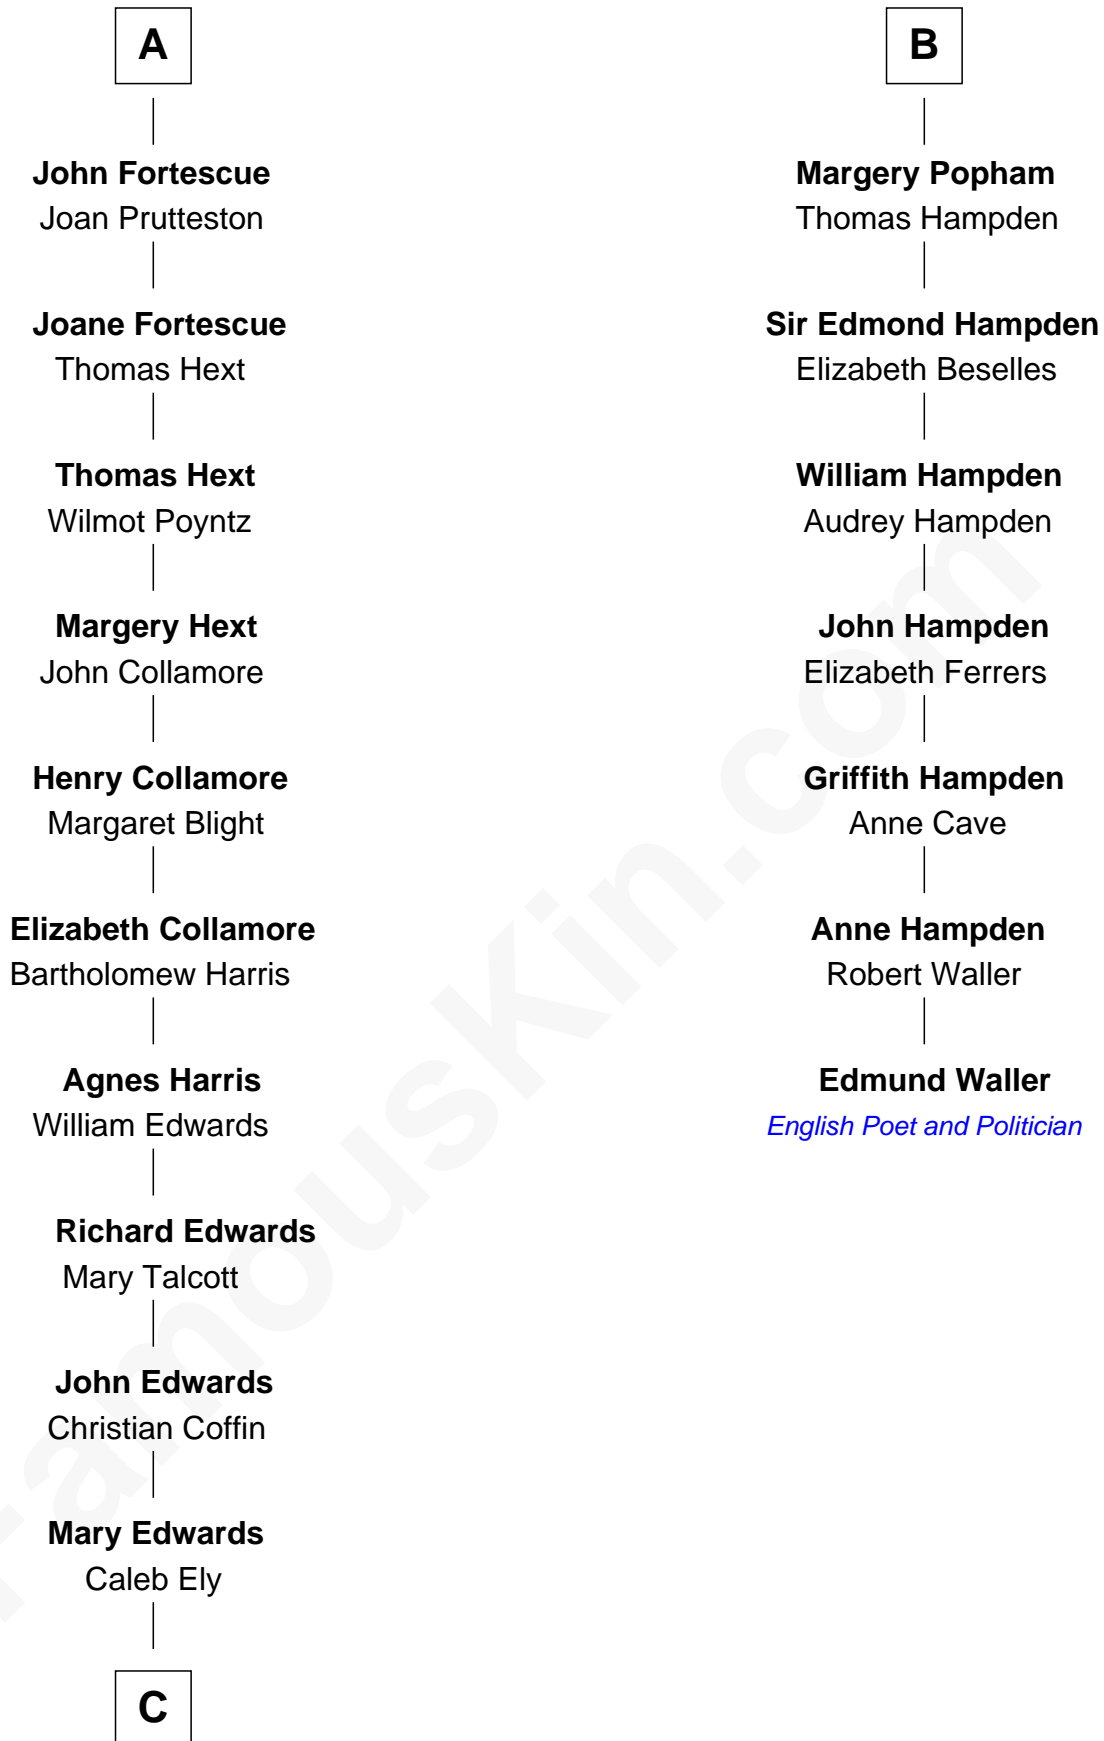

## Relationship Chart of

### Clarence Day

*Author of Life with Father*

13th cousin 8 times removed of

### Edmund Waller

*English Poet and Politician*

**C**

William Ely

Drusilla Brewster

Mary Ely

Henry Day

Benjamin Henry Day