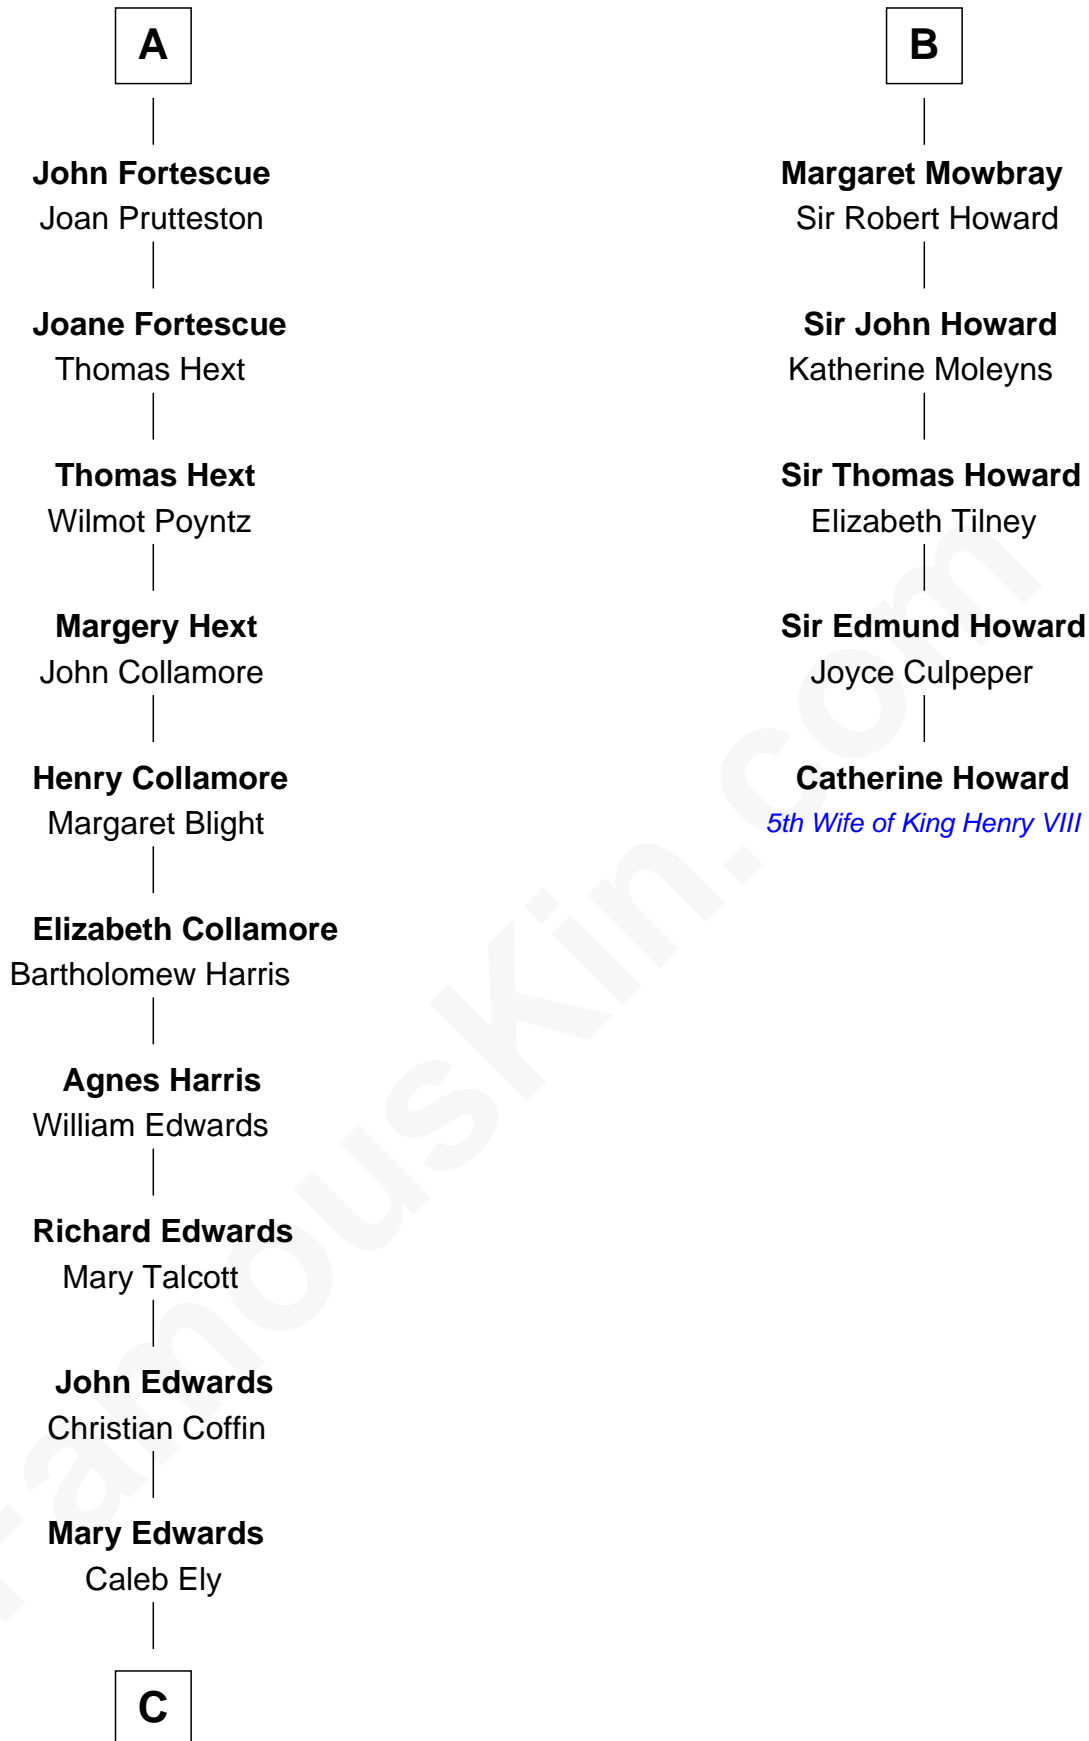

FamousKin.com

Relationship Chart of

Clarence Day

Author of Life with Father

11th cousin 10 times removed of

Catherine Howard

5th Wife of King Henry VIII

Sir Geoffrey FitzPiers

Aveline de Clare

FamousKin.com