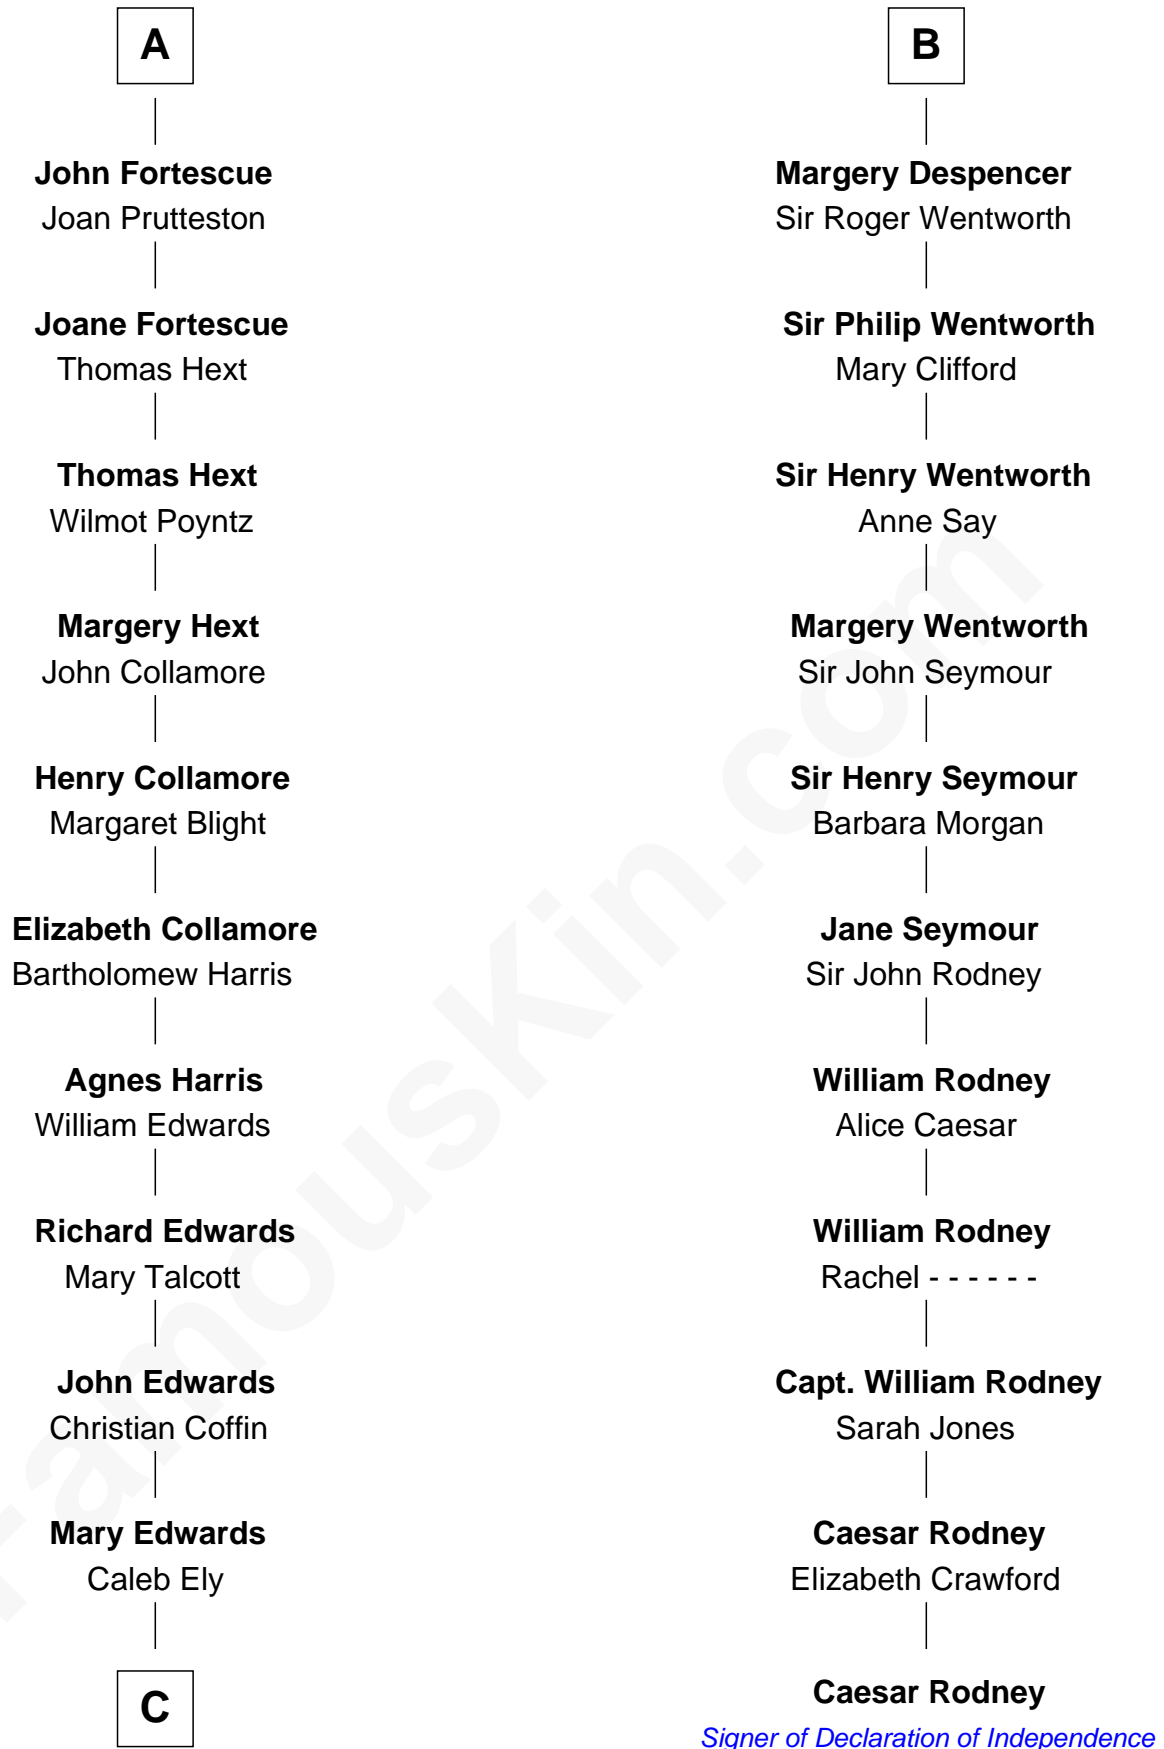

FamousKin.com

Relationship Chart of

Clarence Day

Author of Life with Father

17th cousin 4 times removed of

Caesar Rodney

Signer of the Declaration of Independence

C

William Ely

Drusilla Brewster

Mary Ely

Henry Day

Benjamin Henry Day

Evelina Shepard

Clarence Shepard Day

Lavinia Elizabeth Stockwell